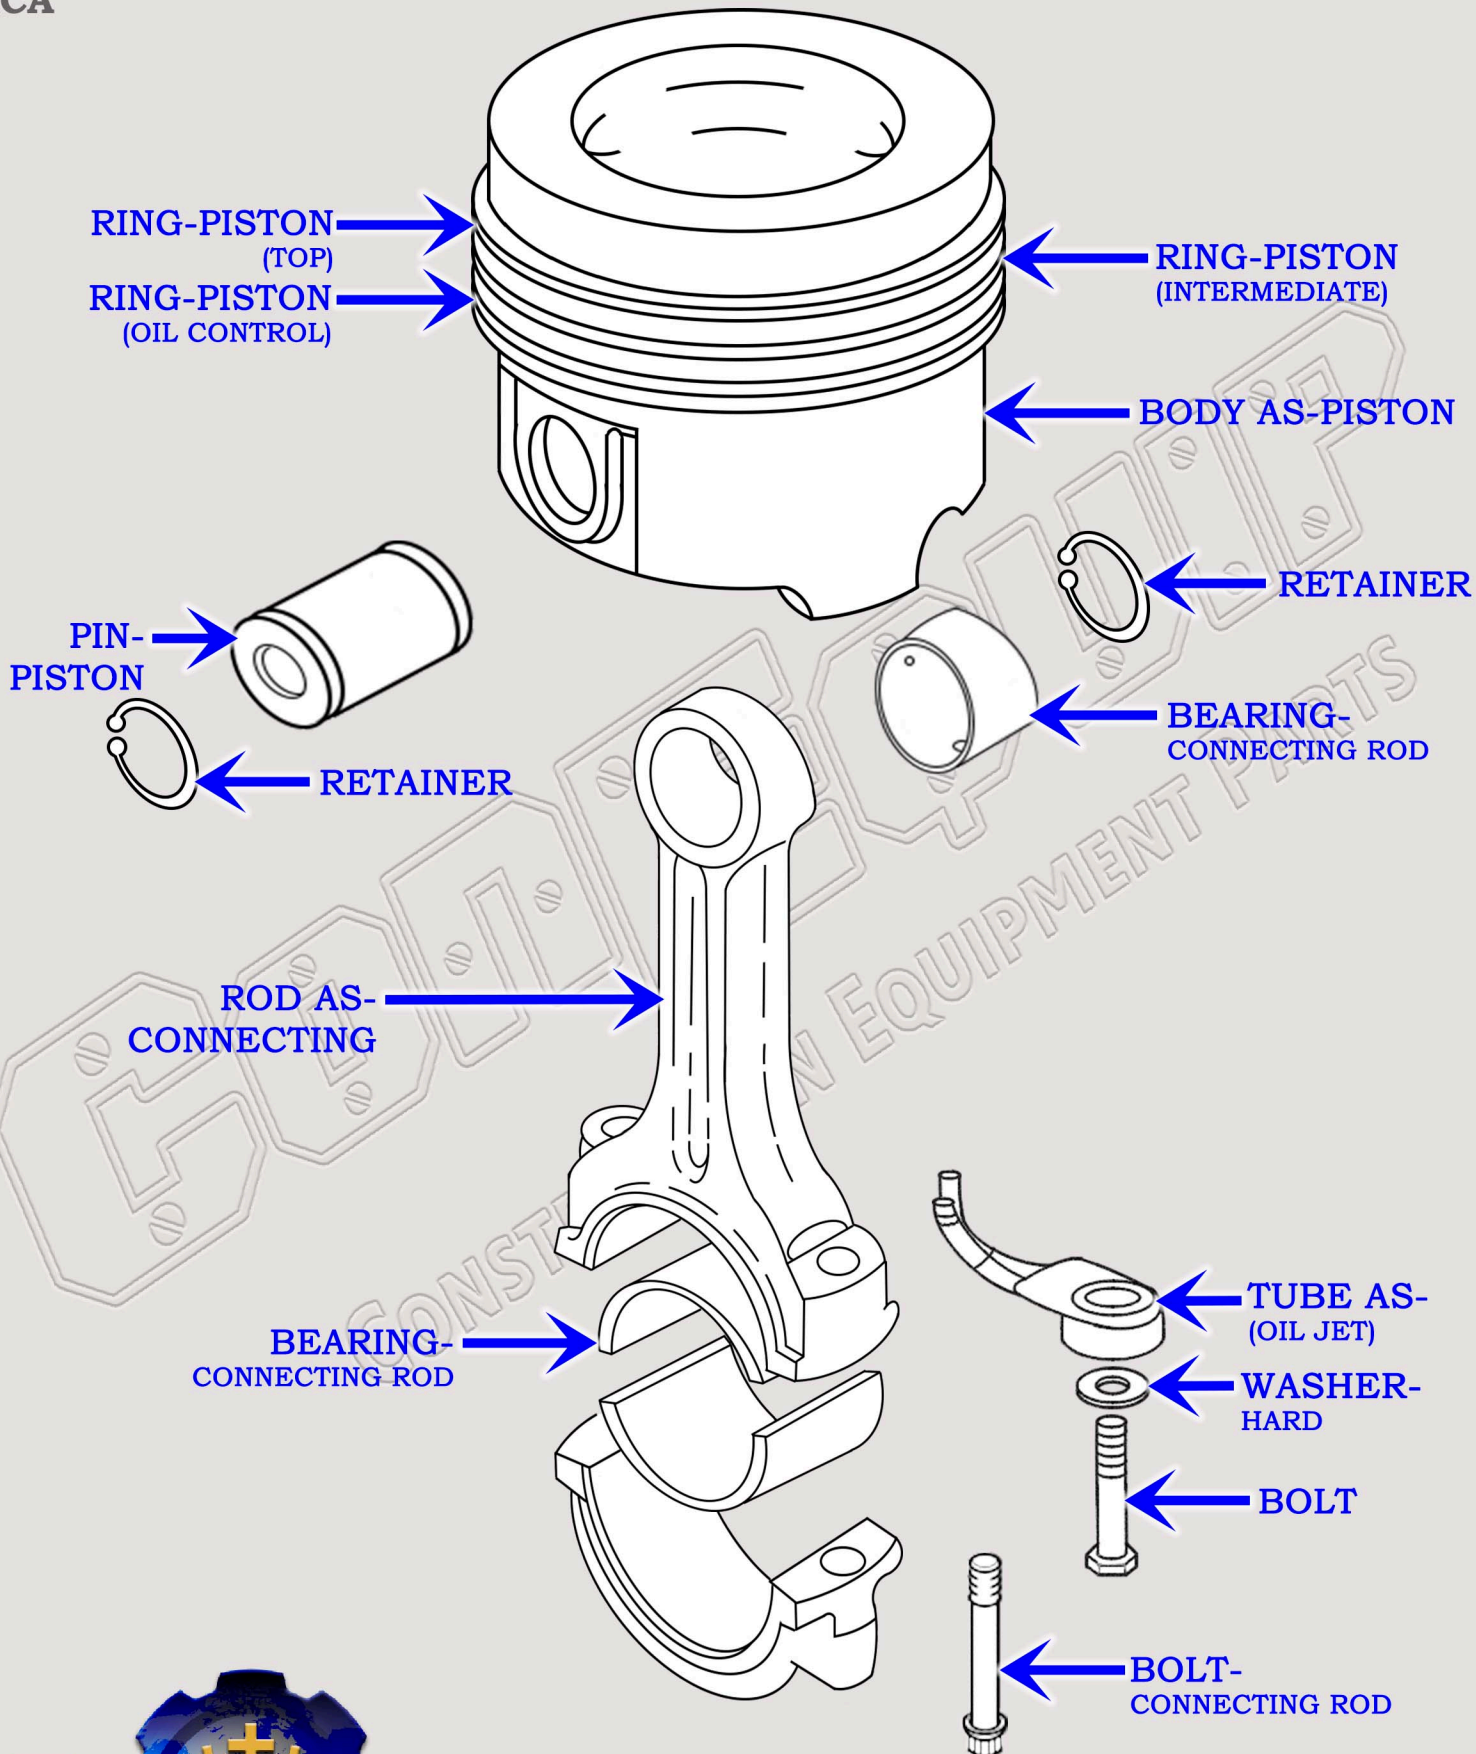

# CAT C11 DIESEL TRUCK ENGINE PISTON & CONNECTING ROD BREAKDOWN DIAGRAM

SERIAL NUMBER PREFIX:  
KCA

888-983-7847

WWW.CONEQUIP.COM

© 2019 CONEQUIP PARTS & EQUIPMENT LLC