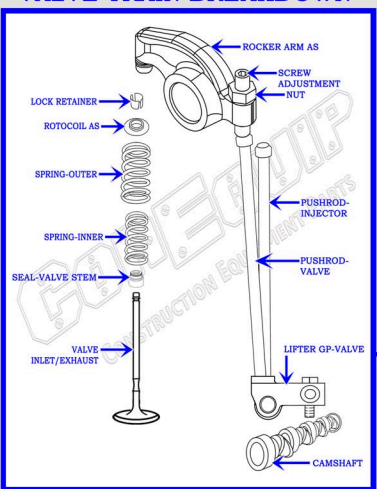

VALVE TRAIN BREAKDOWN

CAT C11 DIESEL TRUCK ENGINE PARTS DIAGRAM

SERIAL NUMBER PREFIX: KCA

PISTON & ROD BREAKDOWN

888-983-7847

WWW.CONEQUIP.COM