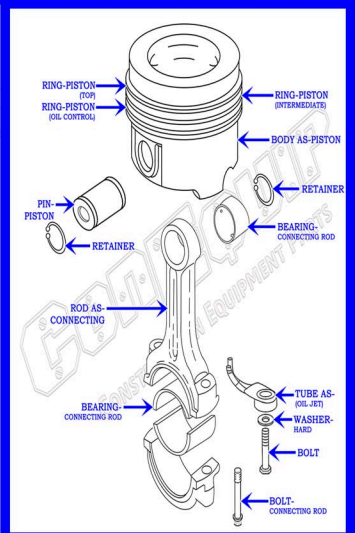

VALVE TRAIN BREAKDOWN

CAT C11 DIESEL TRUCK ENGINE PARTS DIAGRAM

SERIAL NUMBER PREFIX: KCA

PISTON & ROD BREAKDOWN

888-983-7847

WWW.CONEQUIP.COM