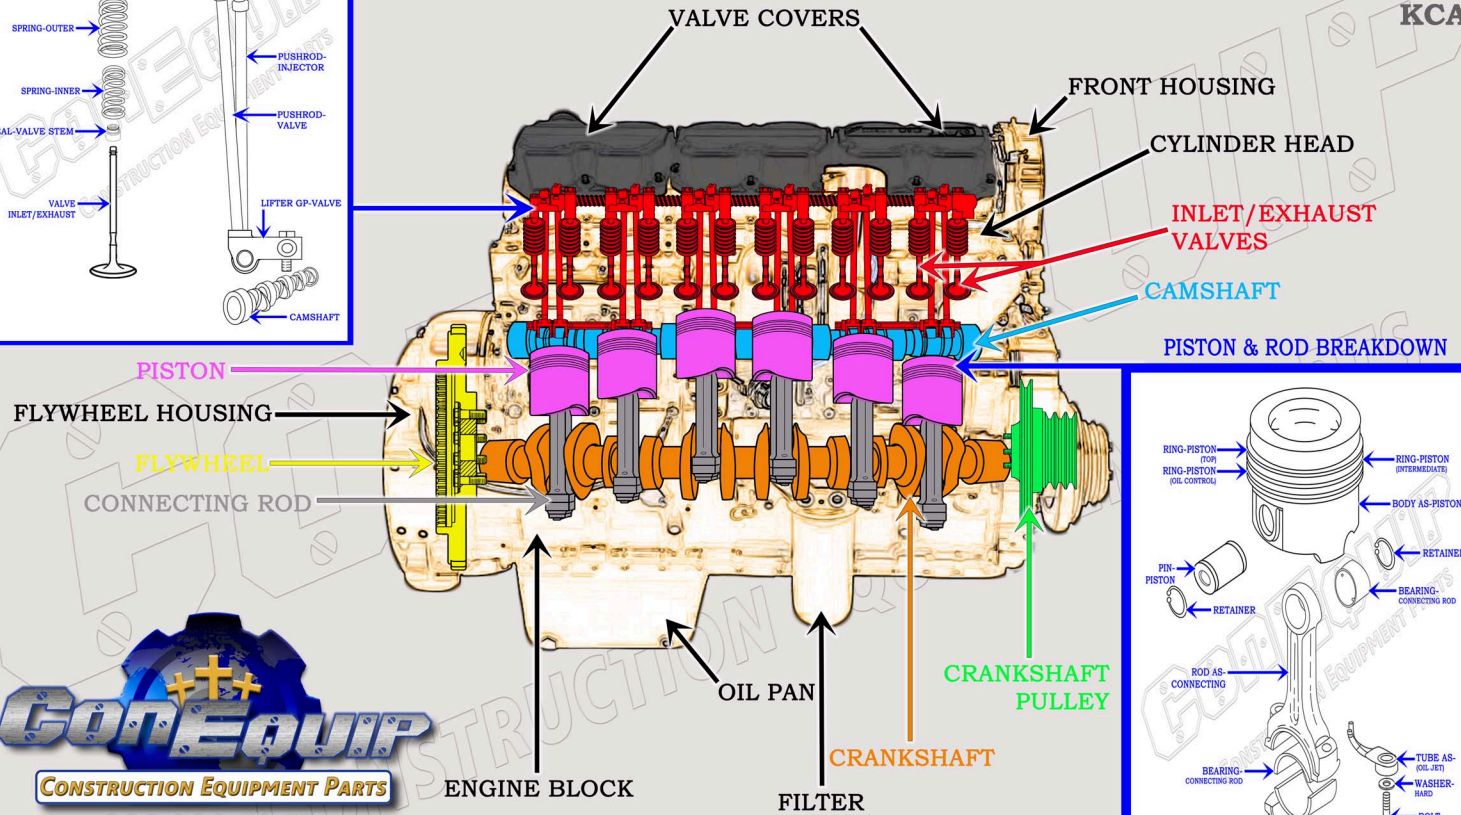

VALVE TRAIN BREAKDOWN

CAT C11 DIESEL TRUCK ENGINE PARTS DIAGRAM

SERIAL NUMBER PREFIX: KCA

PISTON & ROD BREAKDOWN

888-983-7847

WWW.CONEQUIP.COM