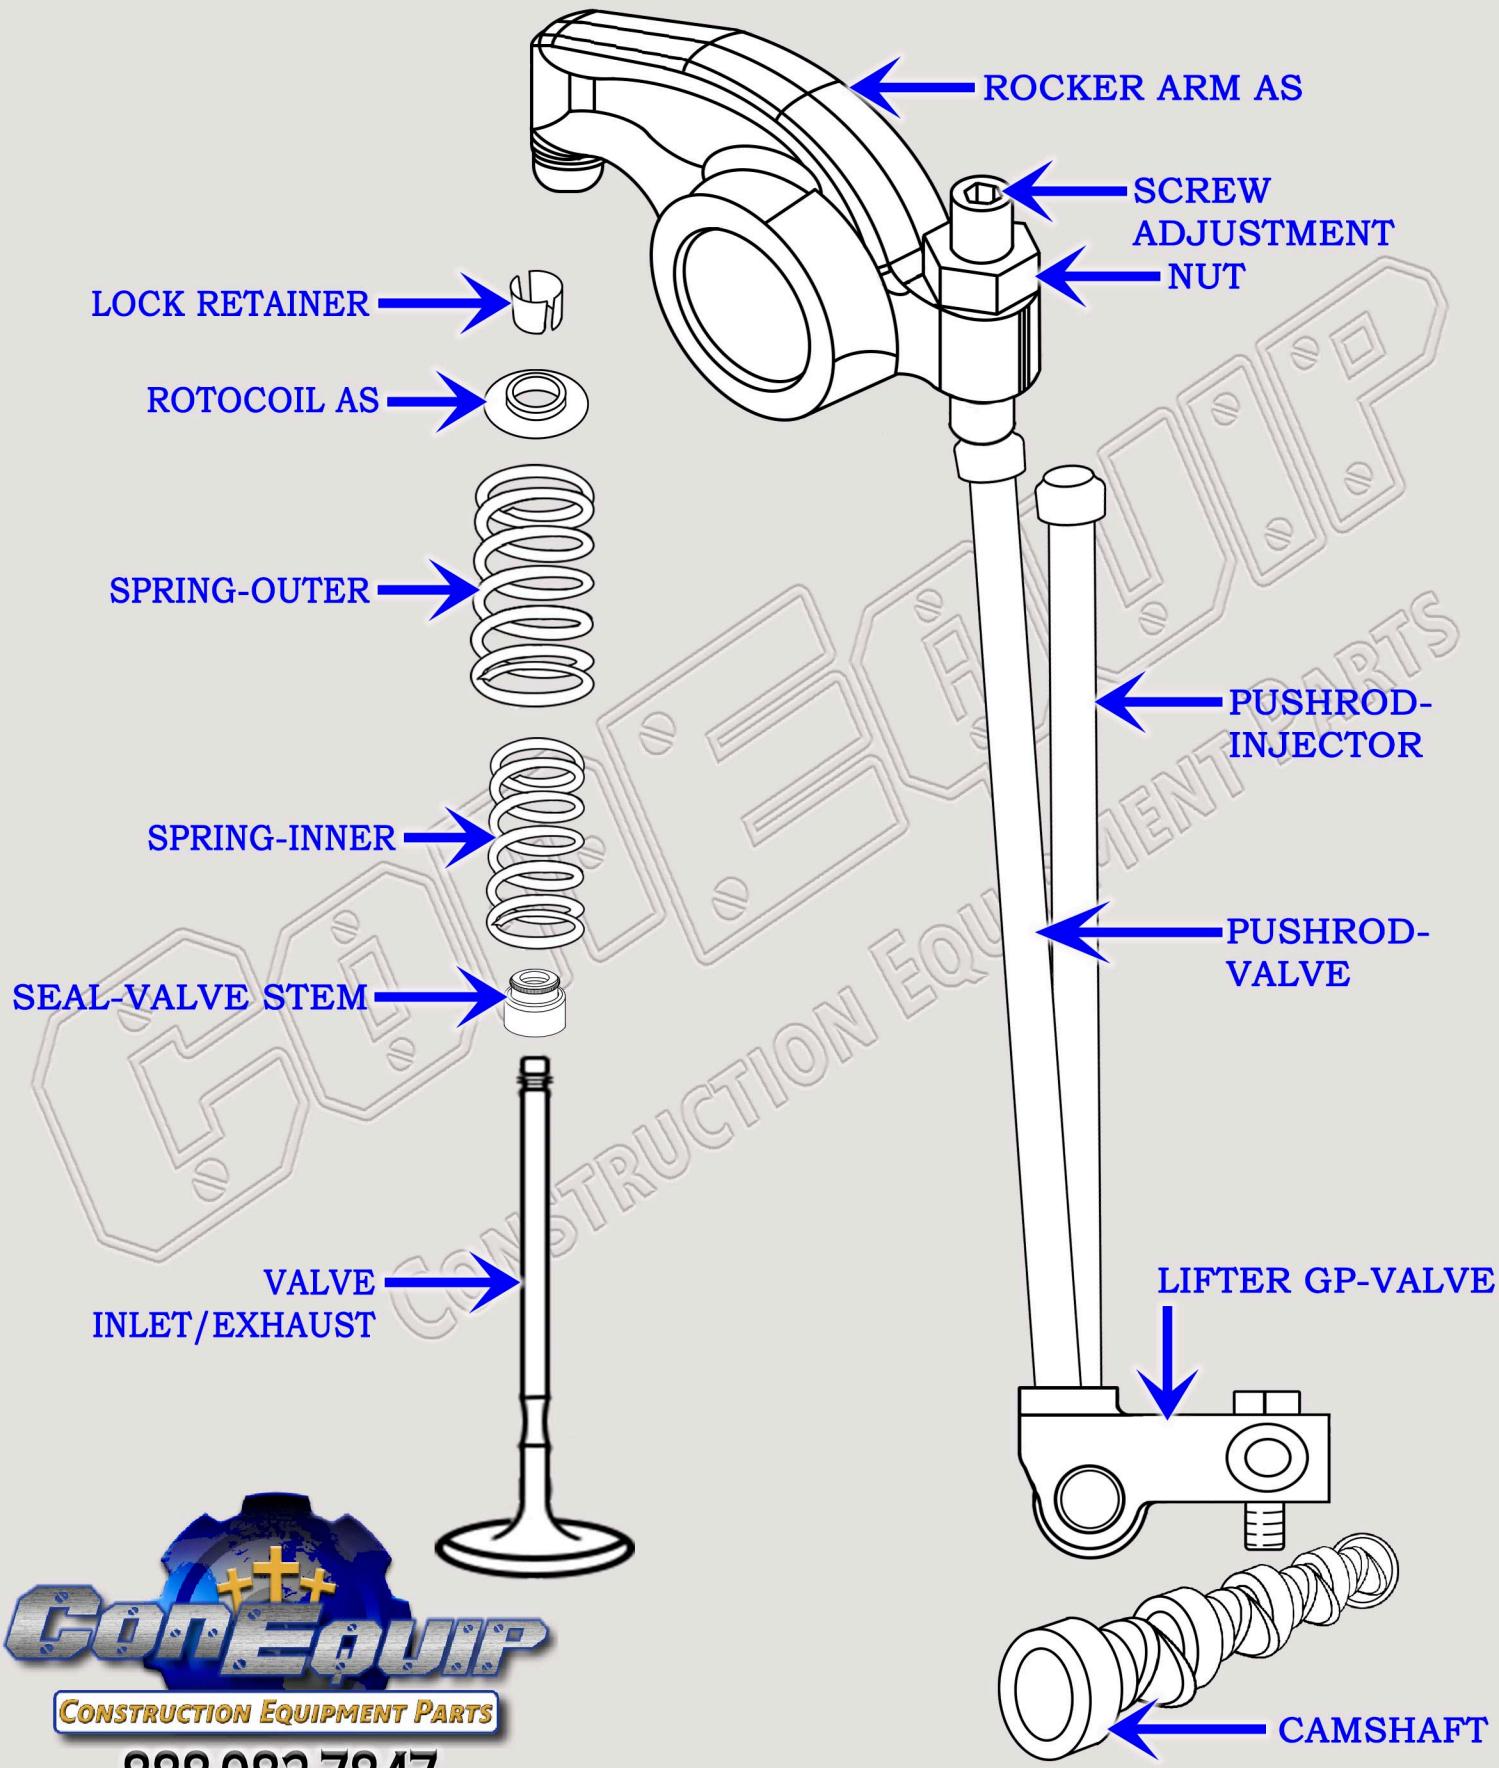

# CAT C11 DIESEL MACHINE ENGINE

## VALVE TRAIN BREAKDOWN DIAGRAM

SERIAL NUMBER PREFIX:

RSX

TXE

CONSTRUCTION EQUIPMENT PARTS

888-983-7847

WWW.CONEQUIP.COM