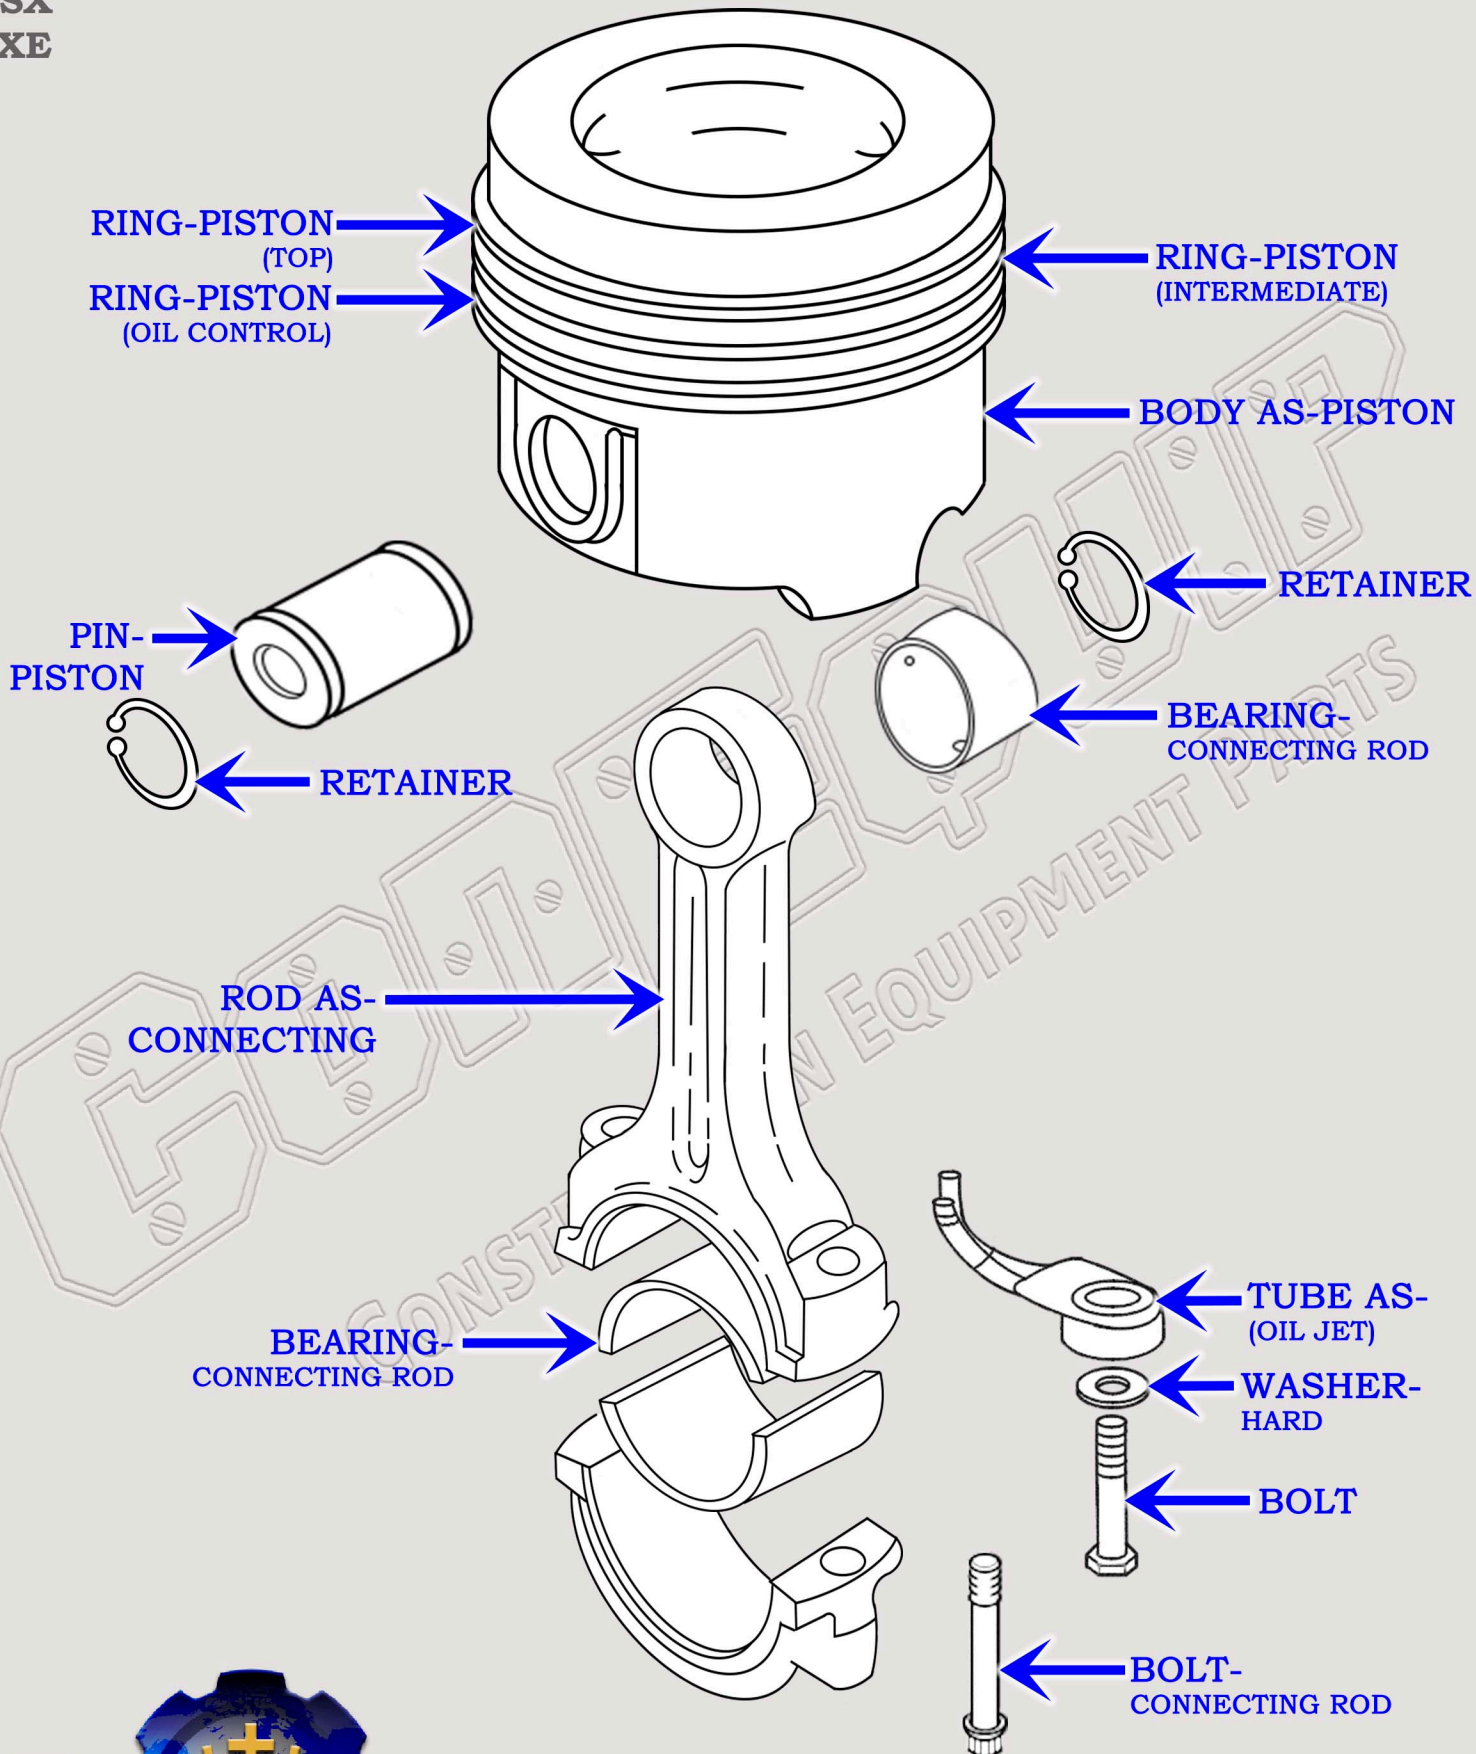

# CAT C11 DIESEL MACHINE ENGINE PISTON & CONNECTING ROD BREAKDOWN DIAGRAM

SERIAL NUMBER PREFIX:

RSX

TXE

888-983-7847

WWW.CONEQUIP.COM

© 2019 CONEQUIP PARTS & EQUIPMENT LLC