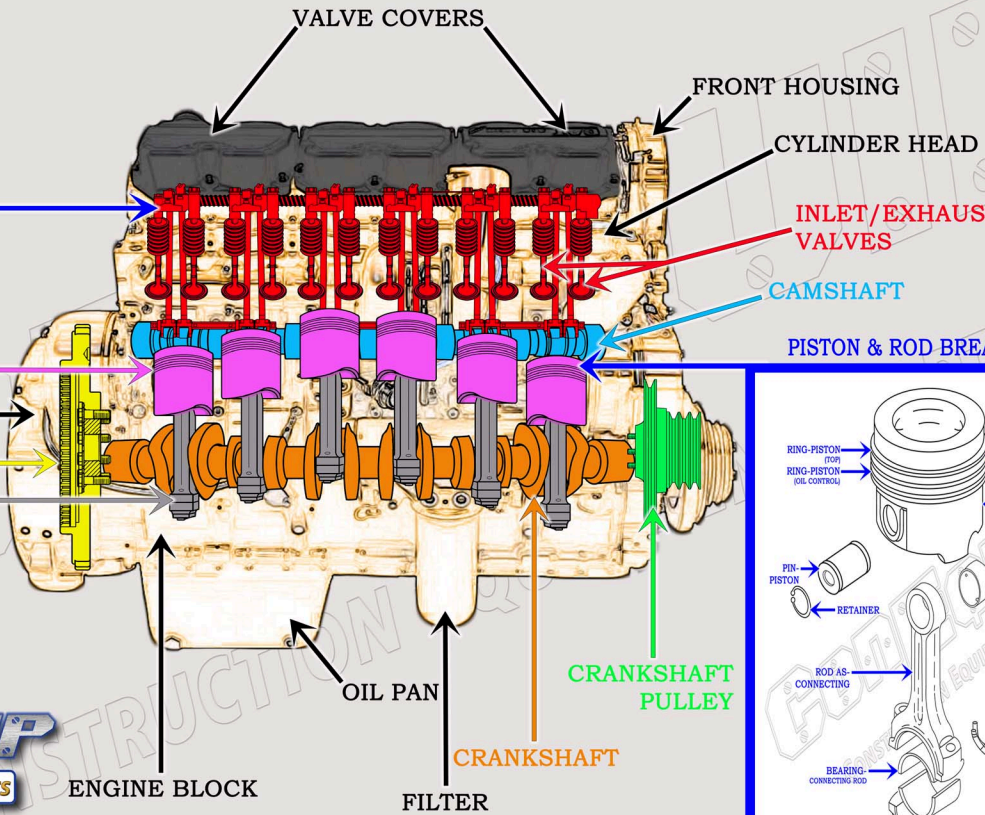

VALVE TRAIN BREAKDOWN

CAT C11 DIESEL MACHINE ENGINE PARTS DIAGRAM

SERIAL NUMBER PREFIX:

**RSX
TXE**

PISTON & ROD BREAKDOWN

CONSTRUCTION EQUIPMENT PARTS

888-983-7847

WWW.CONEQUIP.COM