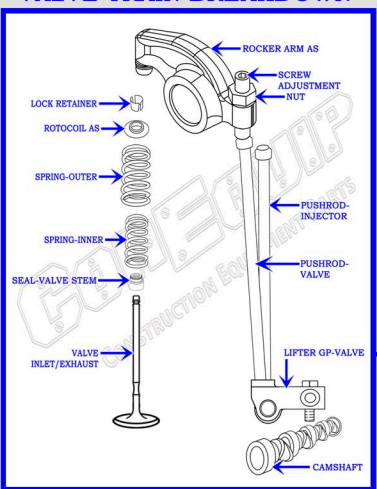

VALVE TRAIN BREAKDOWN

CAT C11 DIESEL MACHINE ENGINE PARTS DIAGRAM

SERIAL NUMBER PREFIX:

**RSX
TXE**

PISTON & ROD BREAKDOWN

CONSTRUCTION EQUIPMENT PARTS

888-983-7847

WWW.CONEQUIP.COM