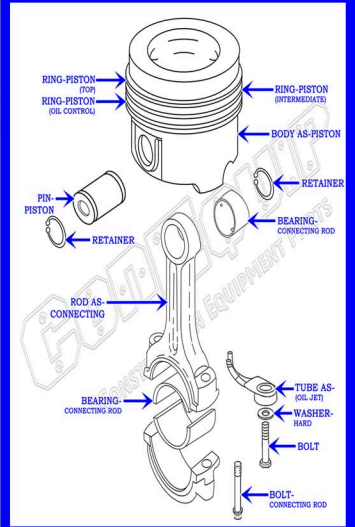

VALVE TRAIN BREAKDOWN

CAT C11 DIESEL MACHINE ENGINE PARTS DIAGRAM

SERIAL NUMBER PREFIX:

**RSX
TXE**

PISTON & ROD BREAKDOWN

CONSTRUCTION EQUIPMENT PARTS

888-983-7847

WWW.CONEQUIP.COM