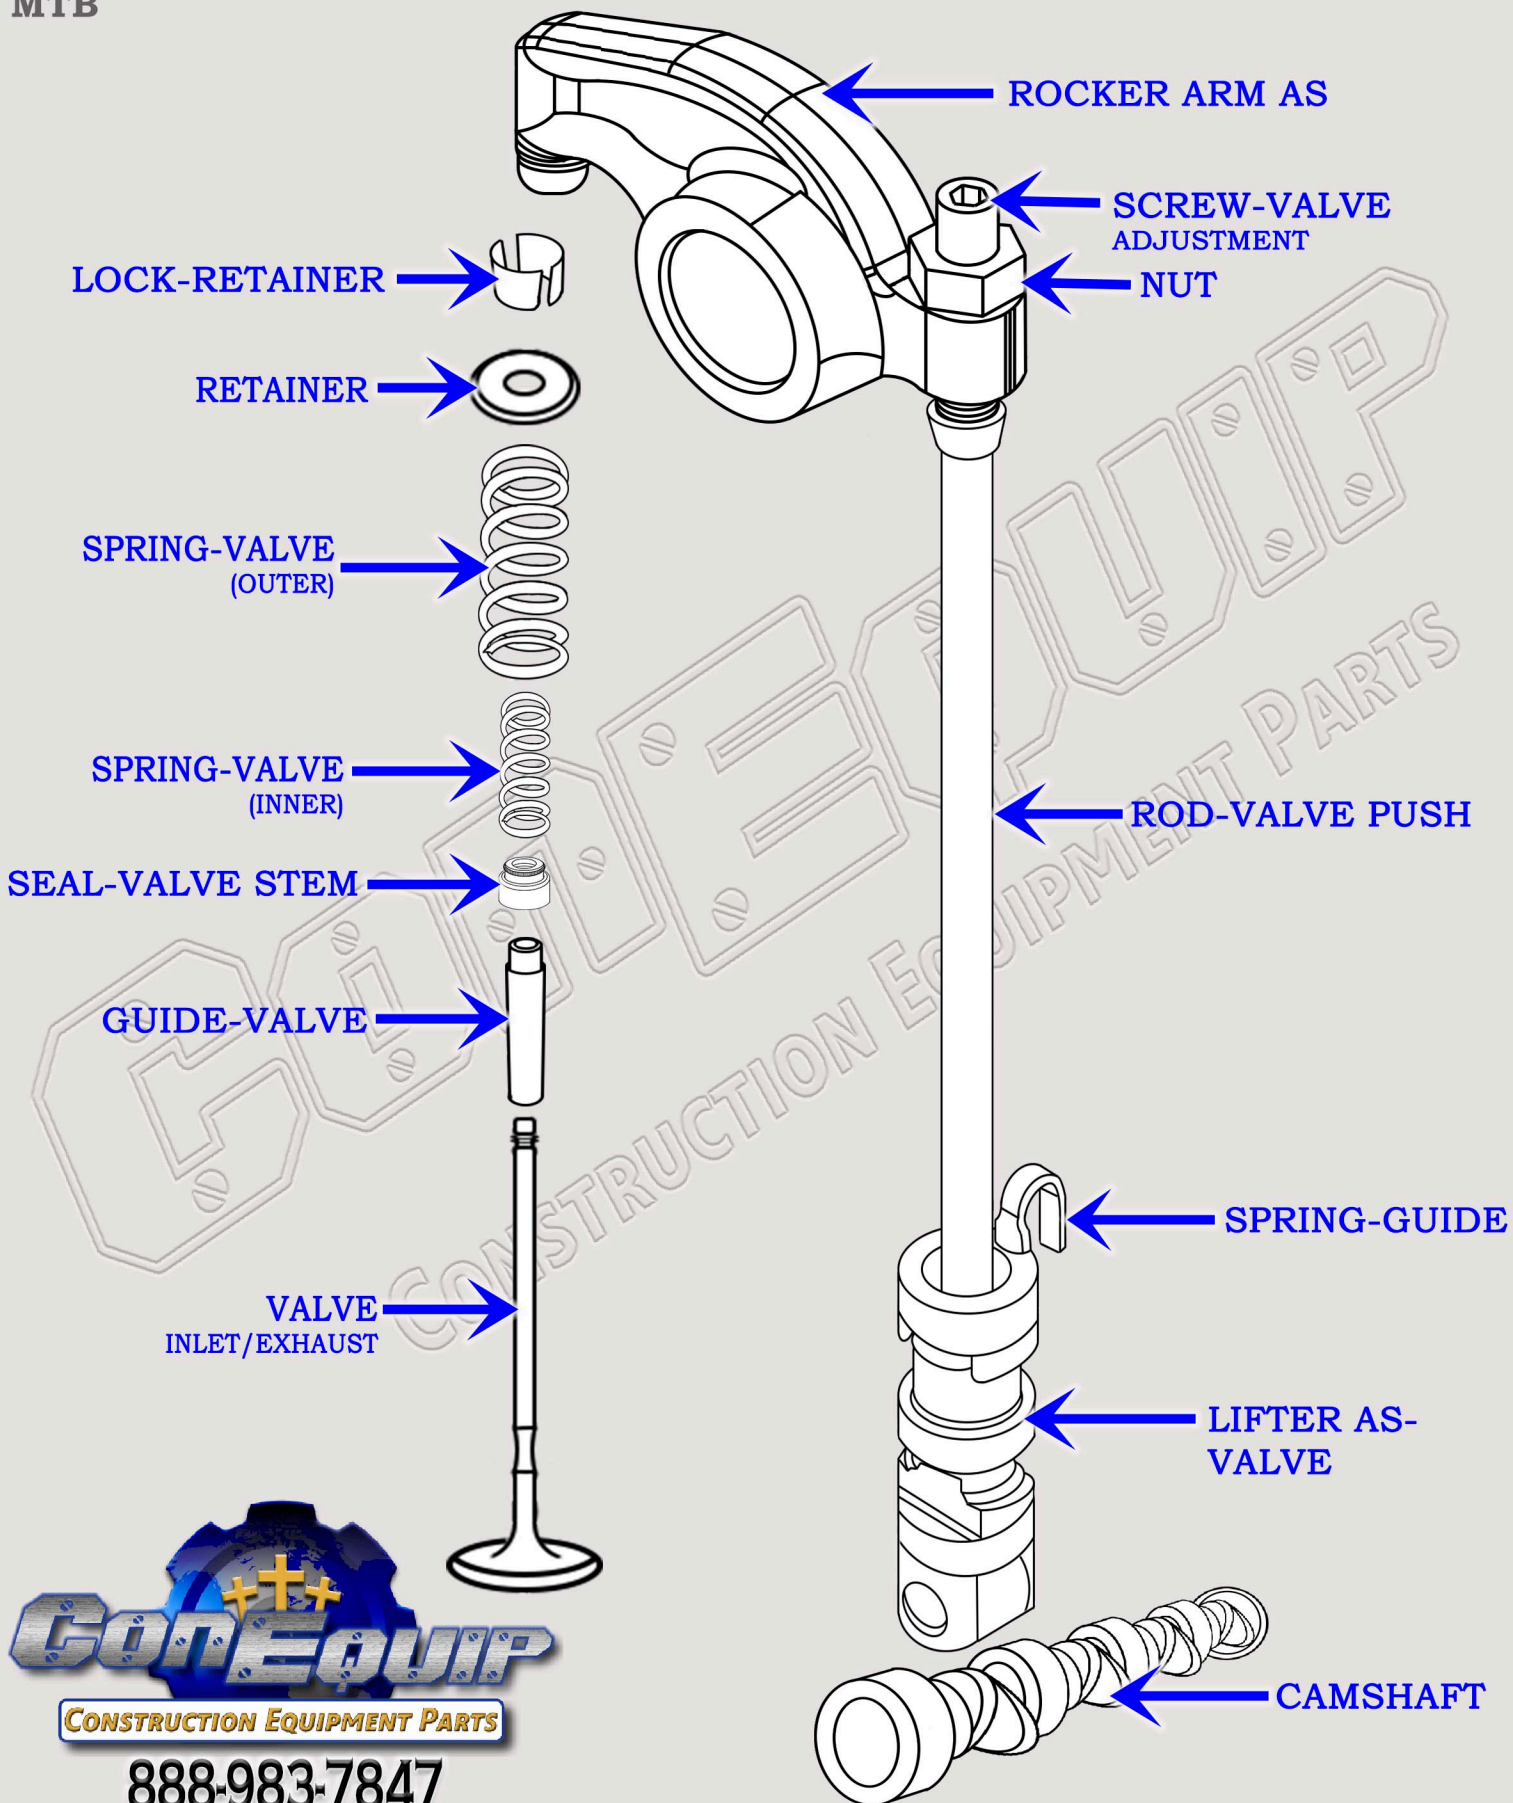

CAT C-9 DIESEL TRUCK ENGINE

VALVE TRAIN BREAKDOWN DIAGRAM

SERIAL NUMBER PREFIX:

MFF

MTB

CONSTRUCTION EQUIPMENT PARTS

888-983-7847

WWW.CONEQUIP.COM