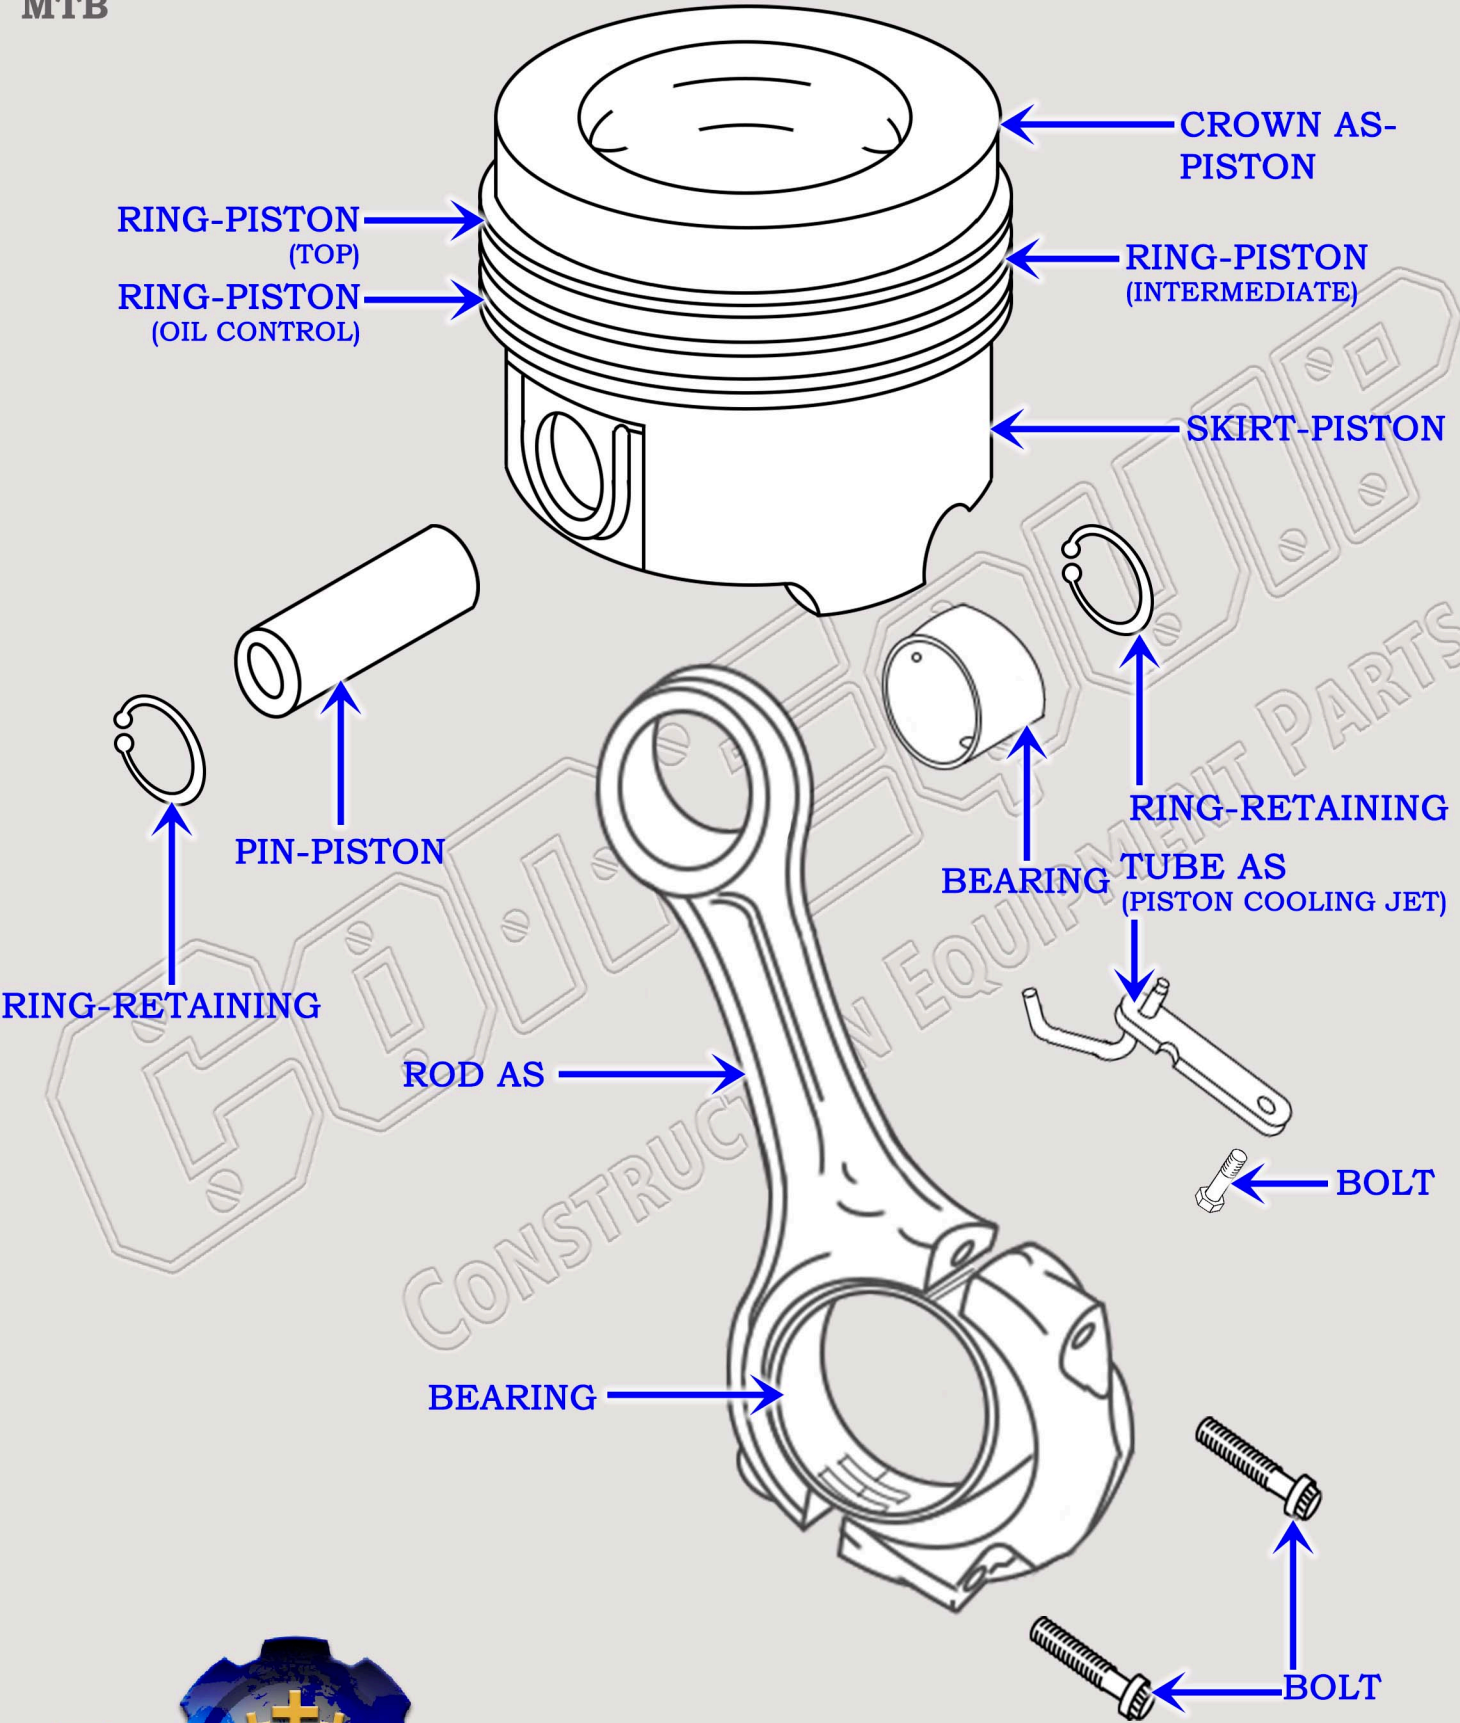

CAT C-9 DIESEL TRUCK ENGINE PISTON & CONNECTING ROD BREAKDOWN DIAGRAM

SERIAL NUMBER PREFIX:

MFF
MTB

888-983-7847

WWW.CONEQUIP.COM

© 2019 CONEQUIP PARTS & EQUIPMENT LLC