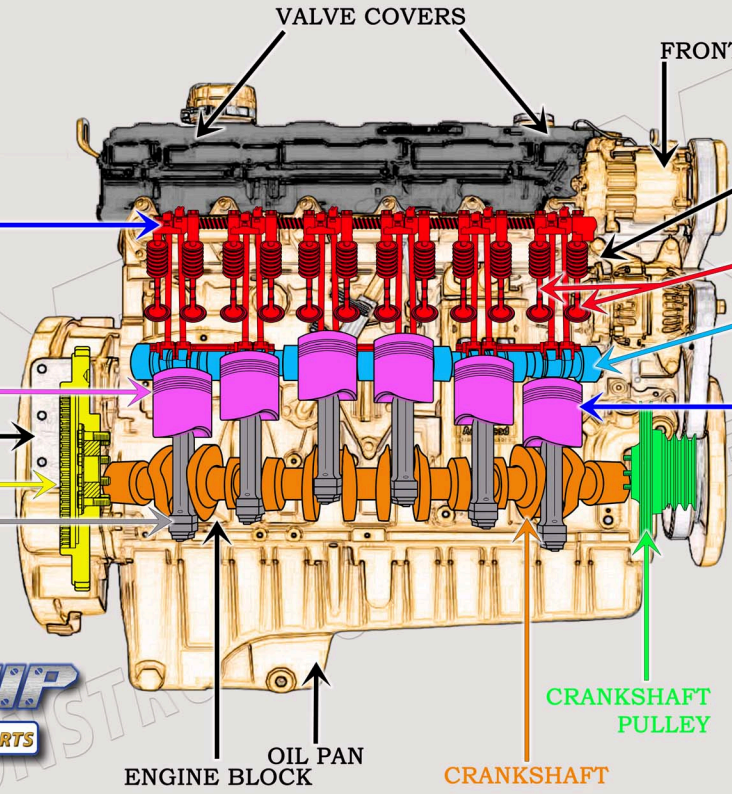

CAT C-9 DIESEL TRUCK ENGINE PARTS DIAGRAM

SERIAL NUMBER PREFIX:

MFF
MTB

VALVE TRAIN BREAKDOWN

PISTON & ROD BREAKDOWN

CONEQUIP
CONSTRUCTION EQUIPMENT PARTS
888-983-7847
WWW.CONEQUIP.COM