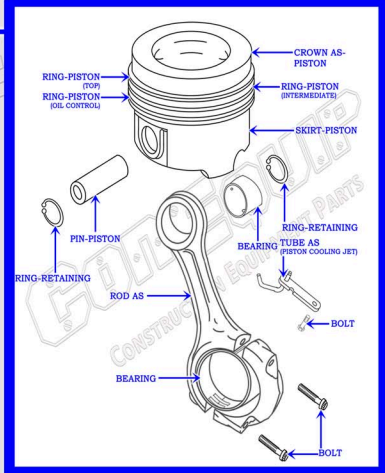

CAT C-9 DIESEL TRUCK ENGINE PARTS DIAGRAM

SERIAL NUMBER PREFIX:

MFF
MTB

VALVE TRAIN BREAKDOWN

PISTON & ROD BREAKDOWN

CONEQUIP
CONSTRUCTION EQUIPMENT PARTS
888-983-7847
WWW.CONEQUIP.COM