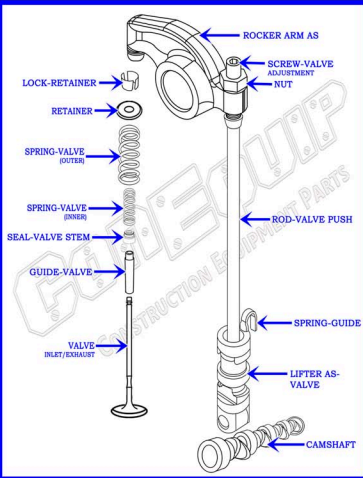

CAT C-9 DIESEL TRUCK ENGINE PARTS DIAGRAM

SERIAL NUMBER PREFIX:

MFF
MTB

VALVE TRAIN BREAKDOWN

PISTON & ROD BREAKDOWN

CONEQUIP
CONSTRUCTION EQUIPMENT PARTS
888-983-7847
WWW.CONEQUIP.COM