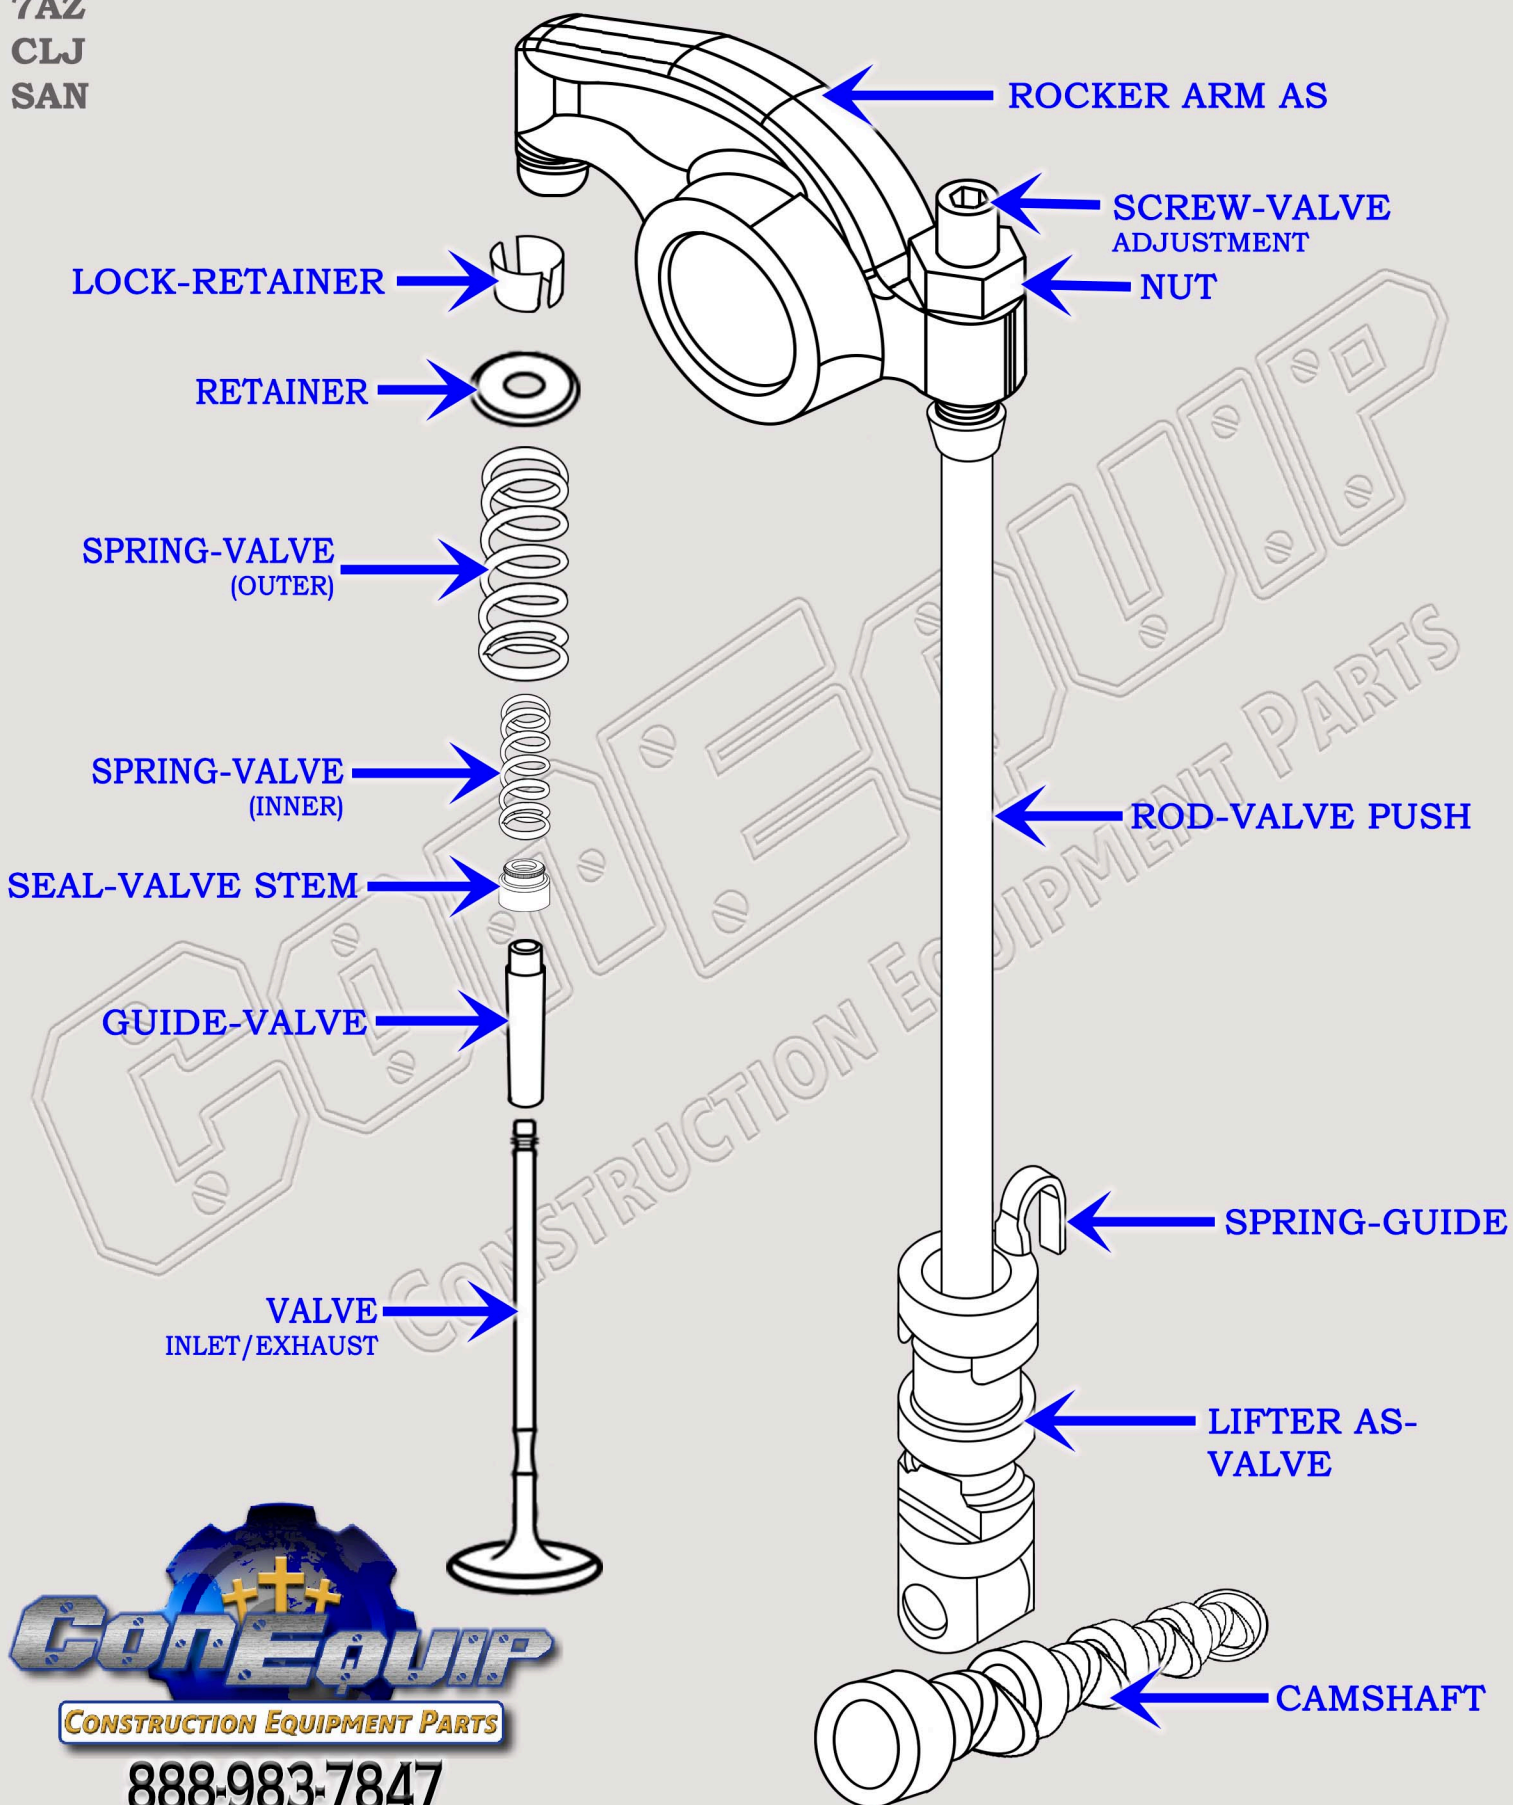

# CAT C-9 DIESEL MACHINE ENGINE

## VALVE TRAIN BREAKDOWN DIAGRAM

SERIAL NUMBER PREFIX:

4ZF  
7AZ  
CLJ  
SAN

CONSTRUCTION EQUIPMENT PARTS

888-983-7847

WWW.CONEQUIP.COM