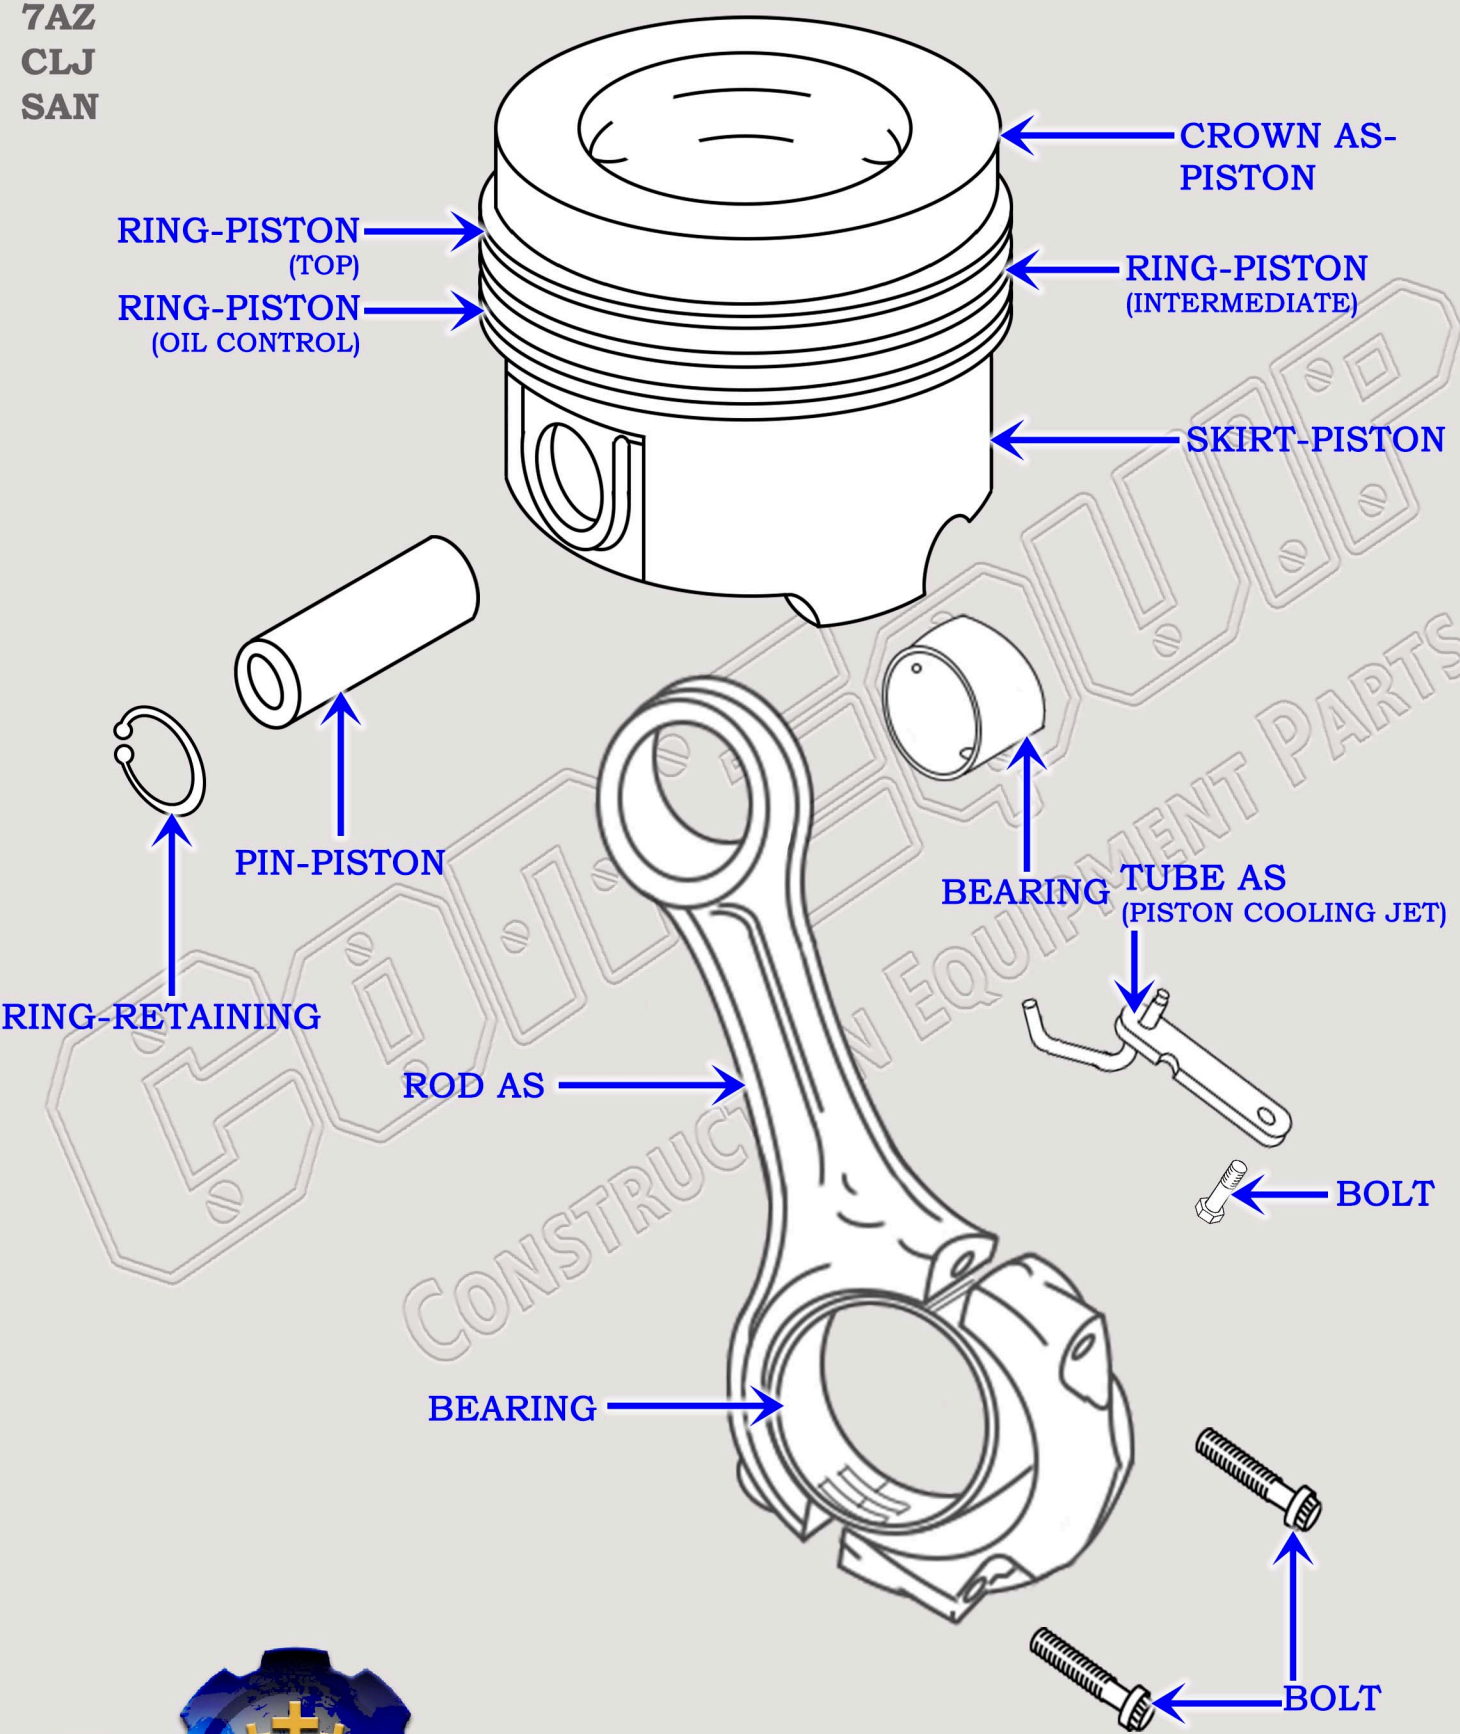

# CAT C-9 DIESEL MACHINE ENGINE

## PISTON & CONNECTING ROD BREAKDOWN DIAGRAM

SERIAL NUMBER PREFIX:

- 4ZF
- 7AZ
- CLJ
- SAN

888-983-7847

WWW.CONEQUIP.COM

© 2019 CONEQUIP PARTS & EQUIPMENT LLC