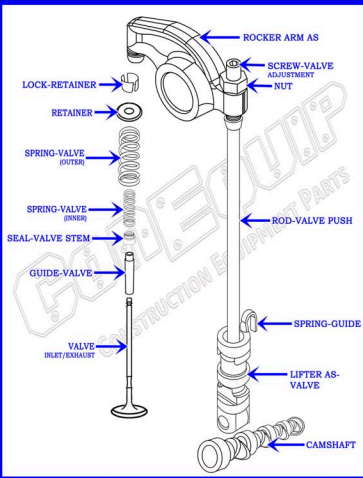

CAT C-9 DIESEL MACHINE ENGINE PARTS DIAGRAM

SERIAL NUMBER PREFIX:

4ZF
7AZ
CLJ
SAN

VALVE TRAIN BREAKDOWN

PISTON & ROD BREAKDOWN

CONEQUIP
CONSTRUCTION EQUIPMENT PARTS
888-983-7847
WWW.CONEQUIP.COM