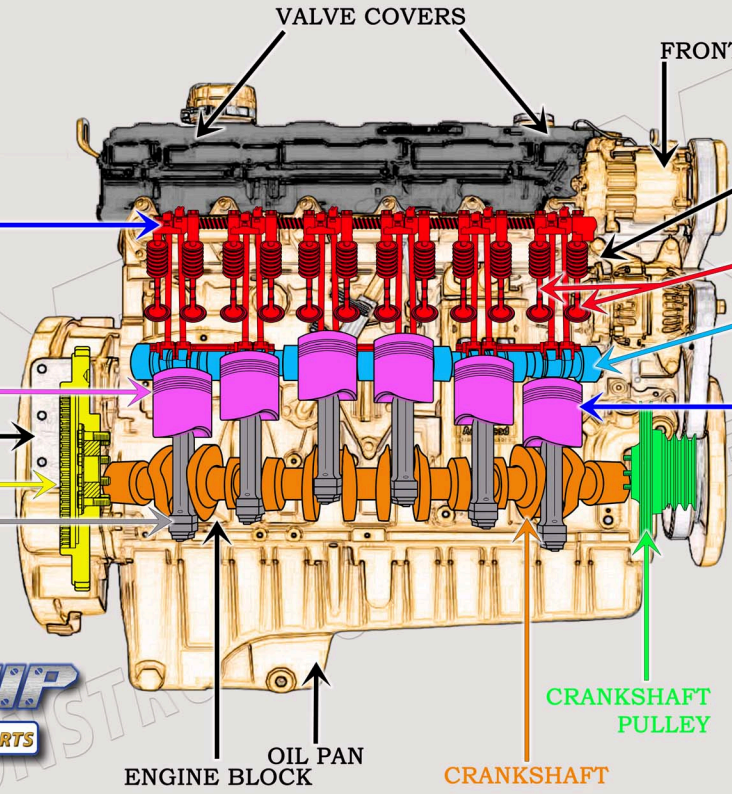

CAT C-9 DIESEL MACHINE ENGINE PARTS DIAGRAM

SERIAL NUMBER PREFIX:

4ZF
7AZ
CLJ
SAN

VALVE TRAIN BREAKDOWN

PISTON & ROD BREAKDOWN

CONEQUIP
CONSTRUCTION EQUIPMENT PARTS
888-983-7847
WWW.CONEQUIP.COM