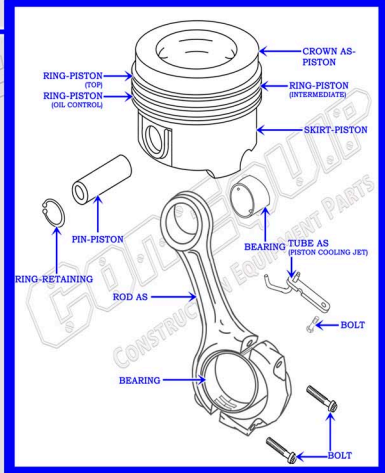

CAT C-9 DIESEL MACHINE ENGINE PARTS DIAGRAM

SERIAL NUMBER PREFIX:

4ZF
7AZ
CLJ
SAN

VALVE TRAIN BREAKDOWN

PISTON & ROD BREAKDOWN

CONEQUIP
CONSTRUCTION EQUIPMENT PARTS
888-983-7847
WWW.CONEQUIP.COM