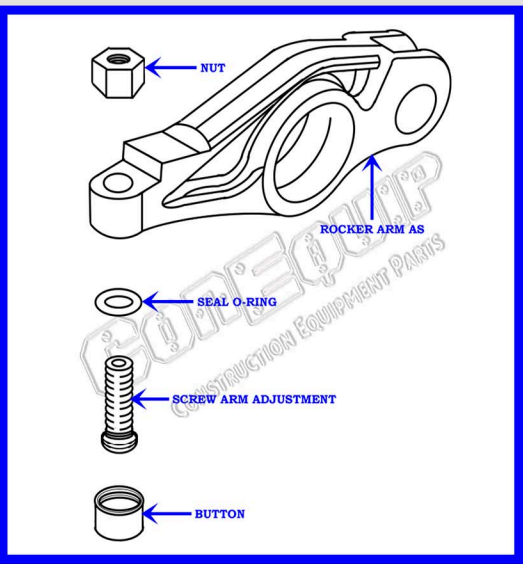

CAT C-16 DIESEL TRUCK ENGINE

VALVE TRAIN BREAKDOWN DIAGRAM

SERIAL NUMBER PREFIX:

7CZ

ROCKER ARM GP (INTAKE/EXHAUST)

888-983-7847

WWW.CONEQUIP.COM