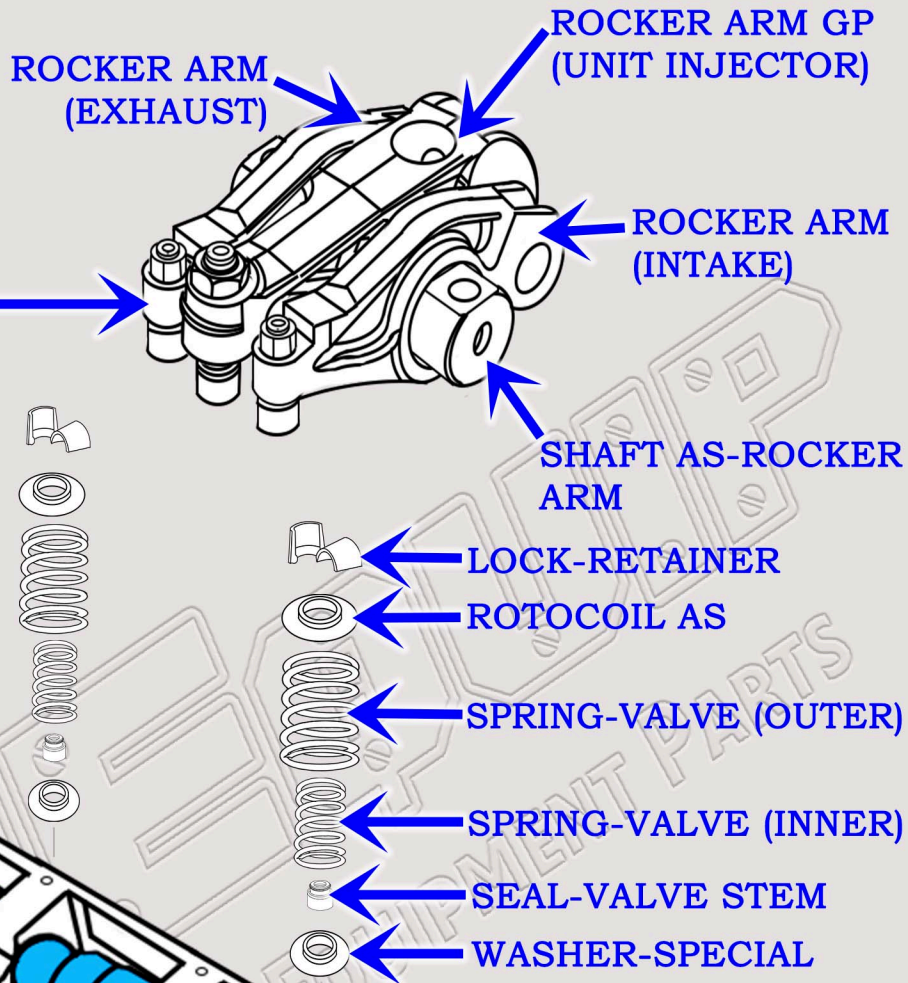

CAT C-16 DIESEL TRUCK ENGINE

VALVE TRAIN BREAKDOWN DIAGRAM

SERIAL NUMBER PREFIX:

7CZ

ROCKER ARM GP (INTAKE/EXHAUST)

888-983-7847

WWW.CONEQUIP.COM