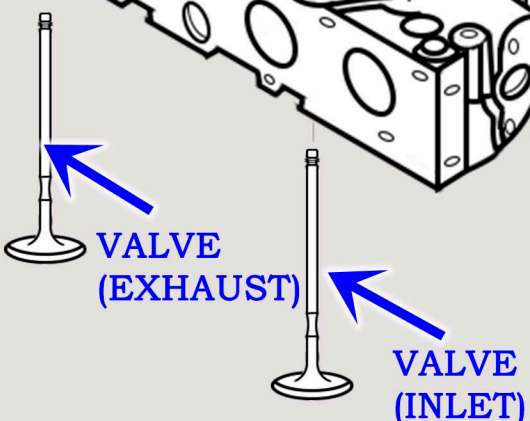

CAT C-16 DIESEL TRUCK ENGINE

VALVE TRAIN BREAKDOWN DIAGRAM

SERIAL NUMBER PREFIX:

7CZ

ROCKER ARM GP (INTAKE/EXHAUST)

888-983-7847

WWW.CONEQUIP.COM