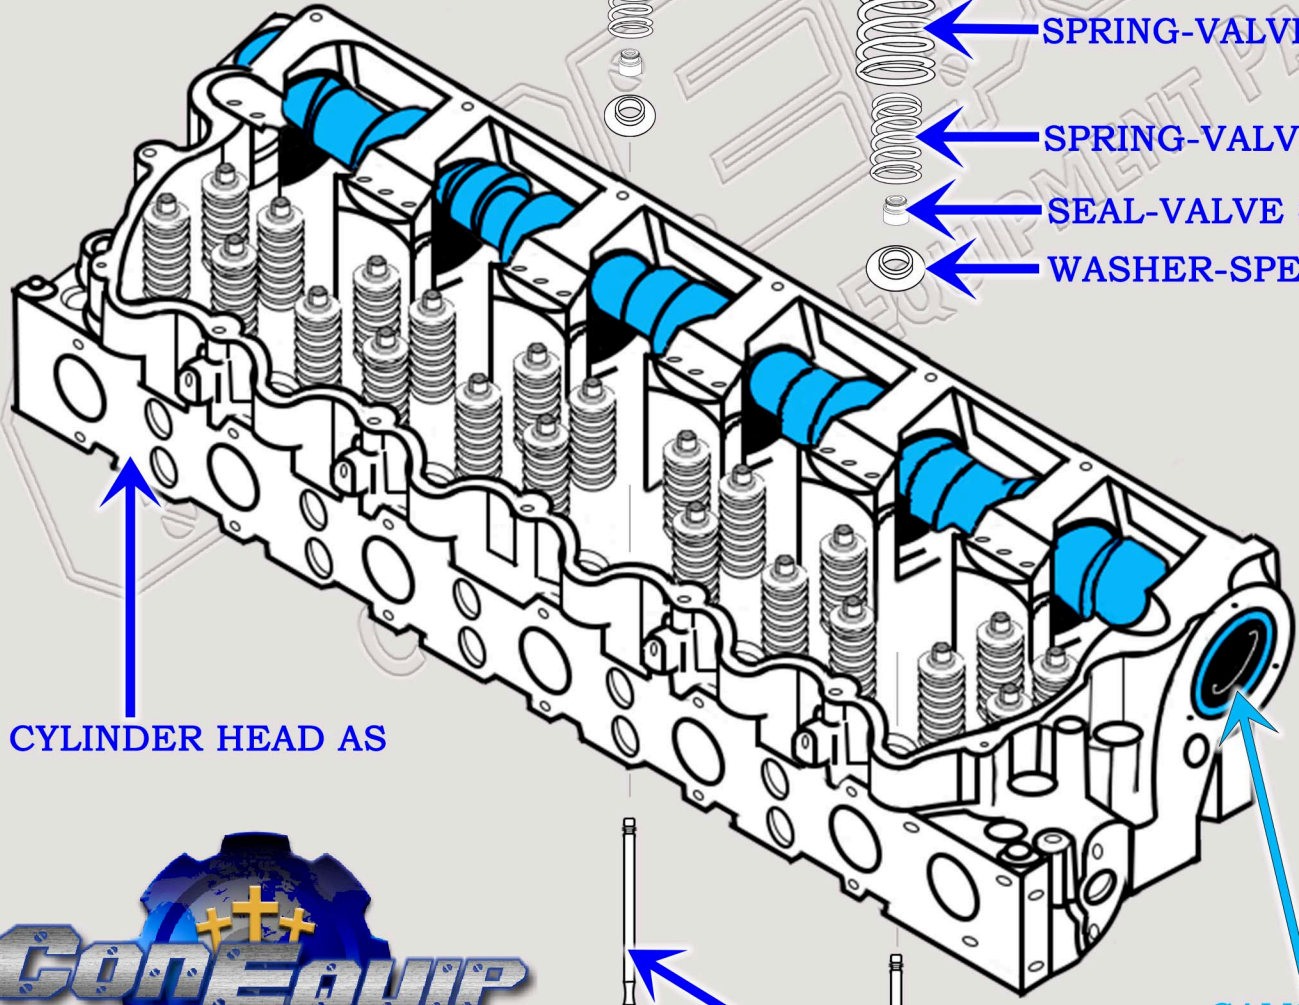

CAT C-16 DIESEL TRUCK ENGINE

VALVE TRAIN BREAKDOWN DIAGRAM

SERIAL NUMBER PREFIX:

7CZ

ROCKER ARM GP (INTAKE/EXHAUST)

888-983-7847

WWW.CONEQUIP.COM