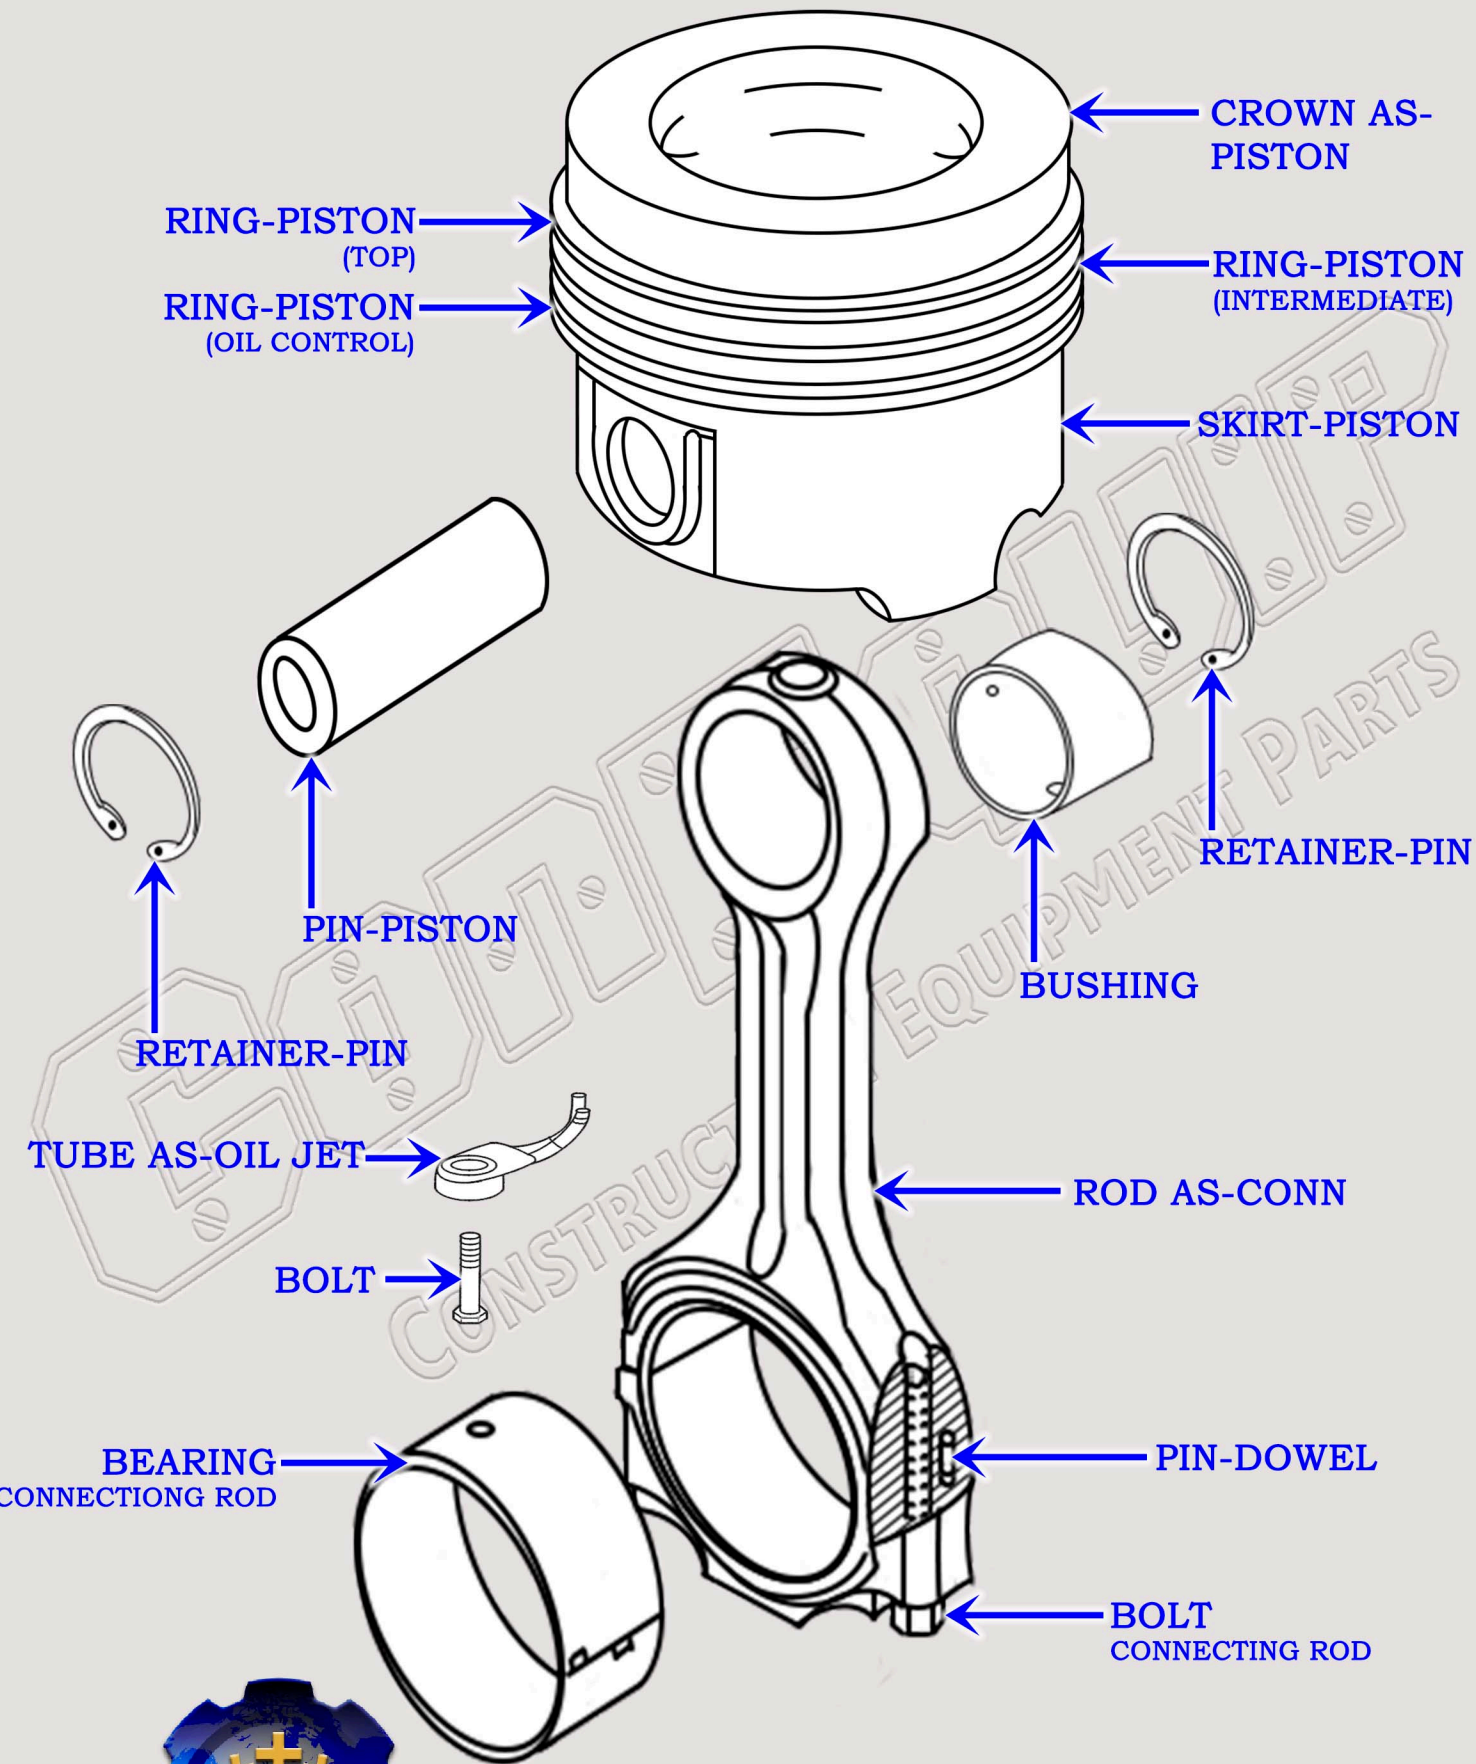

CAT C-16 DIESEL TRUCK ENGINE

PISTON & CONNECTING ROD BREAKDOWN DIAGRAM

SERIAL NUMBER PREFIX:

7CZ

888-983-7847

WWW.CONEQUIP.COM

© 2019 CONEQUIP PARTS & EQUIPMENT LLC