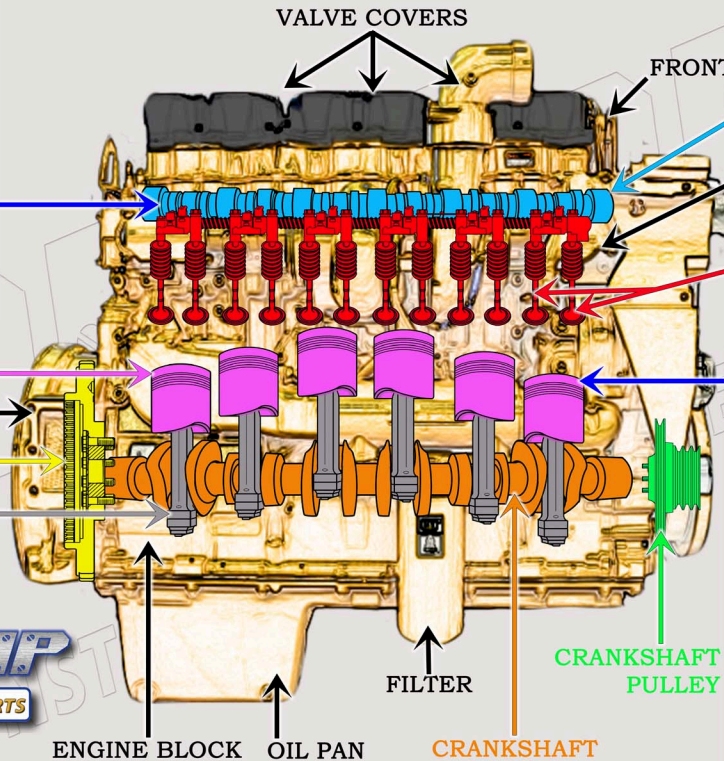

CAT C-16 DIESEL TRUCK ENGINE PARTS DIAGRAM

SERIAL NUMBER PREFIX:

7CZ

VALVE TRAIN BREAKDOWN

PISTON & ROD BREAKDOWN

CONEQUIP
 CONSTRUCTION EQUIPMENT PARTS
 888-983-7847
 WWW.CONEQUIP.COM