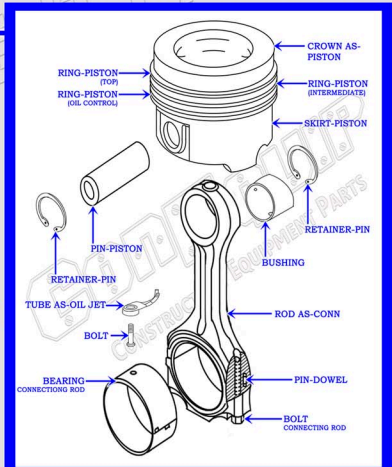

CAT C-16 DIESEL TRUCK ENGINE PARTS DIAGRAM

SERIAL NUMBER PREFIX:

7CZ

VALVE TRAIN BREAKDOWN

PISTON & ROD BREAKDOWN

CONEQUIP
 CONSTRUCTION EQUIPMENT PARTS
 888-983-7847
 WWW.CONEQUIP.COM