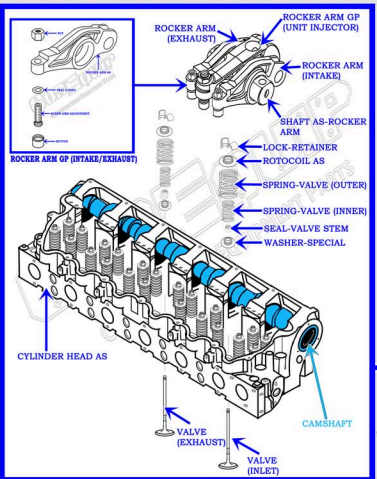

CAT C-16 DIESEL TRUCK ENGINE PARTS DIAGRAM

SERIAL NUMBER PREFIX:

7CZ

VALVE TRAIN BREAKDOWN

PISTON & ROD BREAKDOWN

CONEQUIP
 CONSTRUCTION EQUIPMENT PARTS
 888-983-7847
 WWW.CONEQUIP.COM