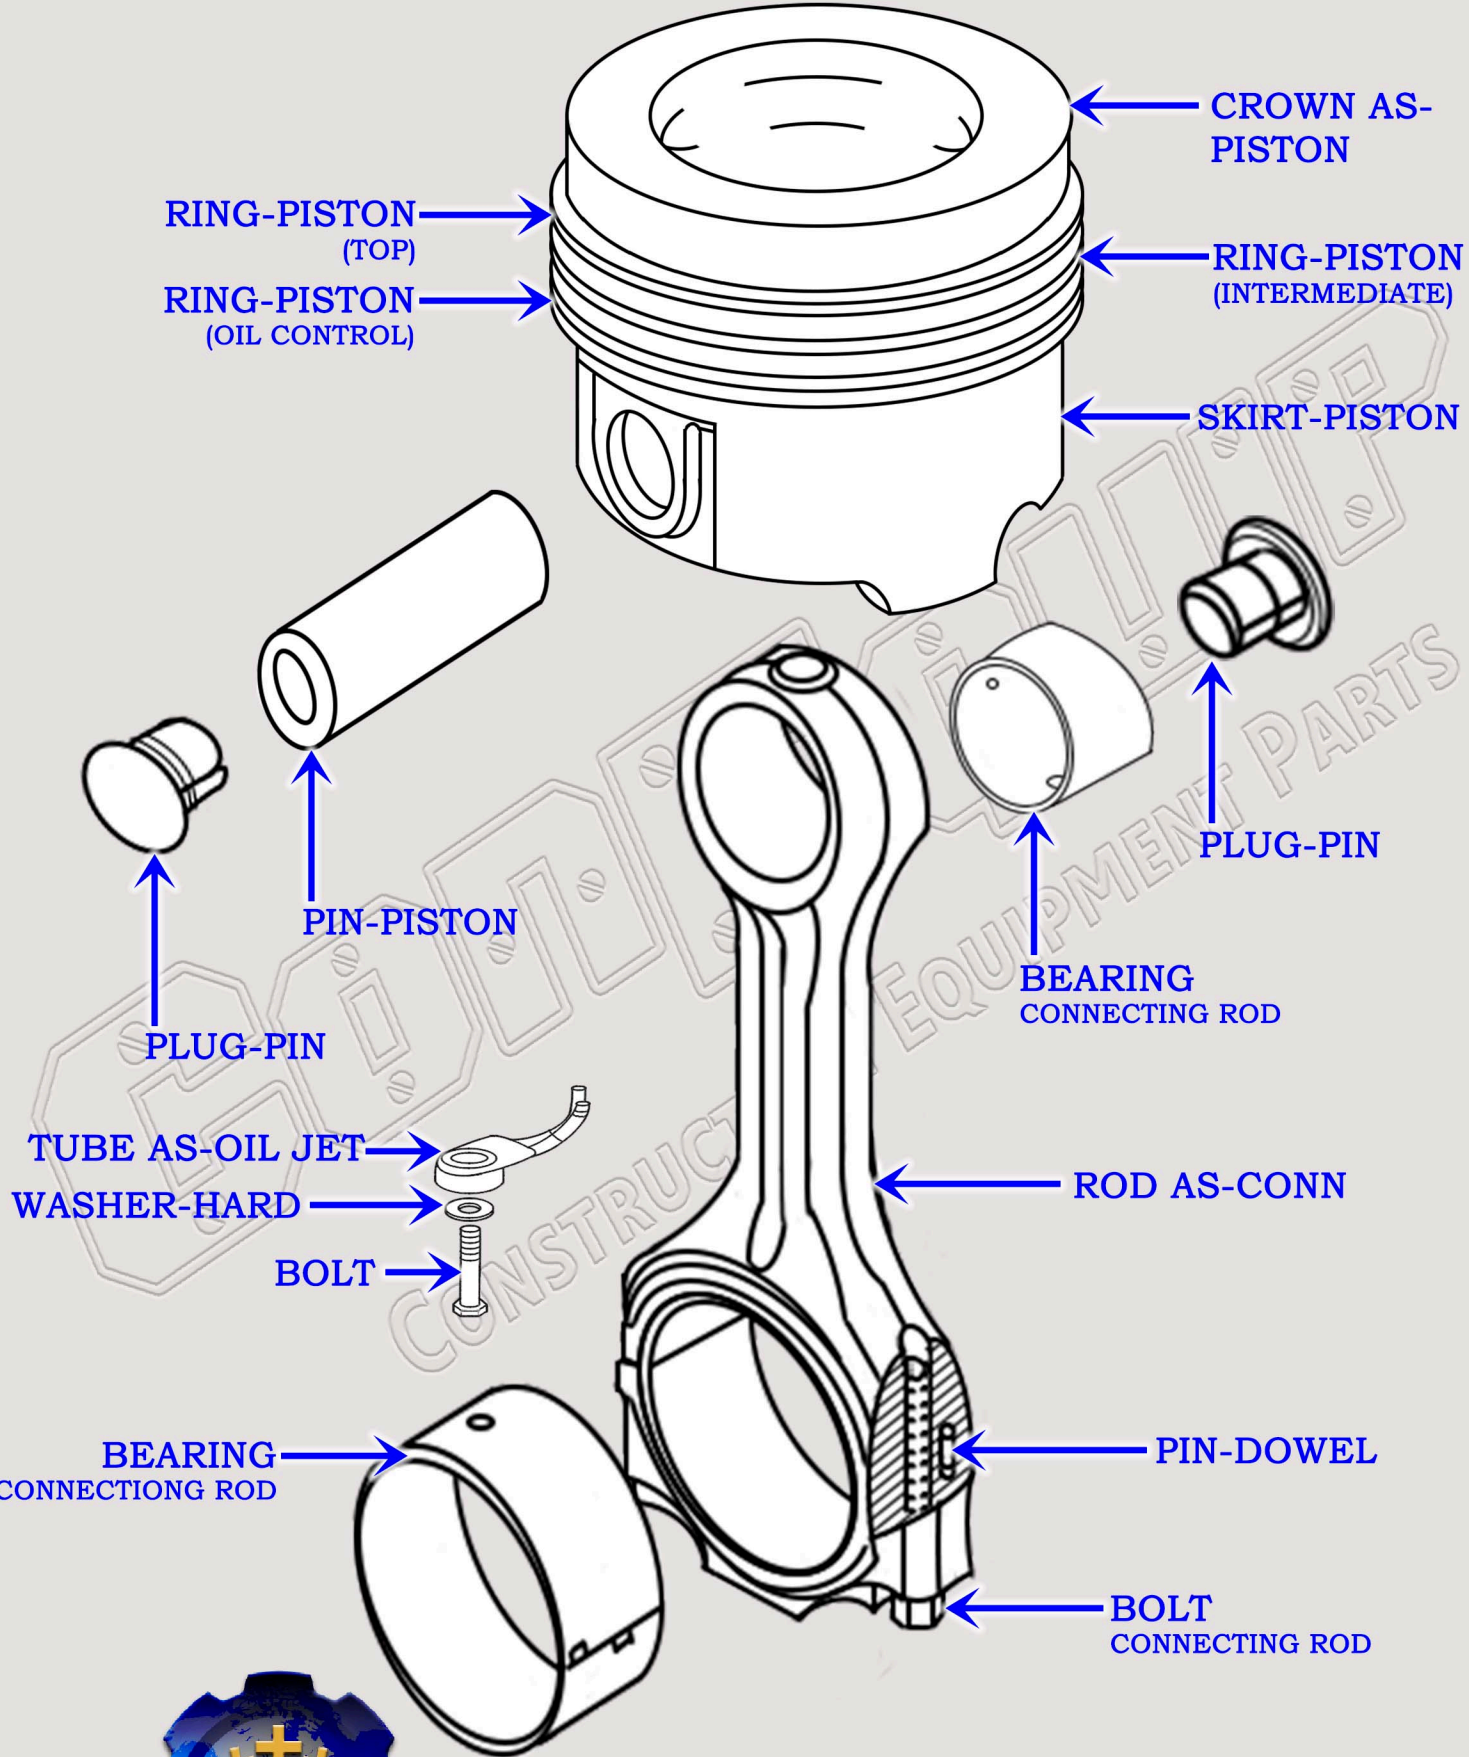

CAT C-16 DIESEL MACHINE ENGINE

PISTON & CONNECTING ROD BREAKDOWN DIAGRAM

SERIAL NUMBER PREFIX:
GDA

888-983-7847

WWW.CONEQUIP.COM

© 2019 CONEQUIP PARTS & EQUIPMENT LLC