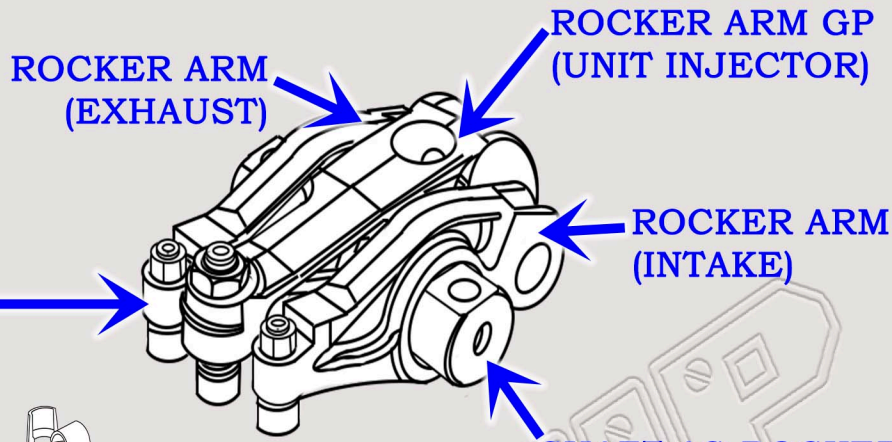

# CAT C-16 DIESEL MACHINE ENGINE OVERHEAD CAMSHAFT VALVE TRAIN BREAKDOWN DIAGRAM

SERIAL NUMBER PREFIX:  
GDA

ROCKER ARM GP (INTAKE/EXHAUST)

**CONEQUIP**  
CONSTRUCTION EQUIPMENT PARTS  
888-983-7847  
WWW.CONEQUIP.COM