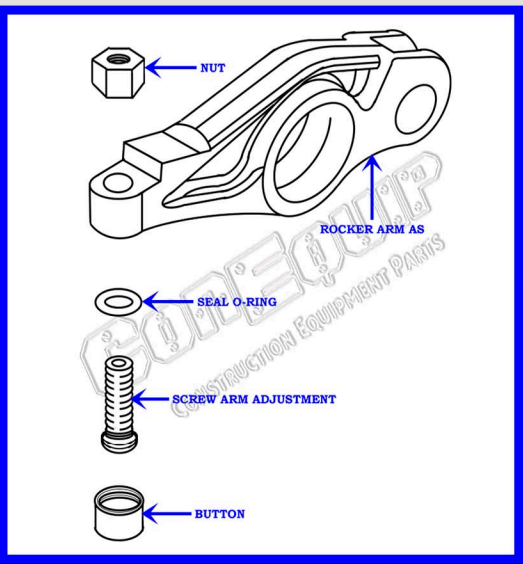

# CAT C-16 DIESEL MACHINE ENGINE OVERHEAD CAMSHAFT VALVE TRAIN BREAKDOWN DIAGRAM

SERIAL NUMBER PREFIX:  
GDA

ROCKER ARM GP (INTAKE/EXHAUST)

**CONEQUIP**  
CONSTRUCTION EQUIPMENT PARTS  
888-983-7847  
WWW.CONEQUIP.COM