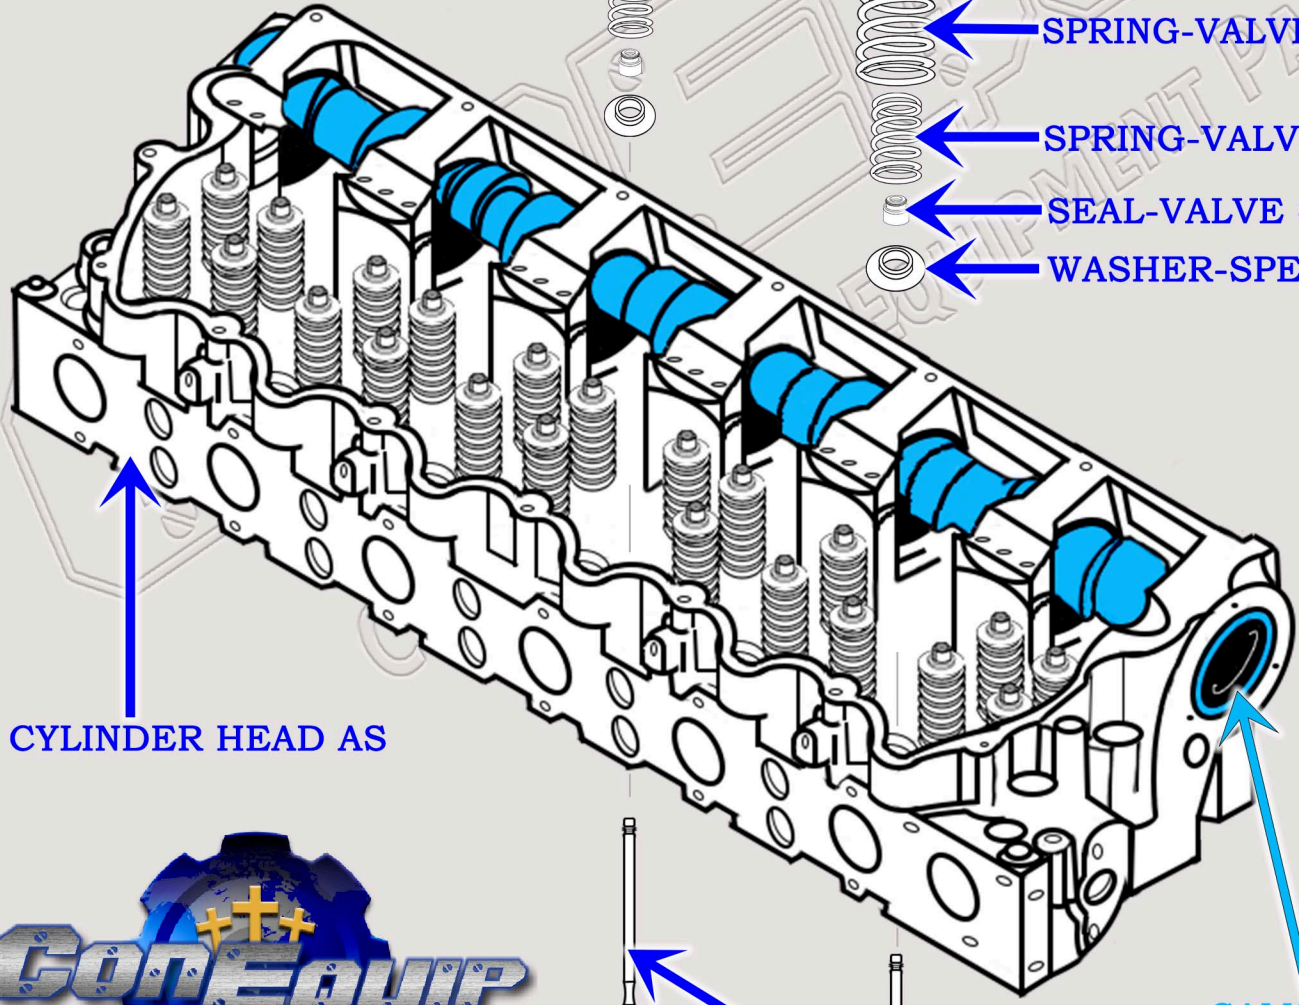

# CAT C-16 DIESEL MACHINE ENGINE OVERHEAD CAMSHAFT VALVE TRAIN BREAKDOWN DIAGRAM

SERIAL NUMBER PREFIX:  
GDA

ROCKER ARM GP (INTAKE/EXHAUST)

**CONEQUIP**  
CONSTRUCTION EQUIPMENT PARTS  
888-983-7847  
WWW.CONEQUIP.COM