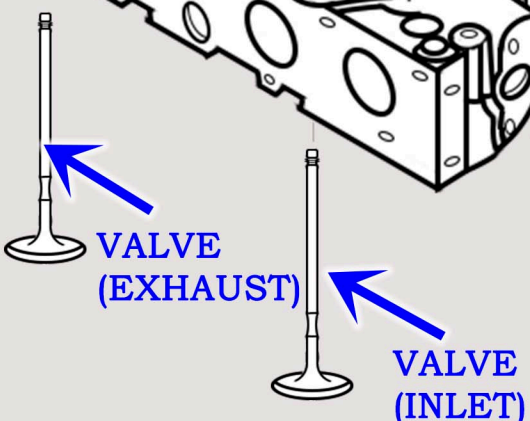

# CAT C-16 DIESEL MACHINE ENGINE OVERHEAD CAMSHAFT VALVE TRAIN BREAKDOWN DIAGRAM

SERIAL NUMBER PREFIX:  
GDA

ROCKER ARM GP (INTAKE/EXHAUST)

**CONEQUIP**  
CONSTRUCTION EQUIPMENT PARTS  
888-983-7847  
WWW.CONEQUIP.COM