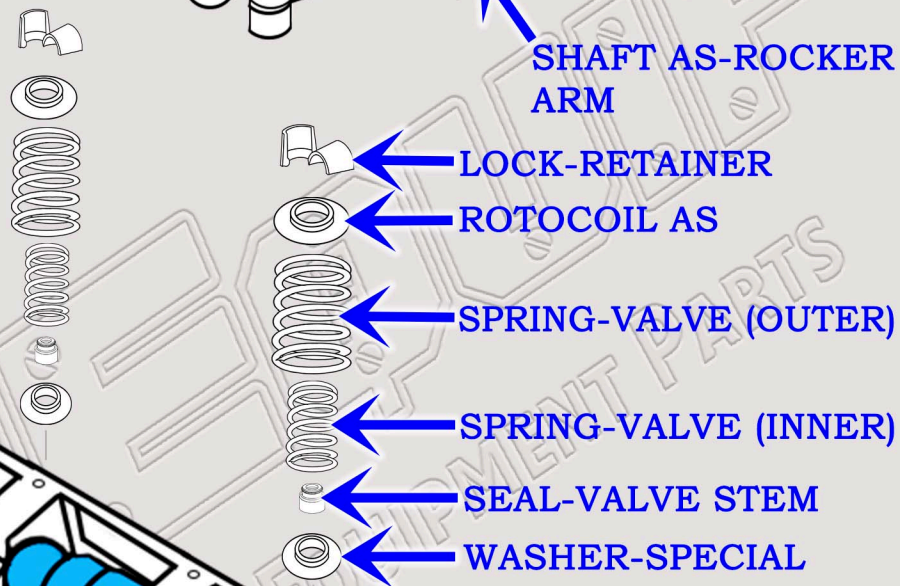

# CAT C-16 DIESEL MACHINE ENGINE OVERHEAD CAMSHAFT VALVE TRAIN BREAKDOWN DIAGRAM

SERIAL NUMBER PREFIX:  
GDA

ROCKER ARM GP (INTAKE/EXHAUST)

**CONEQUIP**  
CONSTRUCTION EQUIPMENT PARTS  
888-983-7847  
WWW.CONEQUIP.COM