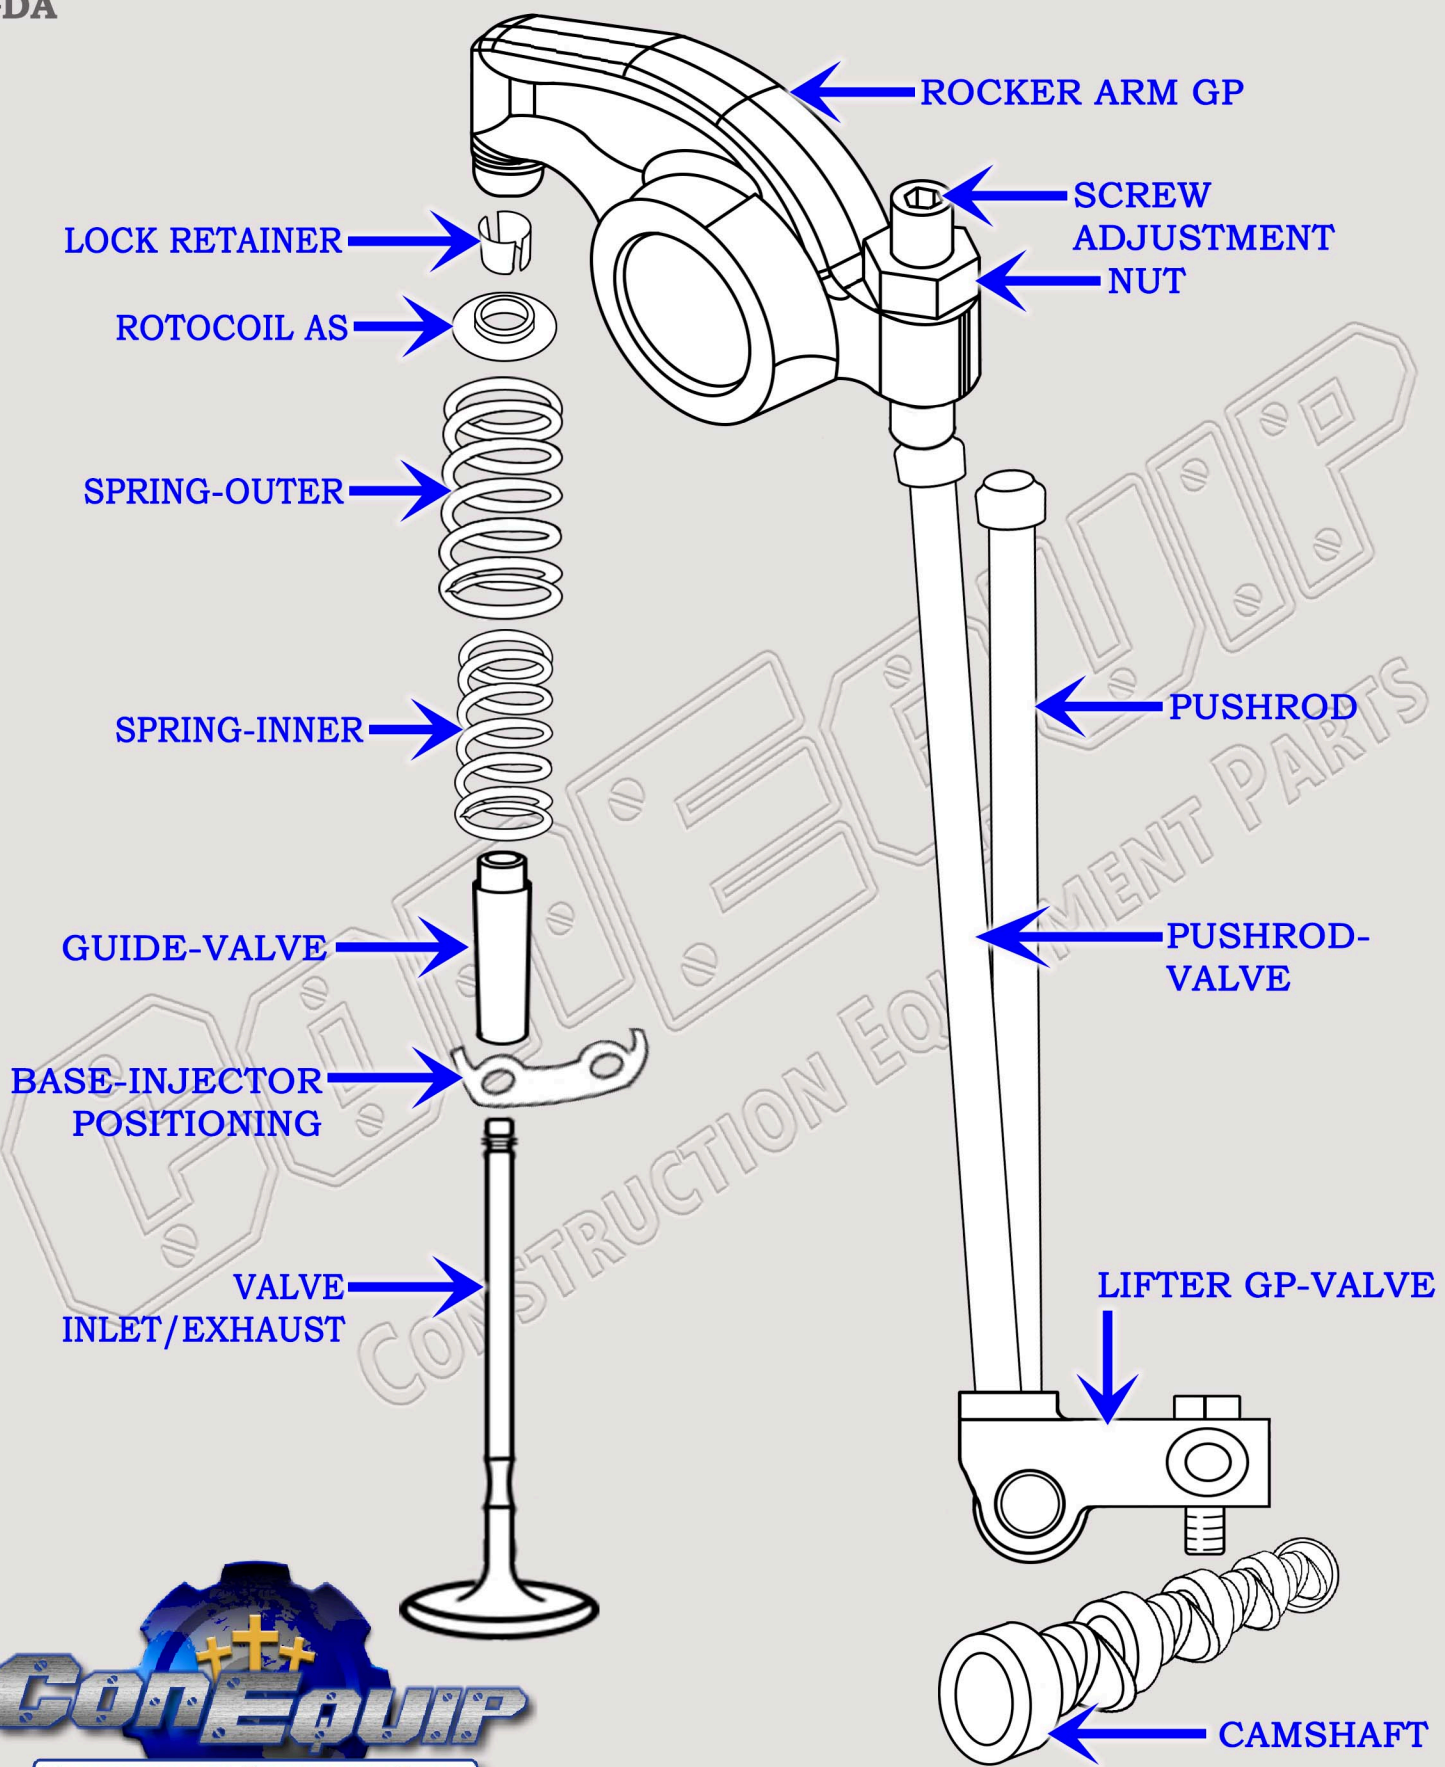

CAT C-16 DIESEL MACHINE ENGINE

CAM-IN-BLOCK VALVE TRAIN BREAKDOWN DIAGRAM

SERIAL NUMBER PREFIX:
GDA

888-983-7847
WWW.CONEQUIP.COM