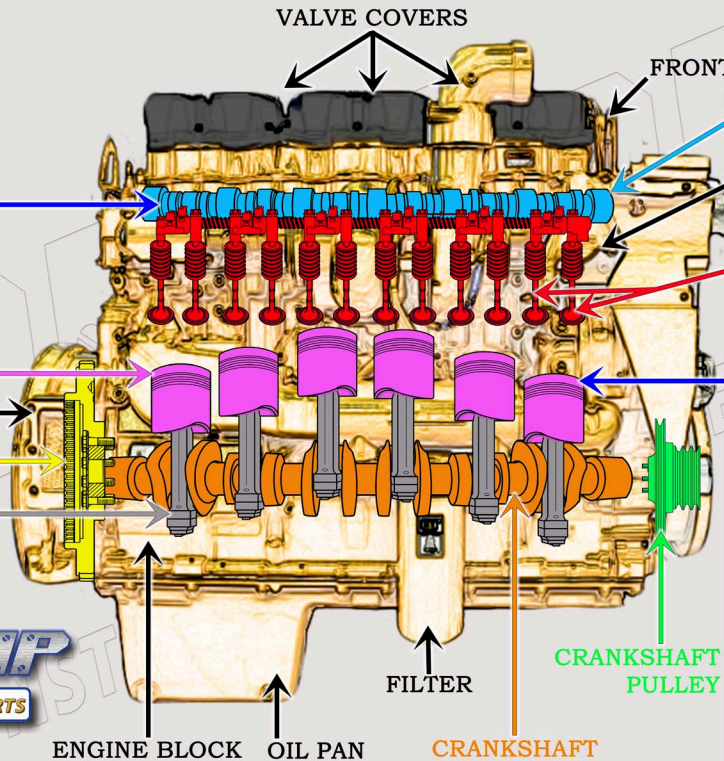

CAT C-16 DIESEL MACHINE ENGINE OVERHEAD CAMSHAFT PARTS DIAGRAM

SERIAL NUMBER PREFIX:
GDA

VALVE TRAIN BREAKDOWN

PISTON & ROD BREAKDOWN

CONEQUIP
CONSTRUCTION EQUIPMENT PARTS
888-983-7847
WWW.CONEQUIP.COM