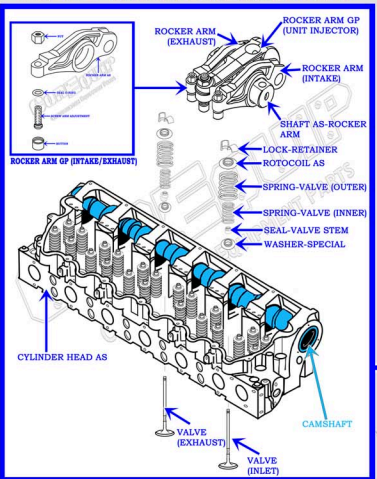

CAT C-16 DIESEL MACHINE ENGINE OVERHEAD CAMSHAFT PARTS DIAGRAM

SERIAL NUMBER PREFIX:
GDA

VALVE TRAIN BREAKDOWN

PISTON & ROD BREAKDOWN

CONEQUIP
CONSTRUCTION EQUIPMENT PARTS
888-983-7847
WWW.CONEQUIP.COM