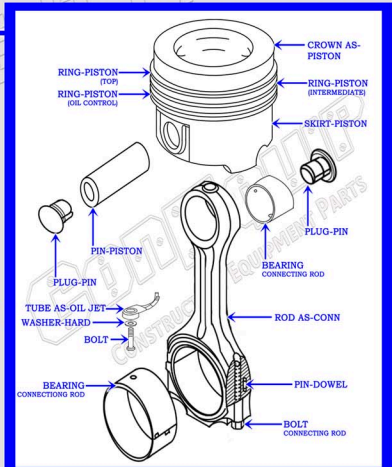

CAT C-16 DIESEL MACHINE ENGINE OVERHEAD CAMSHAFT PARTS DIAGRAM

SERIAL NUMBER PREFIX:
GDA

VALVE TRAIN BREAKDOWN

PISTON & ROD BREAKDOWN

CONEQUIP
CONSTRUCTION EQUIPMENT PARTS
888-983-7847
WWW.CONEQUIP.COM