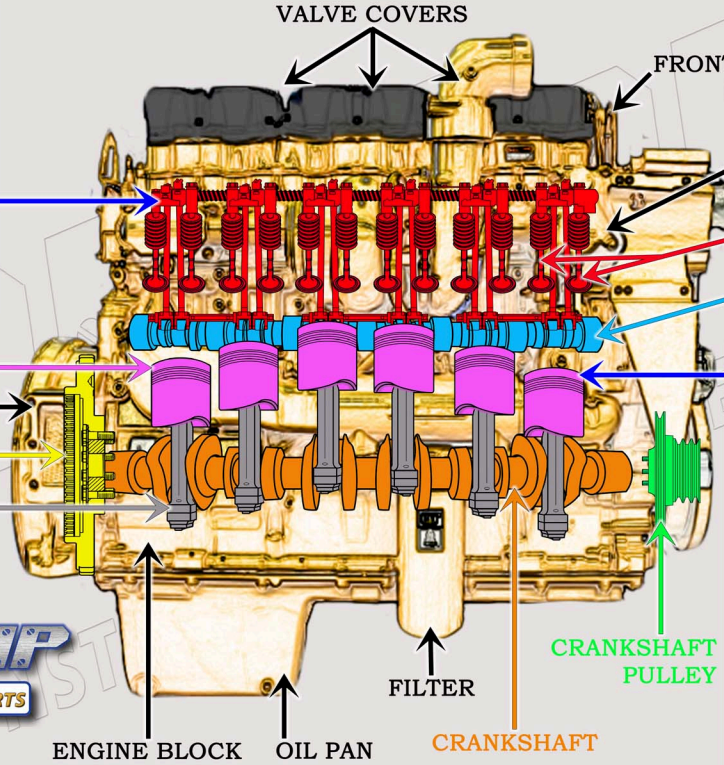

CAT C-16 DIESEL MACHINE ENGINE

CAM-IN-BLOCK PARTS DIAGRAM

SERIAL NUMBER PREFIX:
GDA

VALVE TRAIN BREAKDOWN

PISTON & ROD BREAKDOWN

CONEQUIP
CONSTRUCTION EQUIPMENT PARTS
888-983-7847
WWW.CONEQUIP.COM