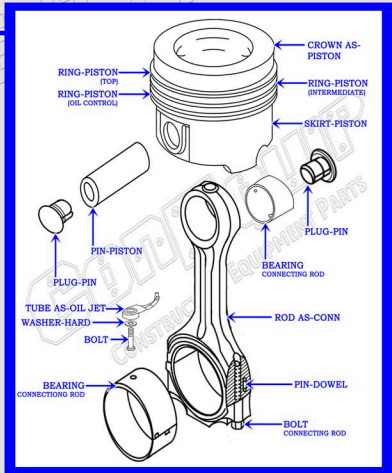

CAT C-16 DIESEL MACHINE ENGINE

CAM-IN-BLOCK PARTS DIAGRAM

SERIAL NUMBER PREFIX:
GDA

VALVE TRAIN BREAKDOWN

PISTON & ROD BREAKDOWN

CONEQUIP
CONSTRUCTION EQUIPMENT PARTS
888-983-7847
WWW.CONEQUIP.COM