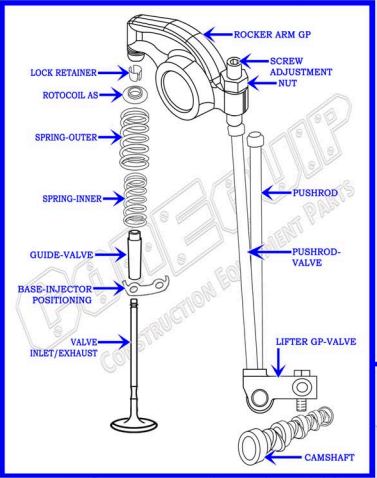

CAT C-16 DIESEL MACHINE ENGINE

CAM-IN-BLOCK PARTS DIAGRAM

SERIAL NUMBER PREFIX:
GDA

VALVE TRAIN BREAKDOWN

PISTON & ROD BREAKDOWN

CONEQUIP
CONSTRUCTION EQUIPMENT PARTS
888-983-7847
WWW.CONEQUIP.COM