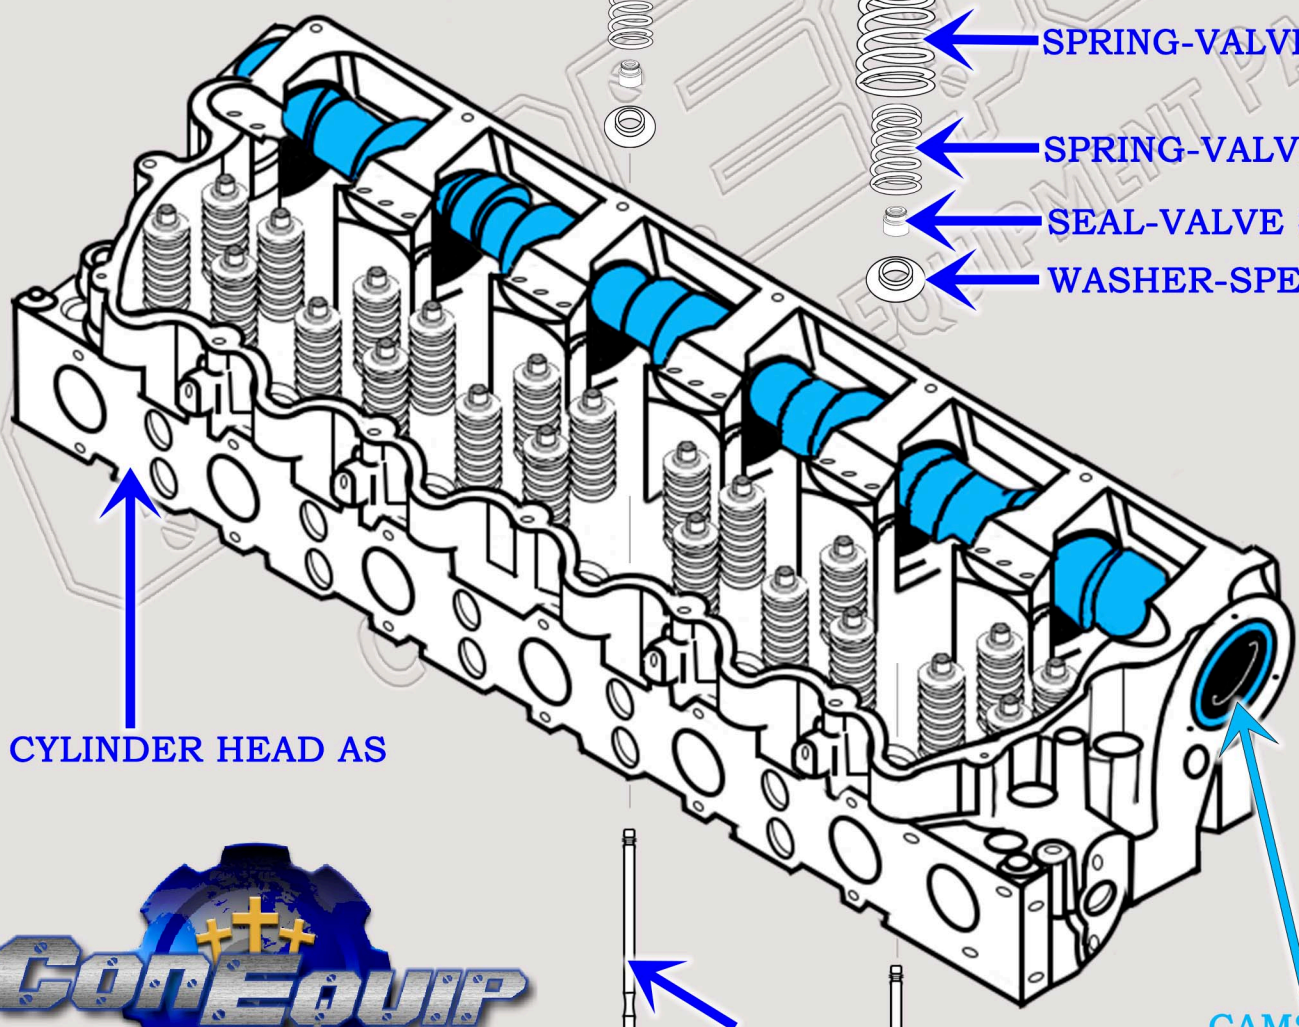

CAT C-15 DIESEL TRUCK ENGINE

VALVE TRAIN BREAKDOWN DIAGRAM

SERIAL NUMBER PREFIX:

6NZ, 9NZ, EGH, MBN

888-983-7847

WWW.CONEQUIP.COM