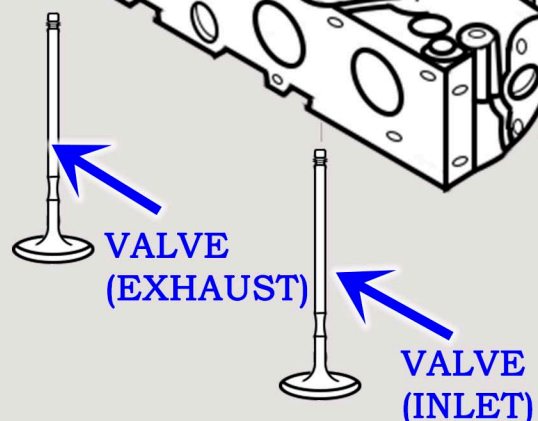

CAT C-15 DIESEL TRUCK ENGINE

VALVE TRAIN BREAKDOWN DIAGRAM

SERIAL NUMBER PREFIX:

6NZ, 9NZ, EGH, MBN

888-983-7847

WWW.CONEQUIP.COM