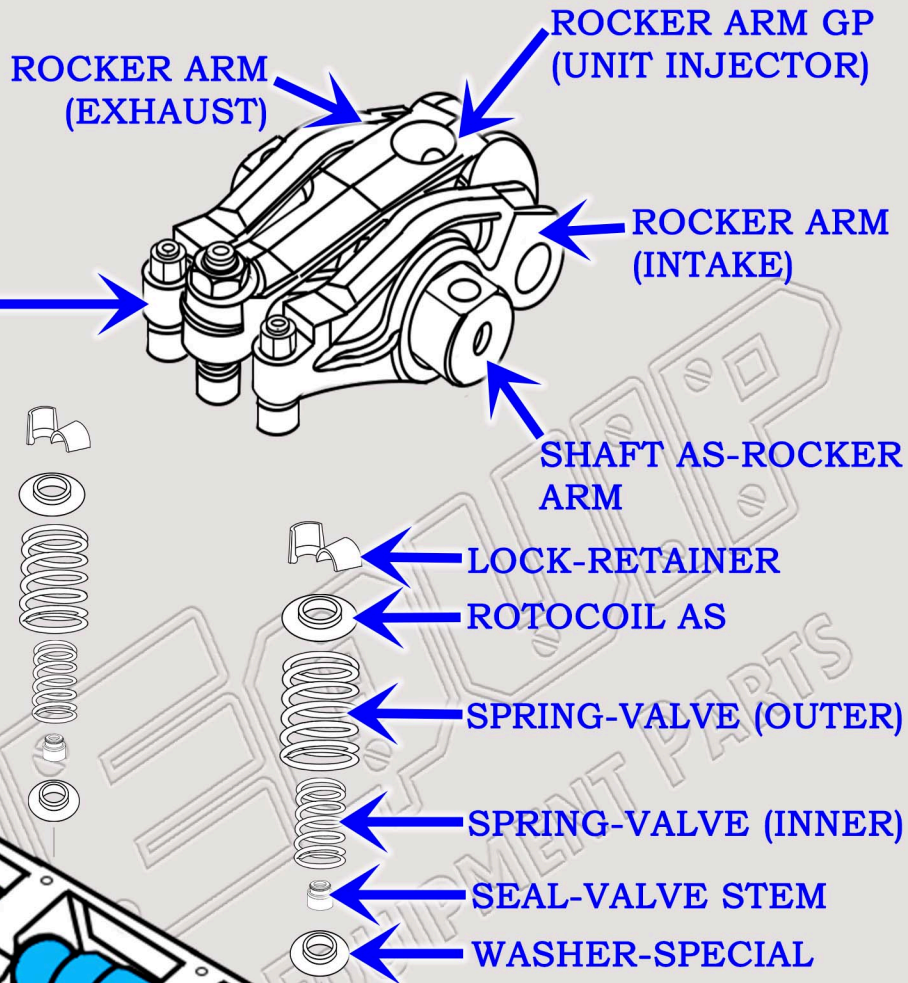

CAT C-15 DIESEL TRUCK ENGINE

VALVE TRAIN BREAKDOWN DIAGRAM

SERIAL NUMBER PREFIX:

6NZ, 9NZ, EGH, MBN

888-983-7847

WWW.CONEQUIP.COM