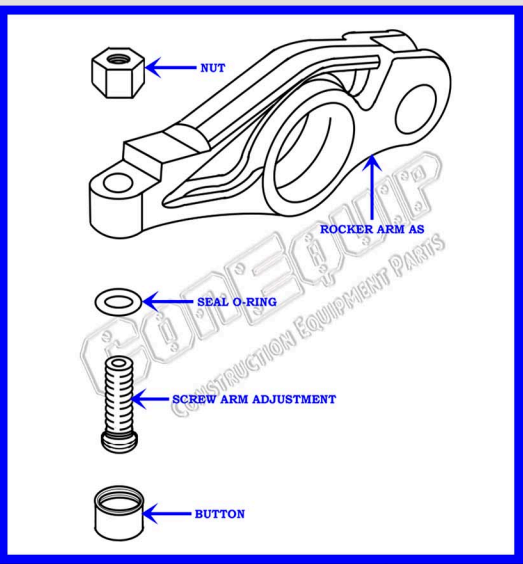

CAT C-15 DIESEL TRUCK ENGINE

VALVE TRAIN BREAKDOWN DIAGRAM

SERIAL NUMBER PREFIX:

6NZ, 9NZ, EGH, MBN

888-983-7847

WWW.CONEQUIP.COM