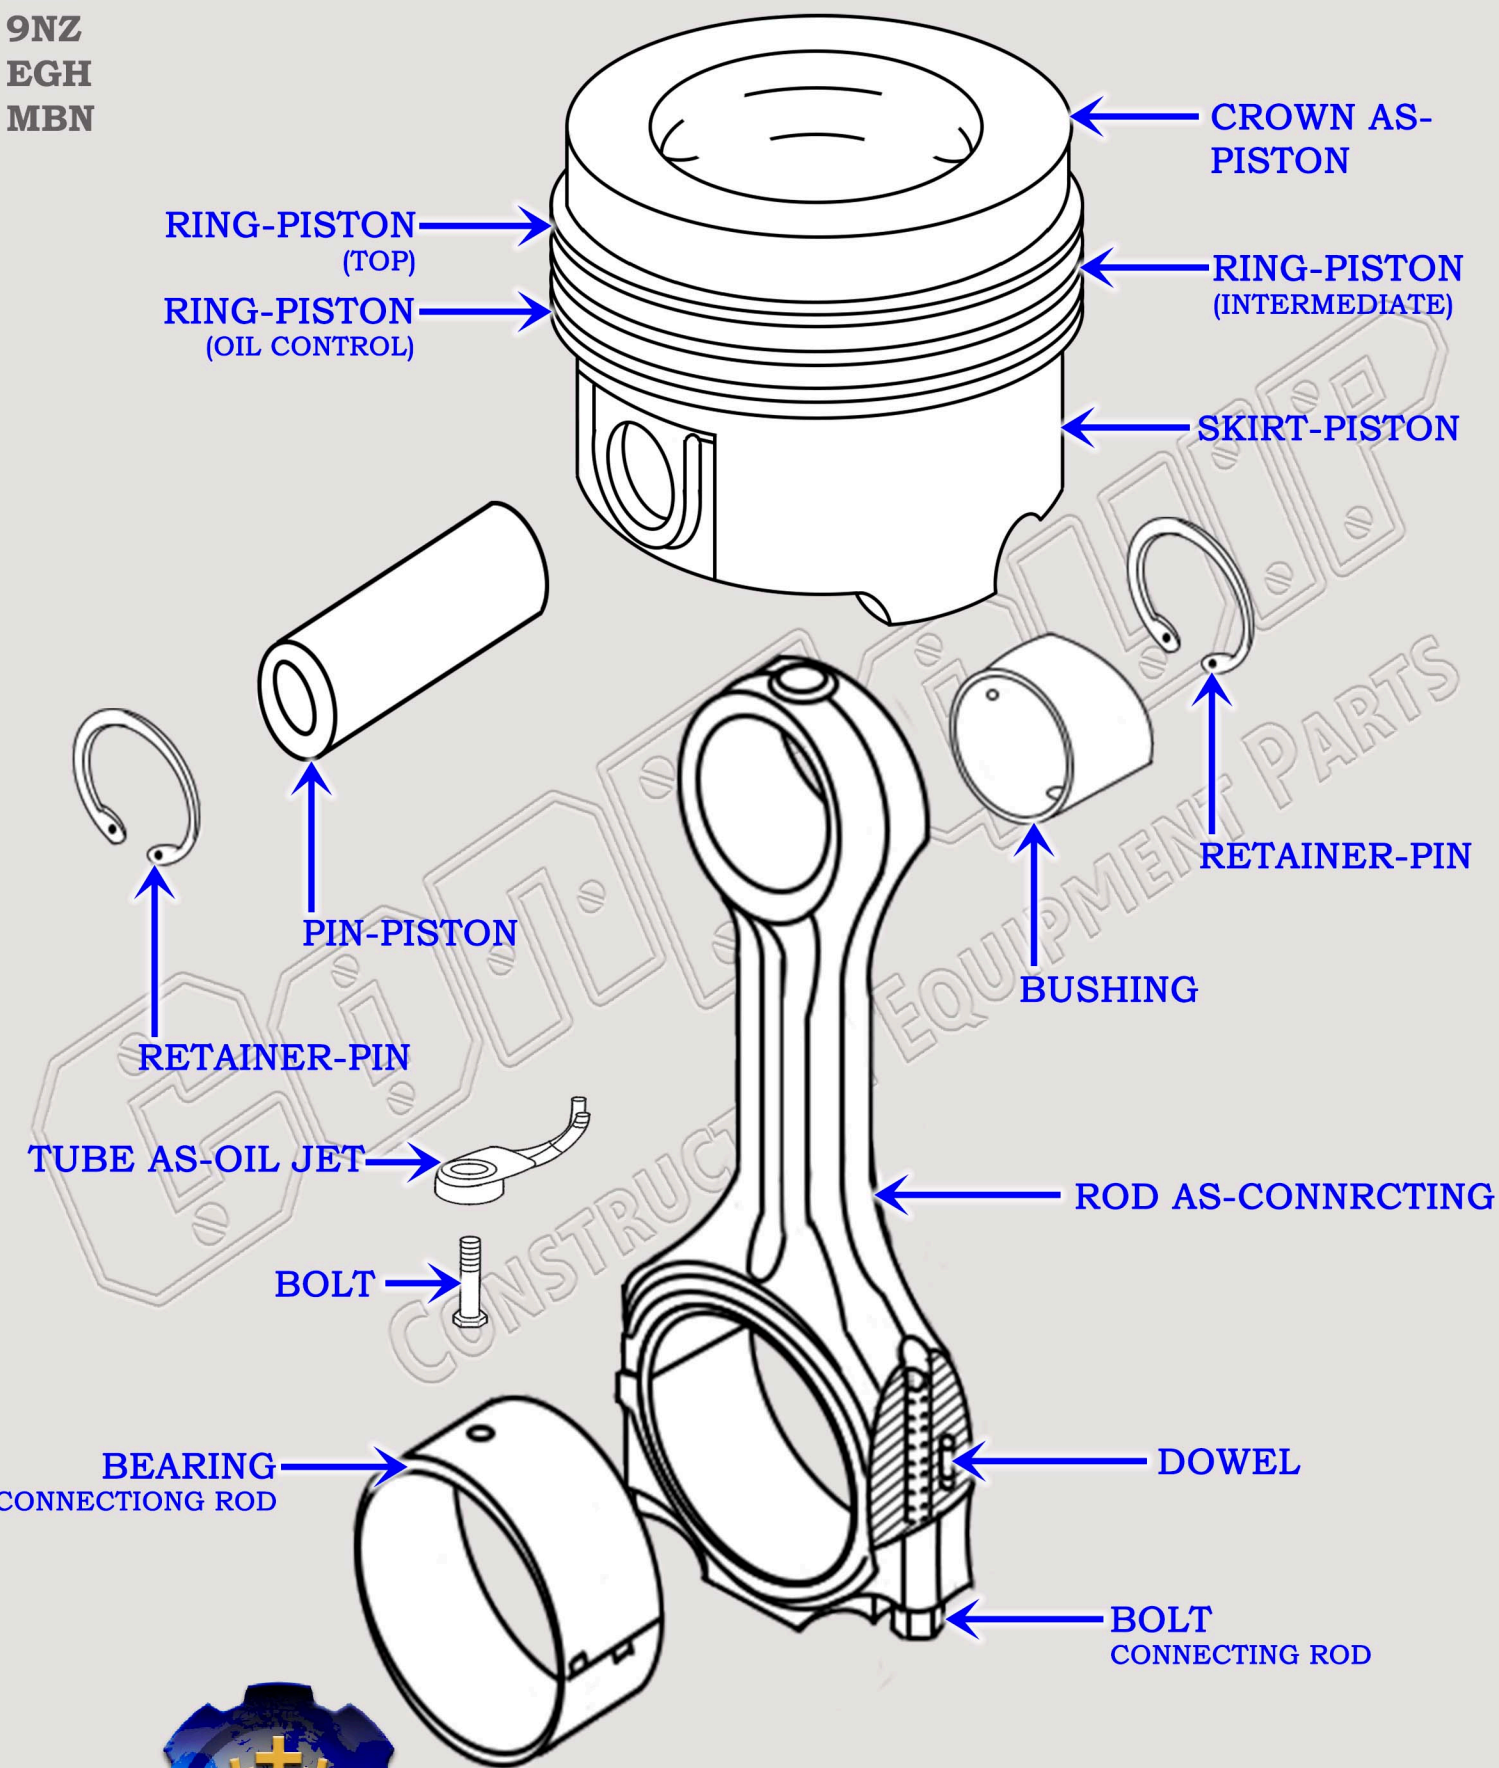

CAT C-15 DIESEL TRUCK ENGINE

PISTON & CONNECTING ROD BREAKDOWN DIAGRAM

SERIAL NUMBER PREFIX:

- 6NZ
- 9NZ
- EGH
- MBN

888-983-7847

WWW.CONEQUIP.COM

© 2019 CONEQUIP PARTS & EQUIPMENT LLC