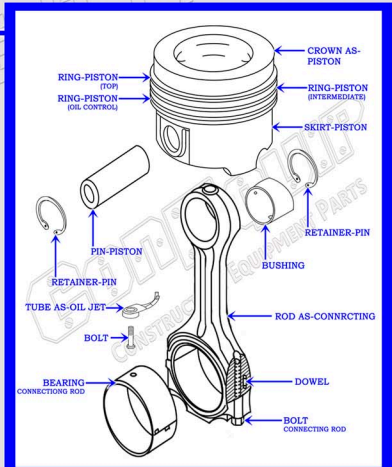

CAT C-15 DIESEL TRUCK ENGINE PARTS DIAGRAM

SERIAL NUMBER PREFIX:

- 6NZ
- 9NZ
- EGH
- MBN

VALVE TRAIN BREAKDOWN

PISTON & ROD BREAKDOWN

CONEQUIP
CONSTRUCTION EQUIPMENT PARTS
888-983-7847
WWW.CONEQUIP.COM