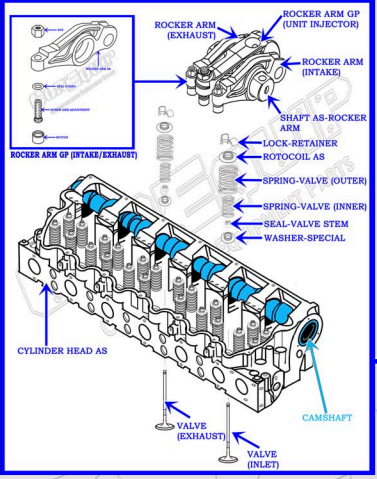

CAT C-15 DIESEL TRUCK ENGINE PARTS DIAGRAM

SERIAL NUMBER PREFIX:

- 6NZ
- 9NZ
- EGH
- MBN

VALVE TRAIN BREAKDOWN

PISTON & ROD BREAKDOWN

CONEQUIP
CONSTRUCTION EQUIPMENT PARTS
888-983-7847
WWW.CONEQUIP.COM