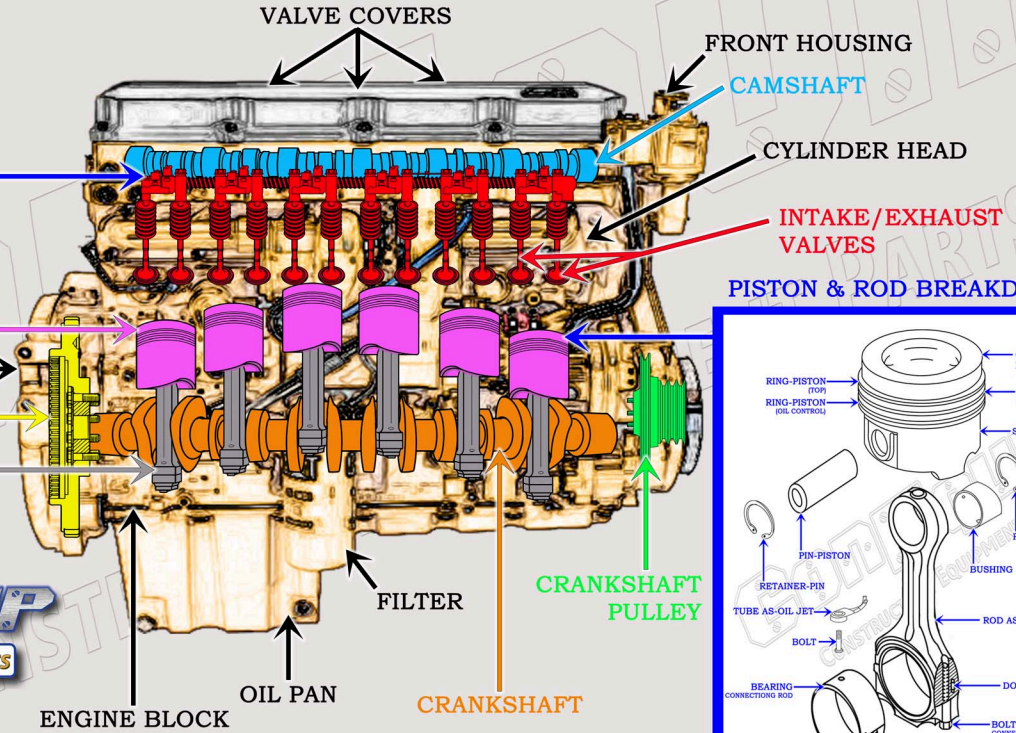

CAT C-15 DIESEL TRUCK ENGINE PARTS DIAGRAM

SERIAL NUMBER PREFIX:

- 6NZ
- 9NZ
- EGH
- MBN

VALVE TRAIN BREAKDOWN

PISTON & ROD BREAKDOWN

CONEQUIP
CONSTRUCTION EQUIPMENT PARTS
888-983-7847
WWW.CONEQUIP.COM