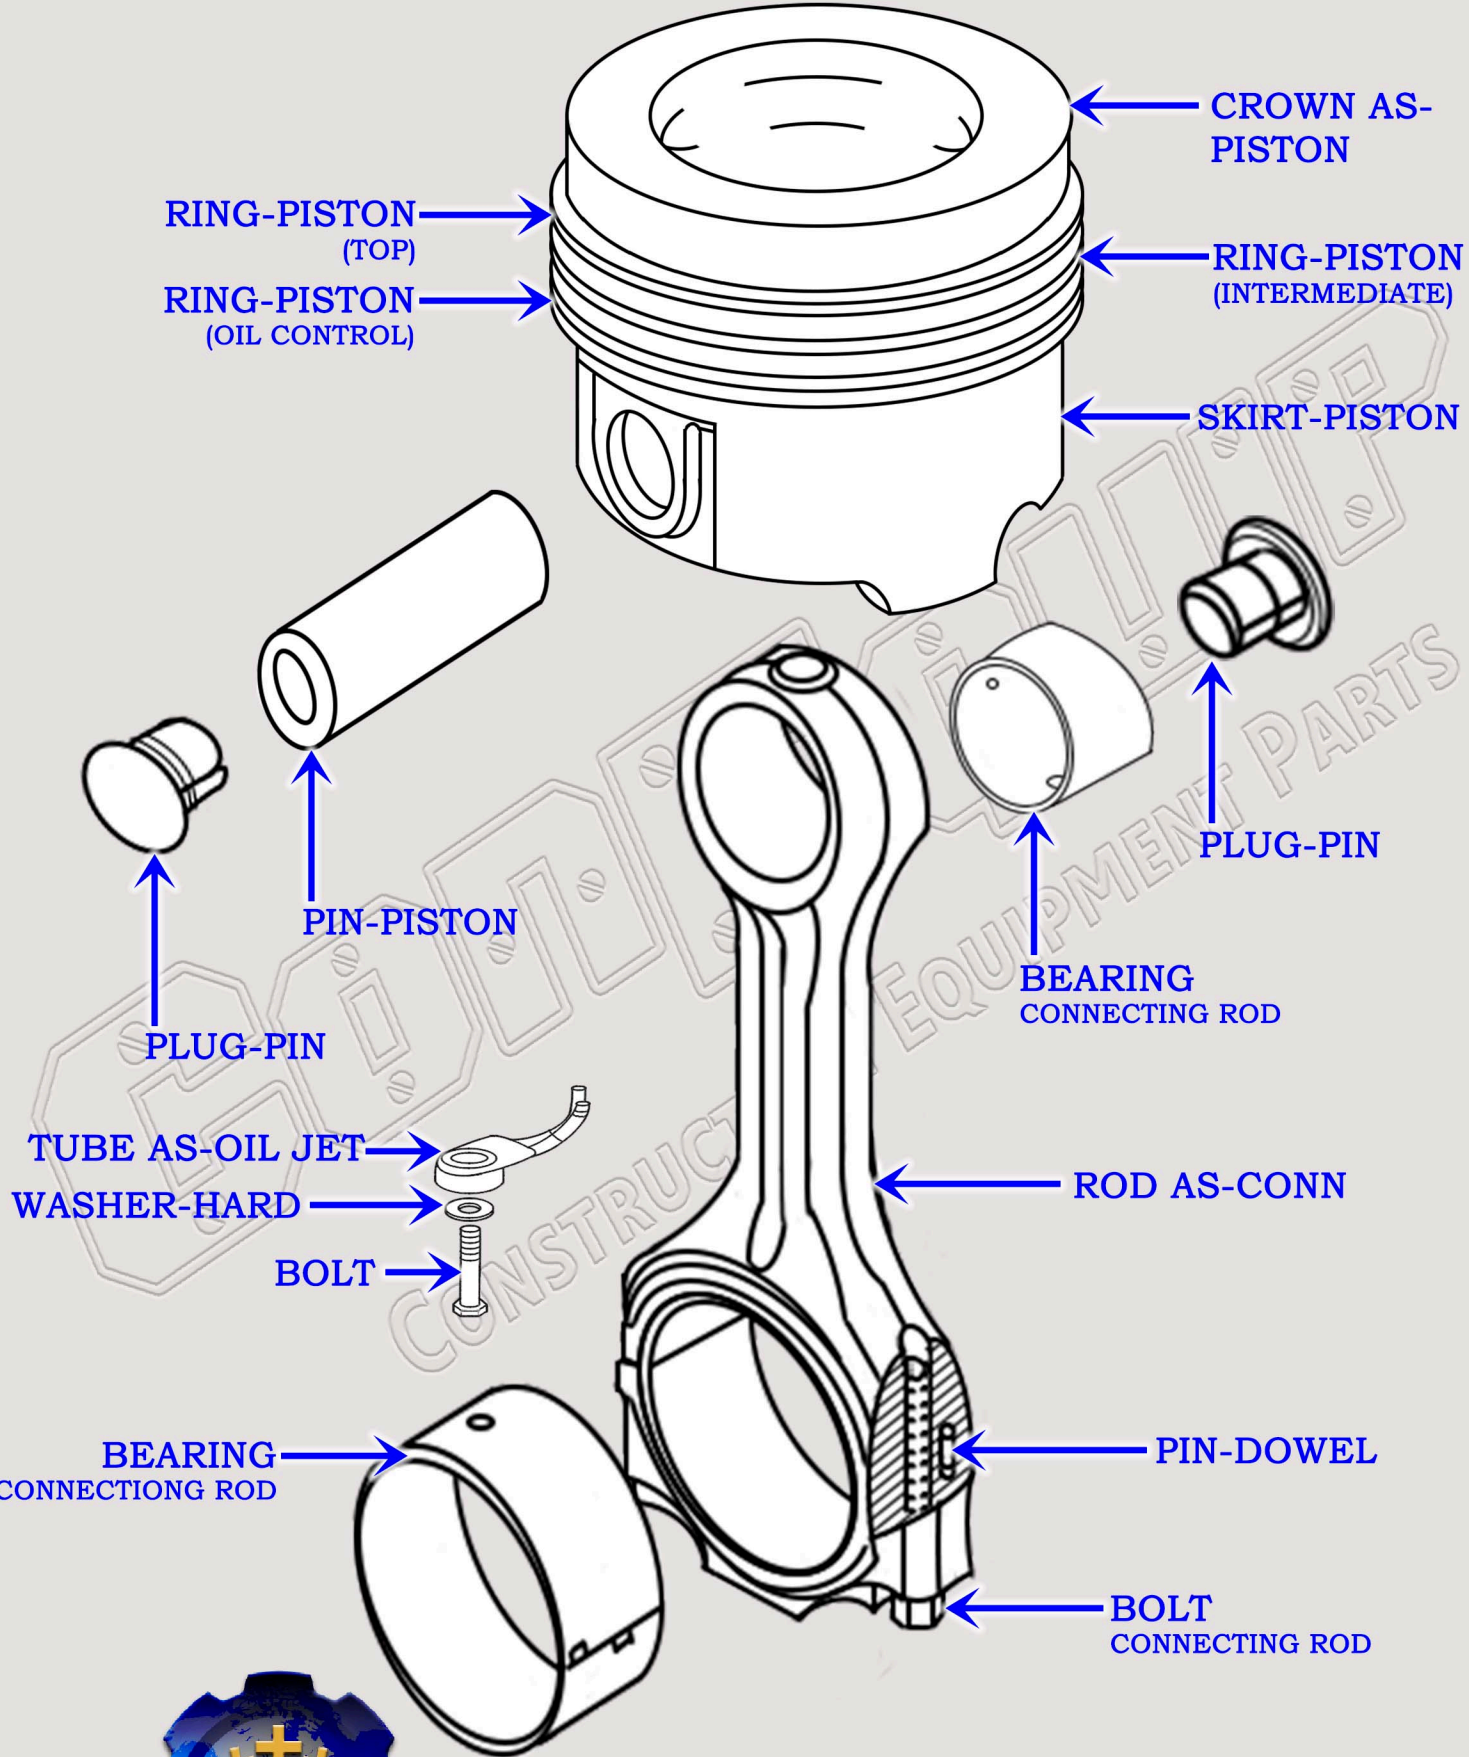

CAT C-15 DIESEL MACHINE ENGINE

PISTON & CONNECTING ROD BREAKDOWN DIAGRAM

SERIAL NUMBER PREFIX:
A3A

888-983-7847

WWW.CONEQUIP.COM

© 2019 CONEQUIP PARTS & EQUIPMENT LLC