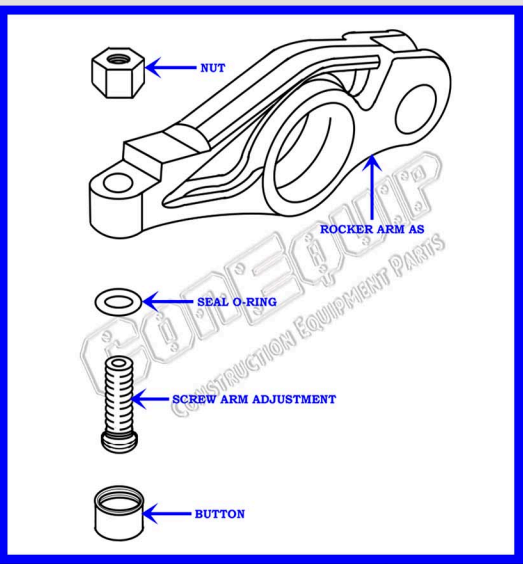

CAT C-15 DIESEL MACHINE ENGINE OVERHEAD CAMSHAFT VALVE TRAIN BREAKDOWN DIAGRAM

SERIAL NUMBER PREFIX:
A3A

ROCKER ARM GP (INTAKE/EXHAUST)

CONEQUIP
CONSTRUCTION EQUIPMENT PARTS
888-983-7847
WWW.CONEQUIP.COM