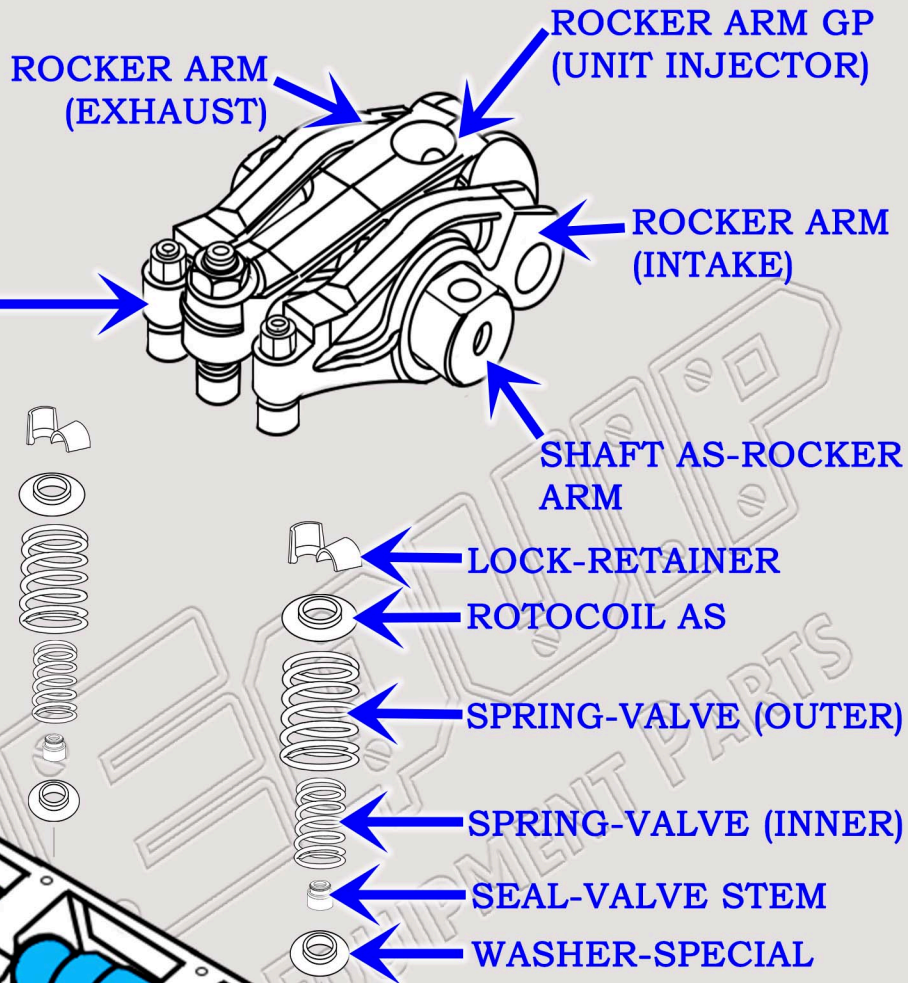

CAT C-15 DIESEL MACHINE ENGINE OVERHEAD CAMSHAFT VALVE TRAIN BREAKDOWN DIAGRAM

SERIAL NUMBER PREFIX:
A3A

ROCKER ARM GP (INTAKE/EXHAUST)

CONEQUIP
CONSTRUCTION EQUIPMENT PARTS
888-983-7847
WWW.CONEQUIP.COM