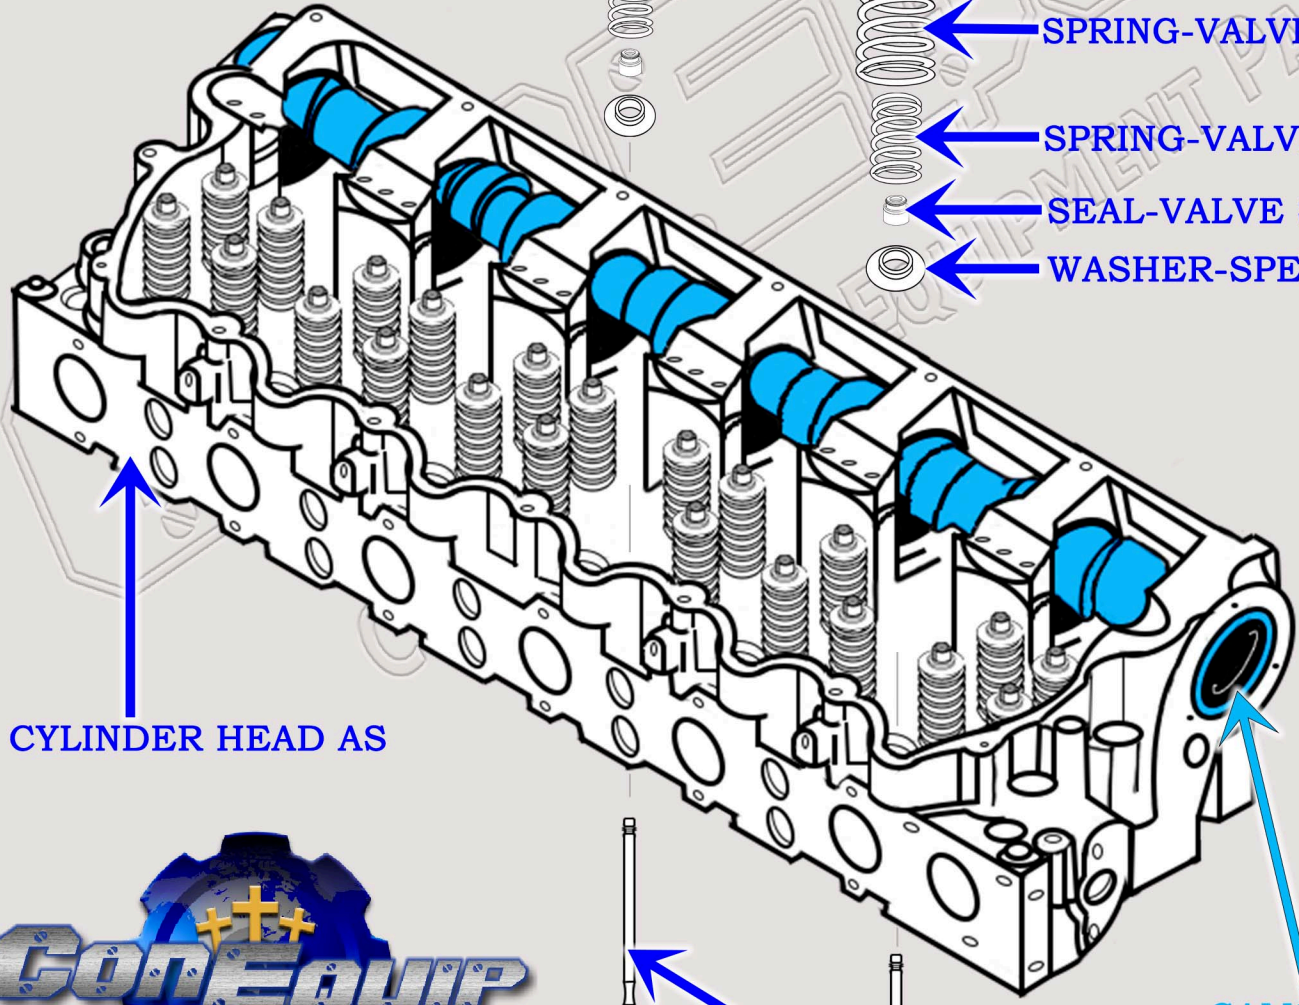

CAT C-15 DIESEL MACHINE ENGINE OVERHEAD CAMSHAFT VALVE TRAIN BREAKDOWN DIAGRAM

SERIAL NUMBER PREFIX:
A3A

ROCKER ARM GP (INTAKE/EXHAUST)

CONEQUIP
CONSTRUCTION EQUIPMENT PARTS
888-983-7847
WWW.CONEQUIP.COM