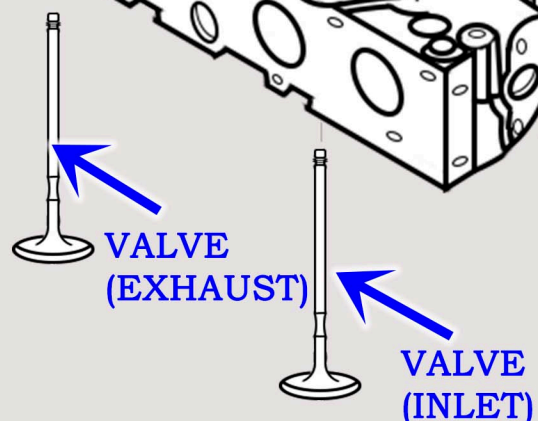

CAT C-15 DIESEL MACHINE ENGINE OVERHEAD CAMSHAFT VALVE TRAIN BREAKDOWN DIAGRAM

SERIAL NUMBER PREFIX:
A3A

ROCKER ARM GP (INTAKE/EXHAUST)

CONEQUIP
CONSTRUCTION EQUIPMENT PARTS
888-983-7847
WWW.CONEQUIP.COM