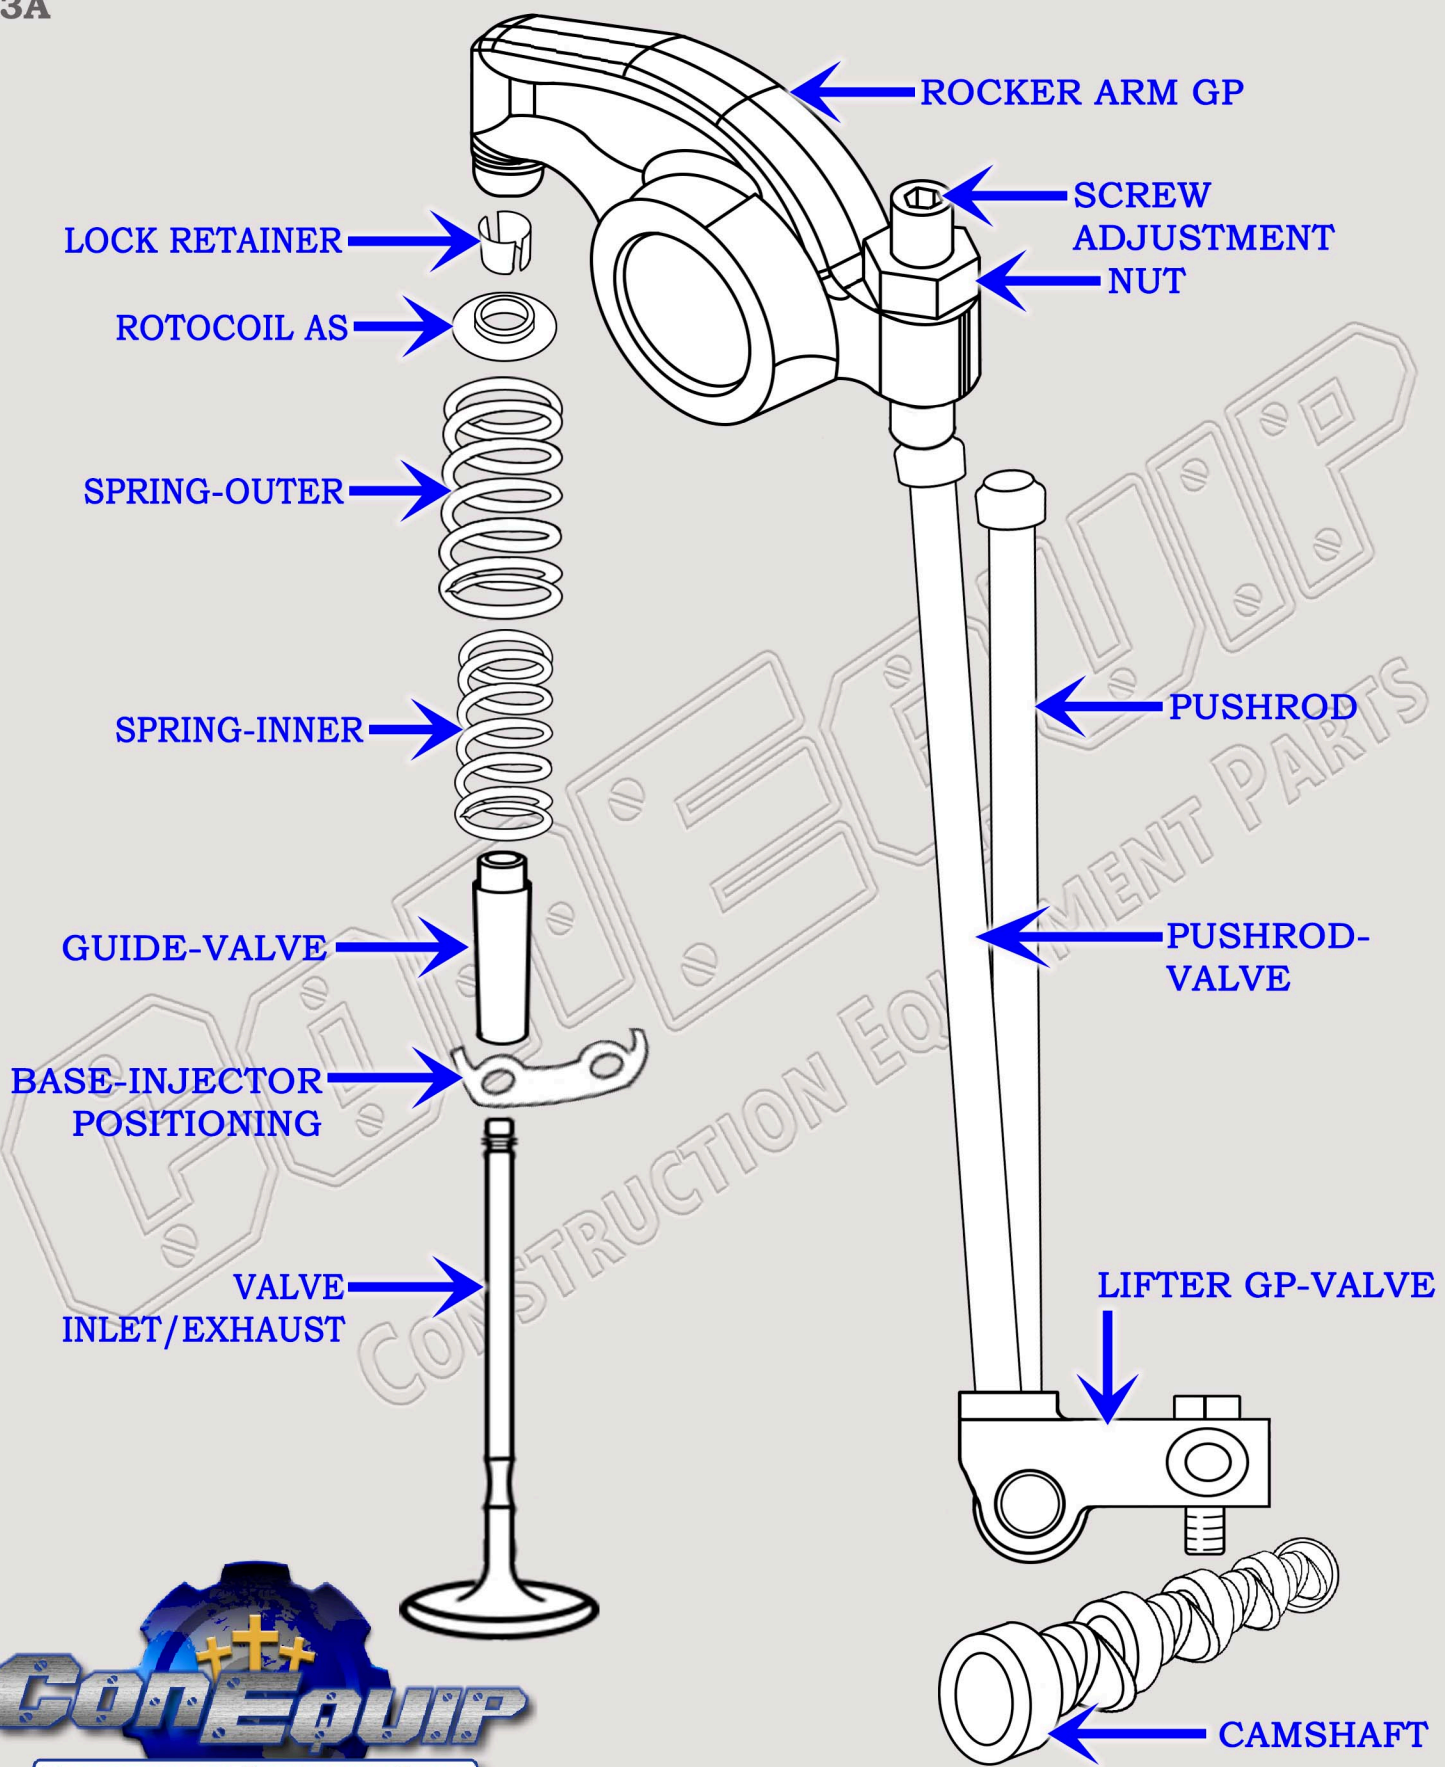

# CAT C-15 DIESEL MACHINE ENGINE

## CAM-IN-BLOCK VALVE TRAIN BREAKDOWN DIAGRAM

SERIAL NUMBER PREFIX:  
A3A

888-983-7847  
WWW.CONEQUIP.COM