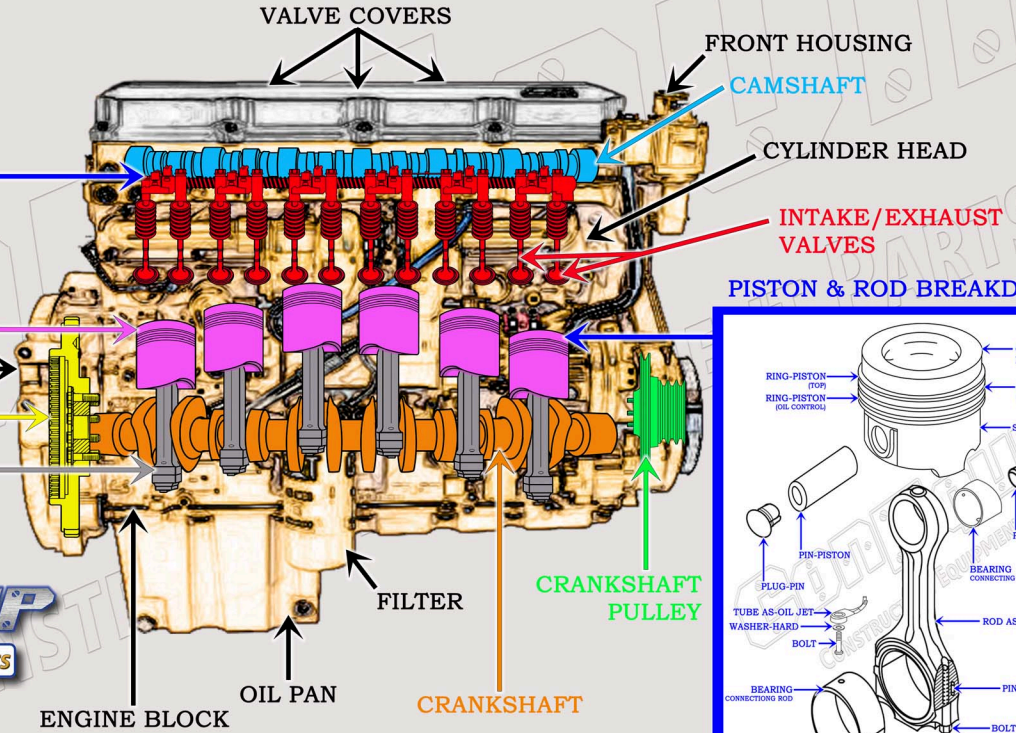

CAT C-15 DIESEL MACHINE ENGINE OVERHEAD CAMSHAFT PARTS DIAGRAM

SERIAL NUMBER PREFIX: **A3A**

VALVE TRAIN BREAKDOWN

PISTON & ROD BREAKDOWN

CONEQUIP
CONSTRUCTION EQUIPMENT PARTS
888-983-7847
WWW.CONEQUIP.COM