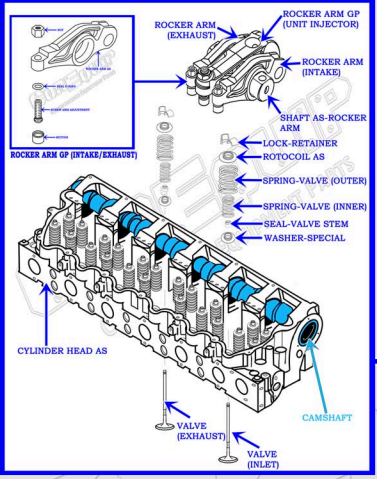

CAT C-15 DIESEL MACHINE ENGINE OVERHEAD CAMSHAFT PARTS DIAGRAM

SERIAL NUMBER PREFIX: **A3A**

VALVE TRAIN BREAKDOWN

PISTON & ROD BREAKDOWN

CONEQUIP
CONSTRUCTION EQUIPMENT PARTS
888-983-7847
WWW.CONEQUIP.COM