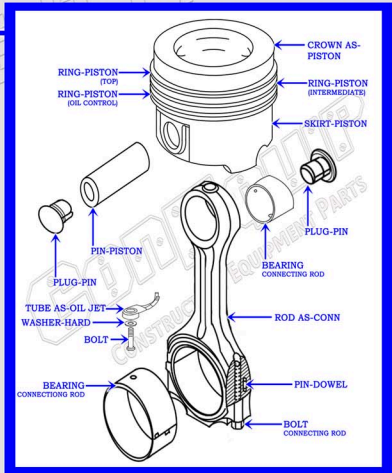

CAT C-15 DIESEL MACHINE ENGINE OVERHEAD CAMSHAFT PARTS DIAGRAM

SERIAL NUMBER PREFIX: **A3A**

VALVE TRAIN BREAKDOWN

PISTON & ROD BREAKDOWN

CONEQUIP
CONSTRUCTION EQUIPMENT PARTS
888-983-7847
WWW.CONEQUIP.COM