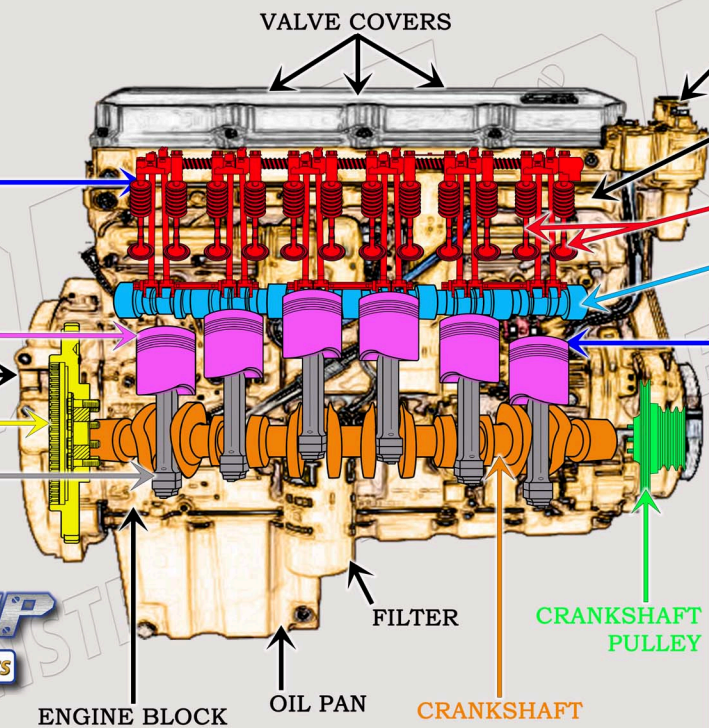

CAT C-15 DIESEL MACHINE ENGINE

CAM-IN-BLOCK PARTS DIAGRAM

SERIAL NUMBER PREFIX:
A3A

VALVE TRAIN BREAKDOWN

CONSTRUCTION EQUIPMENT PARTS

888-983-7847

WWW.CONEQUIP.COM