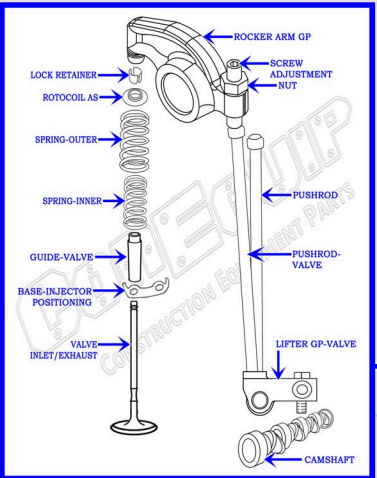

CAT C-15 DIESEL MACHINE ENGINE

CAM-IN-BLOCK PARTS DIAGRAM

SERIAL NUMBER PREFIX:
A3A

VALVE TRAIN BREAKDOWN

CONSTRUCTION EQUIPMENT PARTS

888-983-7847

WWW.CONEQUIP.COM