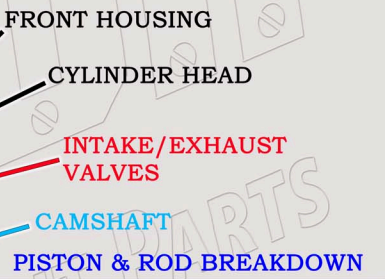

CAT C-15 DIESEL MACHINE ENGINE

CAM-IN-BLOCK PARTS DIAGRAM

SERIAL NUMBER PREFIX:
A3A

VALVE TRAIN BREAKDOWN

CONSTRUCTION EQUIPMENT PARTS

888-983-7847

WWW.CONEQUIP.COM