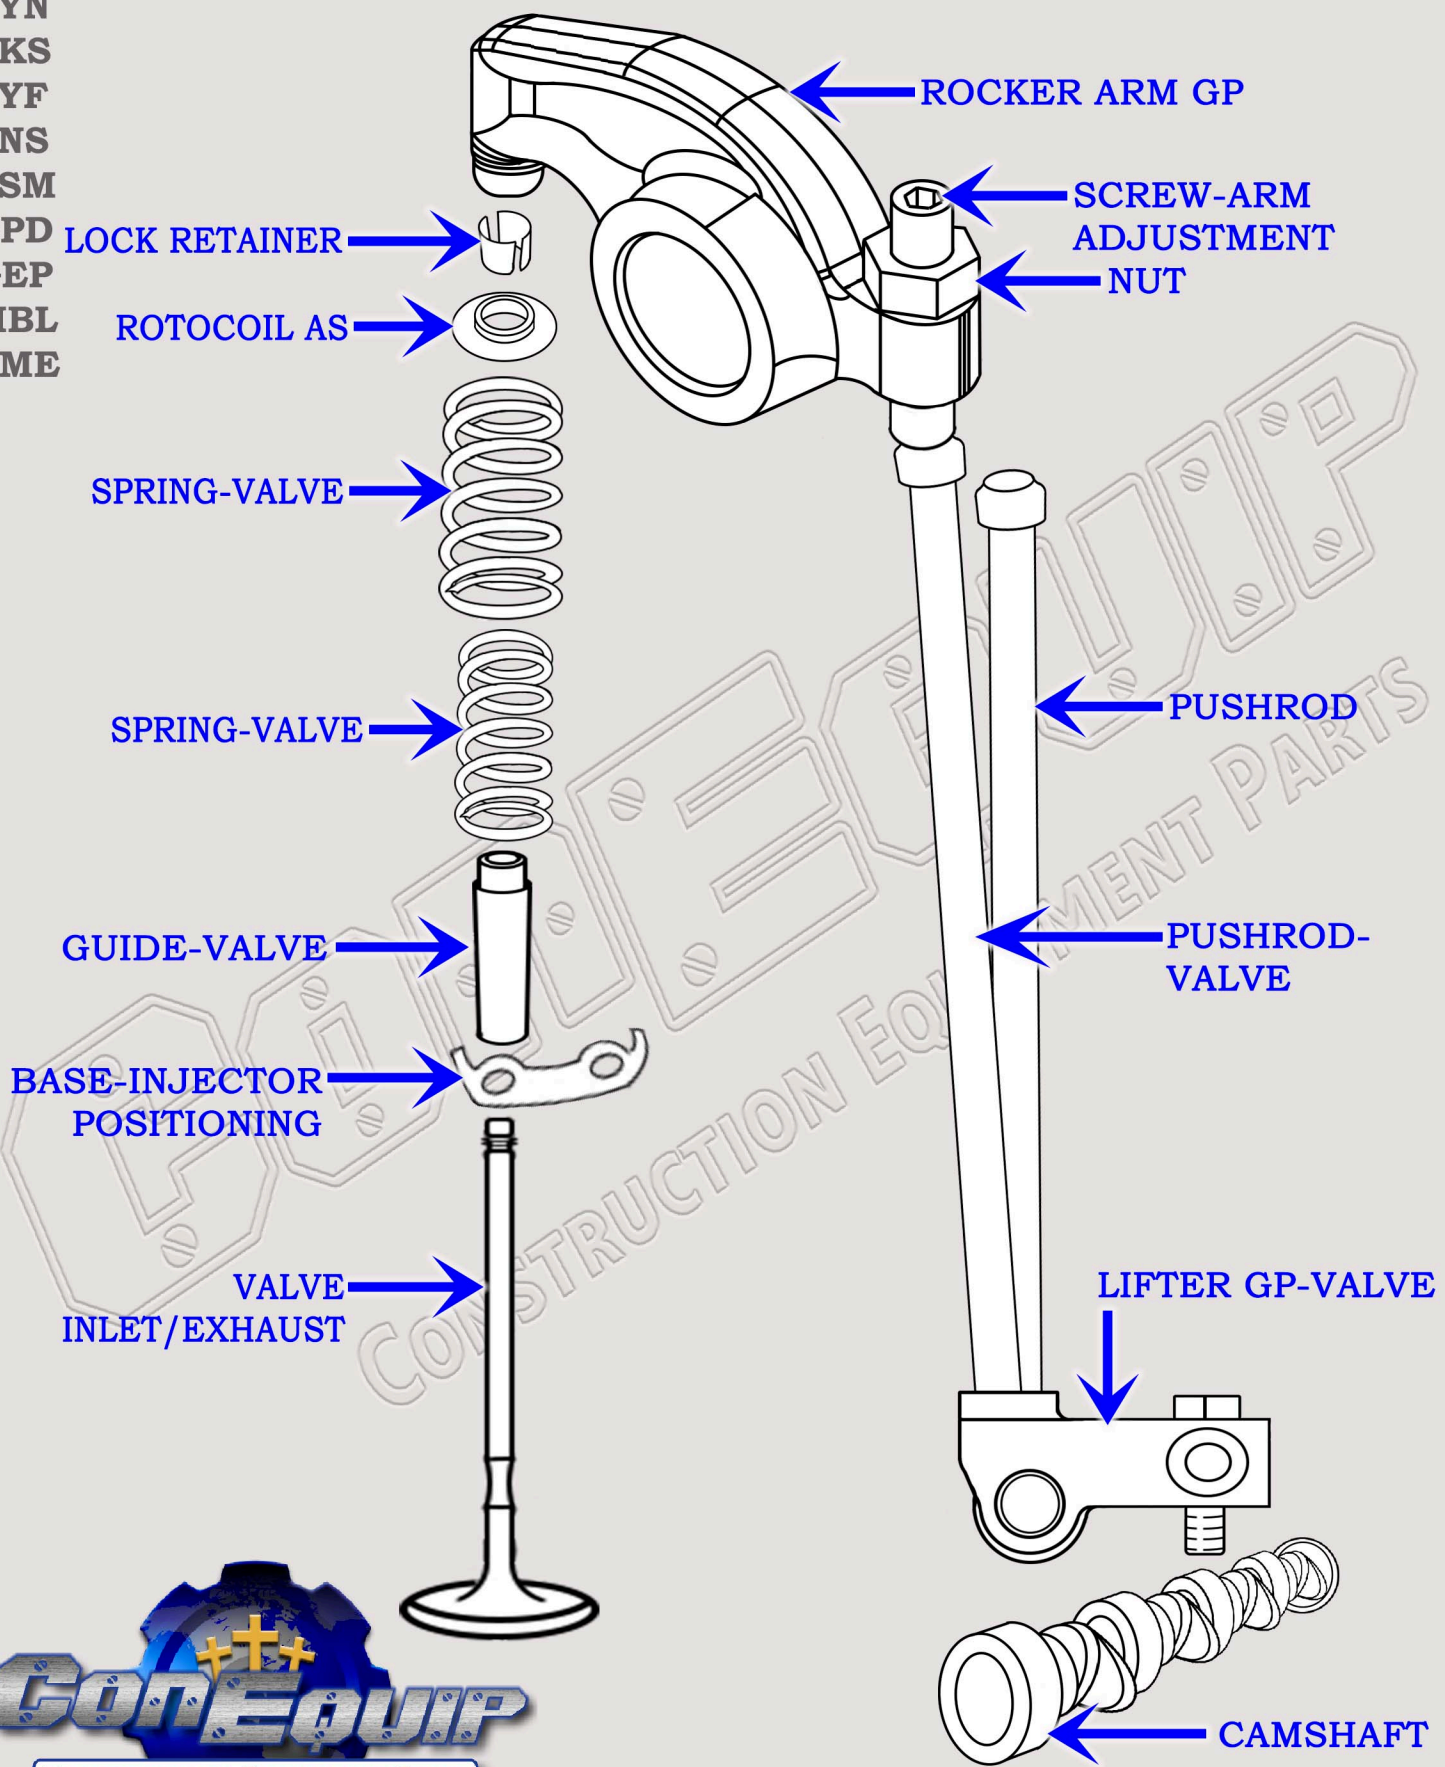

CAT C-12 DIESEL TRUCK ENGINE

VALVE TRAIN BREAKDOWN DIAGRAM

SERIAL NUMBER PREFIX:

- 1YN
- 2KS
- 8YF
- 9NS
- 9SM
- CPD
- GEP
- MBL
- TME

CONSTRUCTION EQUIPMENT PARTS

888-983-7847

WWW.CONEQUIP.COM