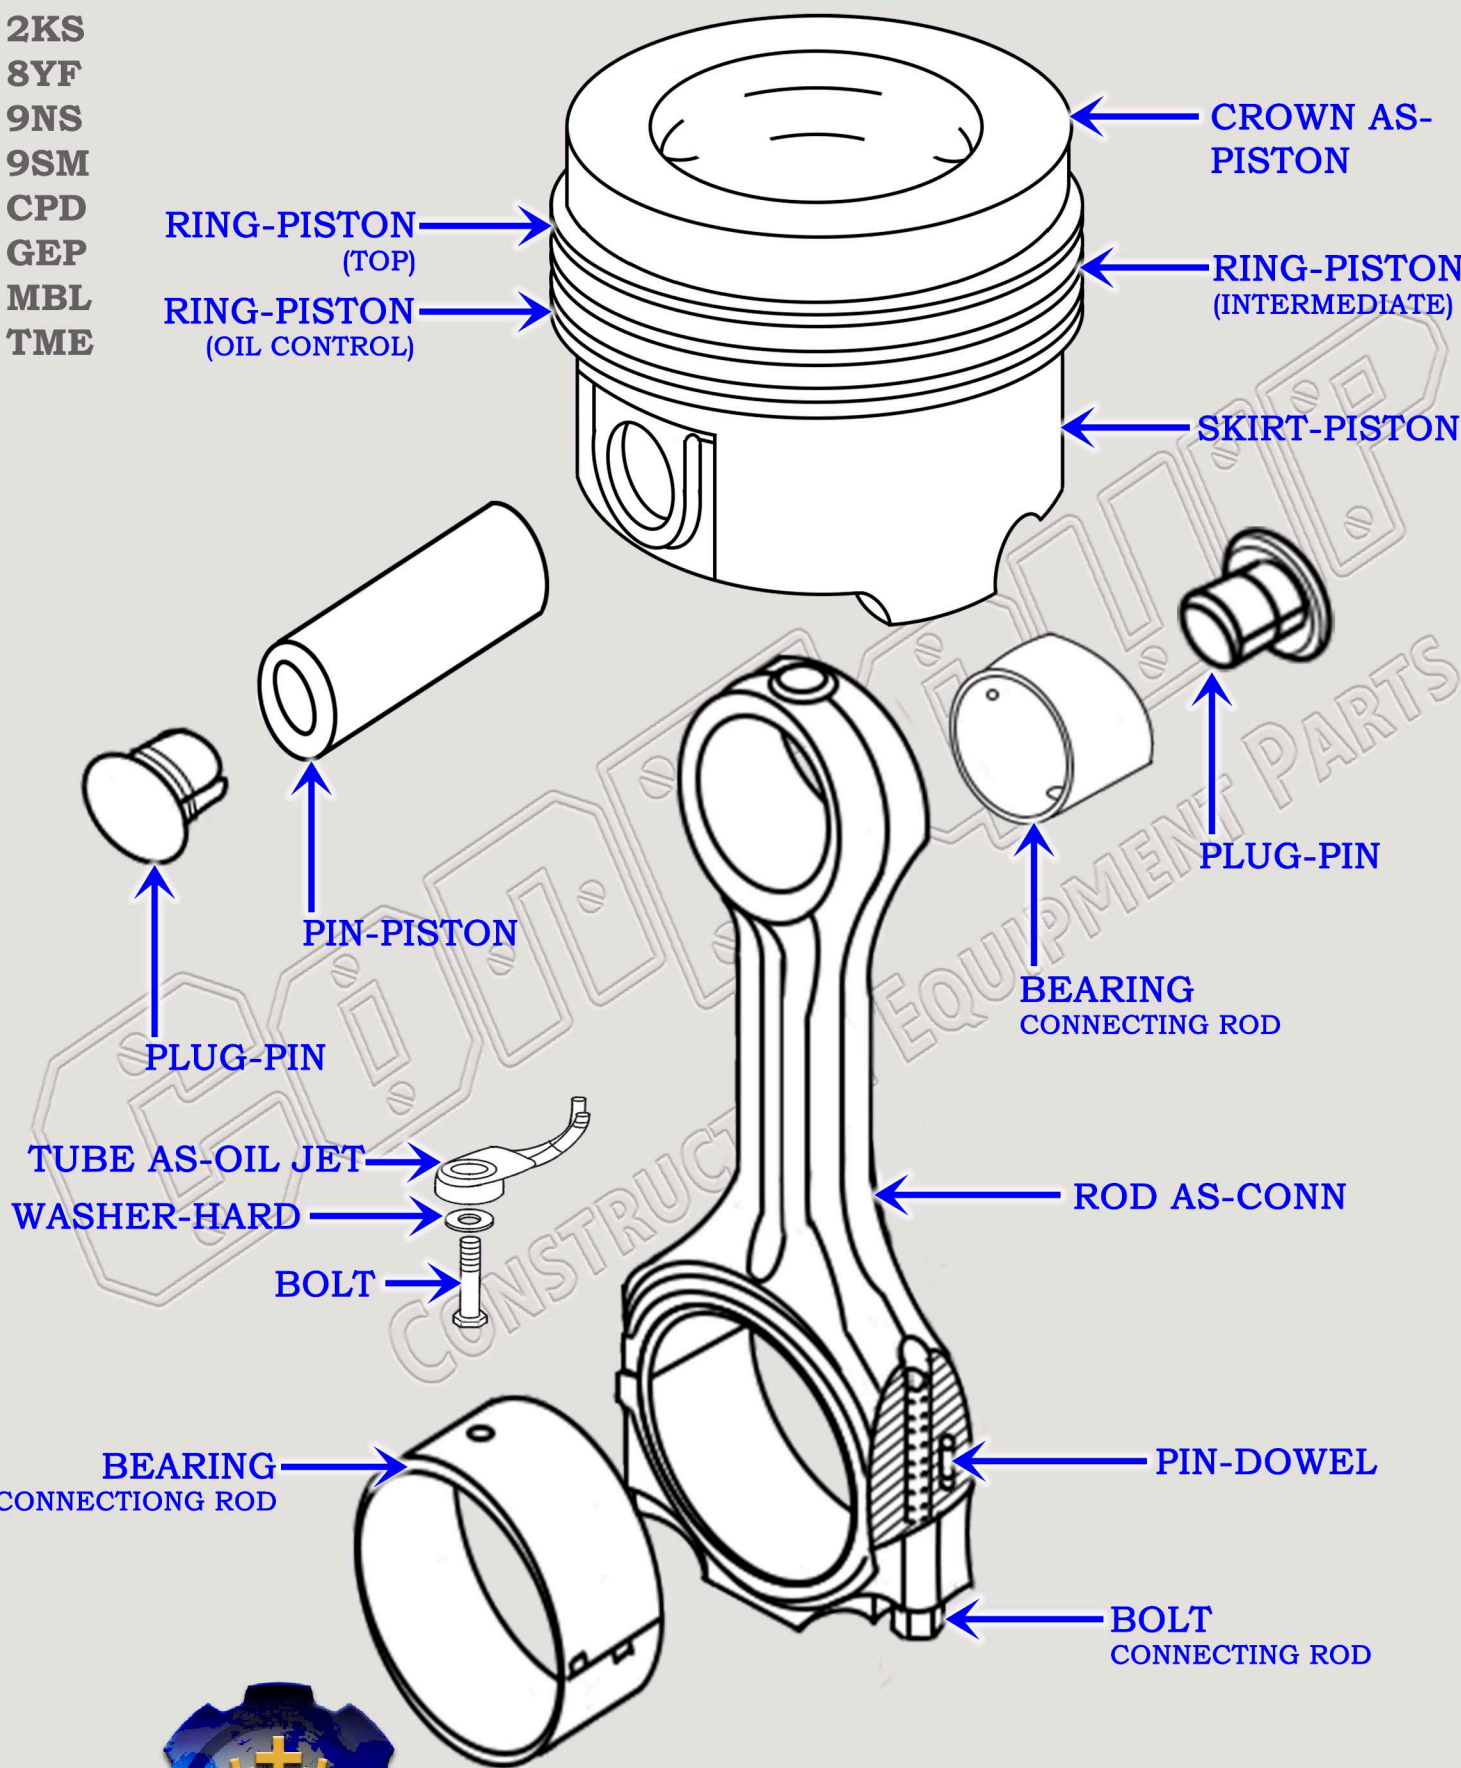

CAT C-12 DIESEL TRUCK ENGINE

PISTON & CONNECTING ROD BREAKDOWN DIAGRAM

SERIAL NUMBER PREFIX:

- 1YN
- 2KS
- 8YF
- 9NS
- 9SM
- CPD
- GEP
- MBL
- TME

888-983-7847

WWW.CONEQUIP.COM

© 2019 CONEQUIP PARTS & EQUIPMENT LLC