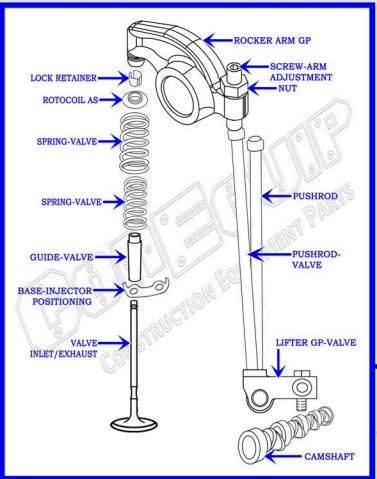

CAT C-12 DIESEL TRUCK ENGINE PARTS DIAGRAM

SERIAL NUMBER PREFIX:

- 1YN
- 2KS
- 8YF
- 9NS
- 9SM
- CPD
- GEP
- MBL
- TME

VALVE TRAIN BREAKDOWN

PISTON & ROD BREAKDOWN

CONE EQUIP
CONSTRUCTION EQUIPMENT PARTS
888-983-7847
WWW.CONEQUIP.COM