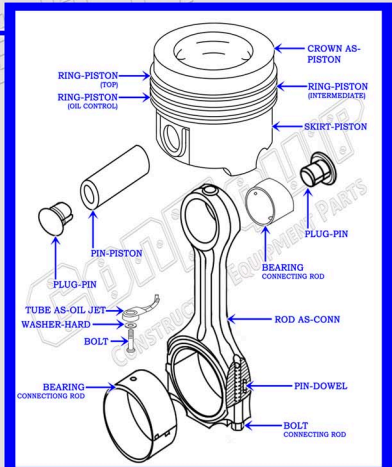

CAT C-12 DIESEL TRUCK ENGINE PARTS DIAGRAM

SERIAL NUMBER PREFIX:

- 1YN
- 2KS
- 8YF
- 9NS
- 9SM
- CPD
- GEP
- MBL
- TME

VALVE TRAIN BREAKDOWN

PISTON & ROD BREAKDOWN

CONE EQUIP
CONSTRUCTION EQUIPMENT PARTS
888-983-7847
WWW.CONEQUIP.COM