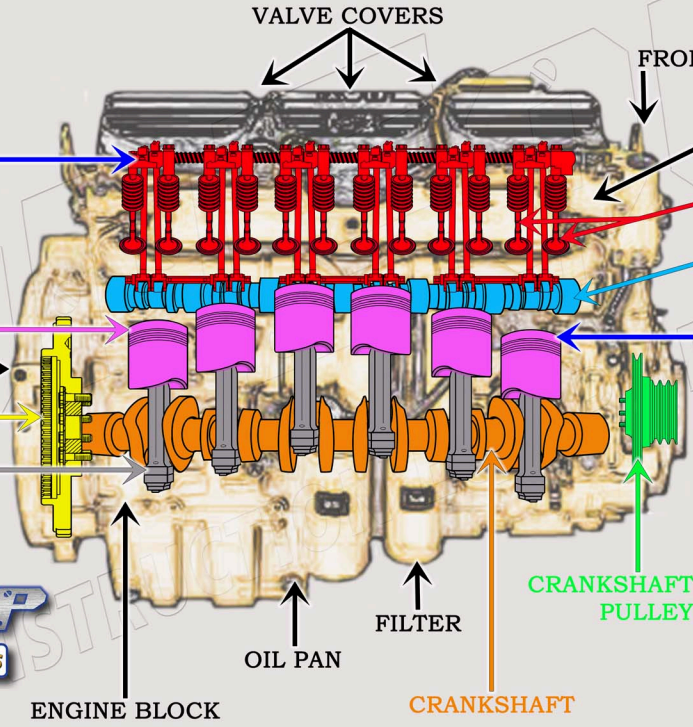

CAT C-12 DIESEL TRUCK ENGINE PARTS DIAGRAM

SERIAL NUMBER PREFIX:

- 1YN
- 2KS
- 8YF
- 9NS
- 9SM
- CPD
- GEP
- MBL
- TME

VALVE TRAIN BREAKDOWN

PISTON & ROD BREAKDOWN

CONE EQUIP
CONSTRUCTION EQUIPMENT PARTS
888-983-7847
WWW.CONEQUIP.COM