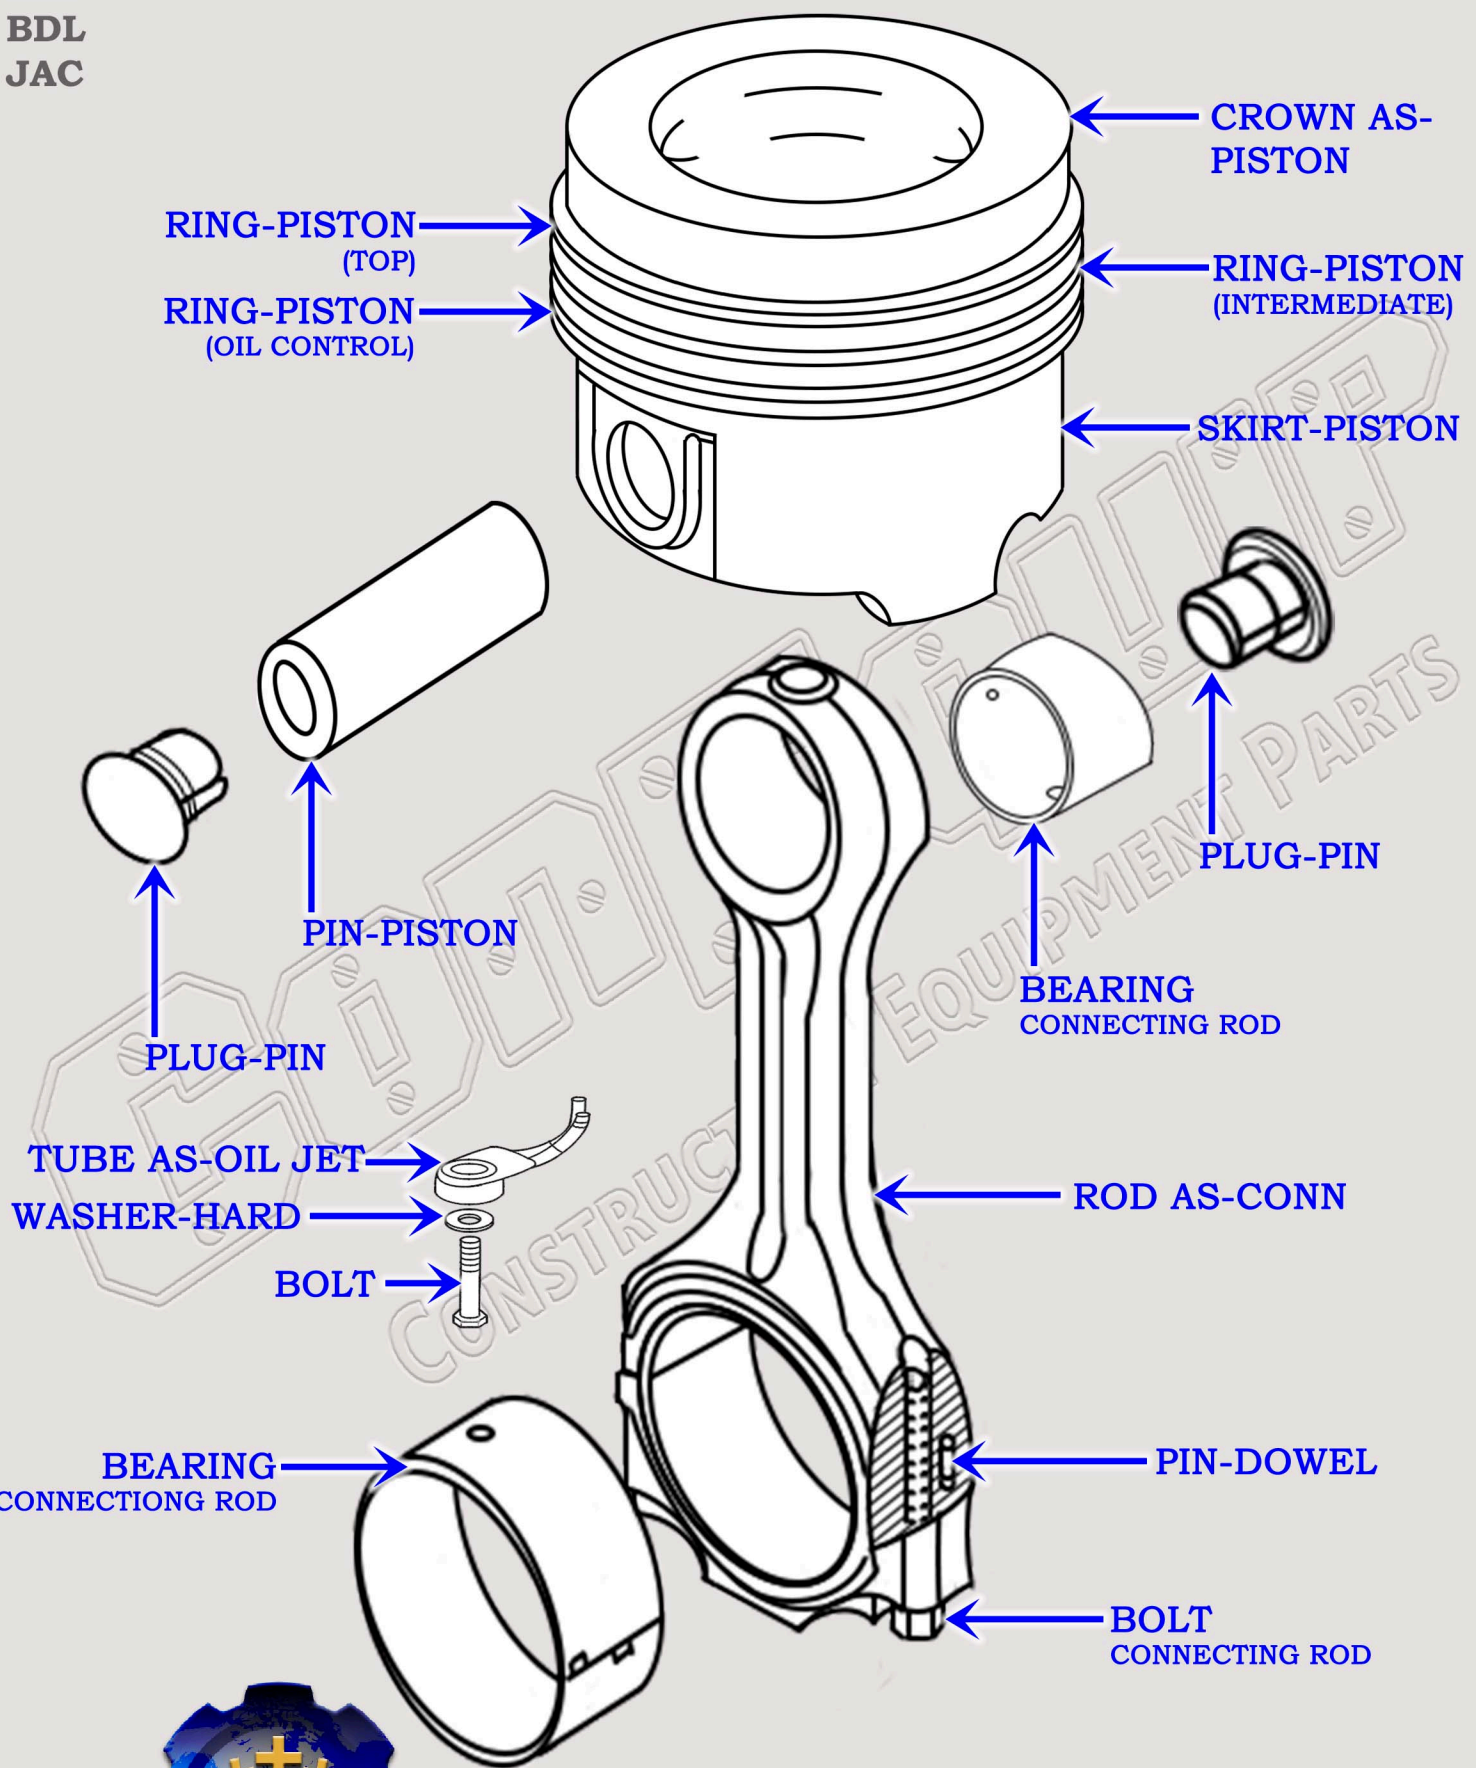

CAT C-12 DIESEL MACHINE ENGINE

PISTON & CONNECTING ROD BREAKDOWN DIAGRAM

SERIAL NUMBER PREFIX:

- 5ED
- BDL
- JAC

888-983-7847

WWW.CONEQUIP.COM

© 2019 CONEQUIP PARTS & EQUIPMENT LLC