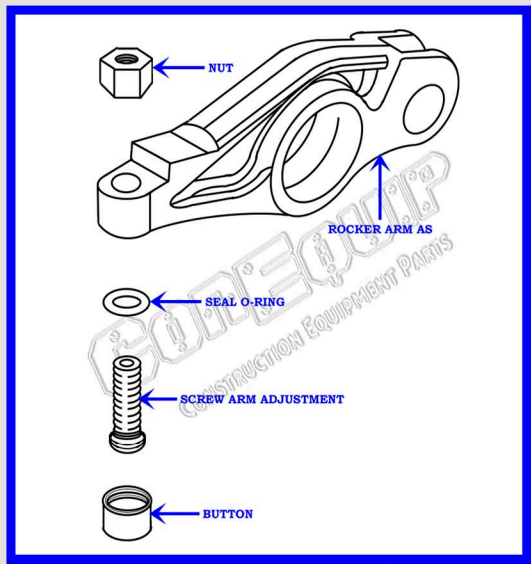

CAT C-12 DIESEL MACHINE ENGINE OVERHEAD CAMSHAFT VALVE TRAIN BREAKDOWN DIAGRAM

SERIAL NUMBER PREFIX:
5ED, BDL, JAC

ROCKER ARM GP (INTAKE/EXHAUST)

888-983-7847
WWW.CONEQUIP.COM