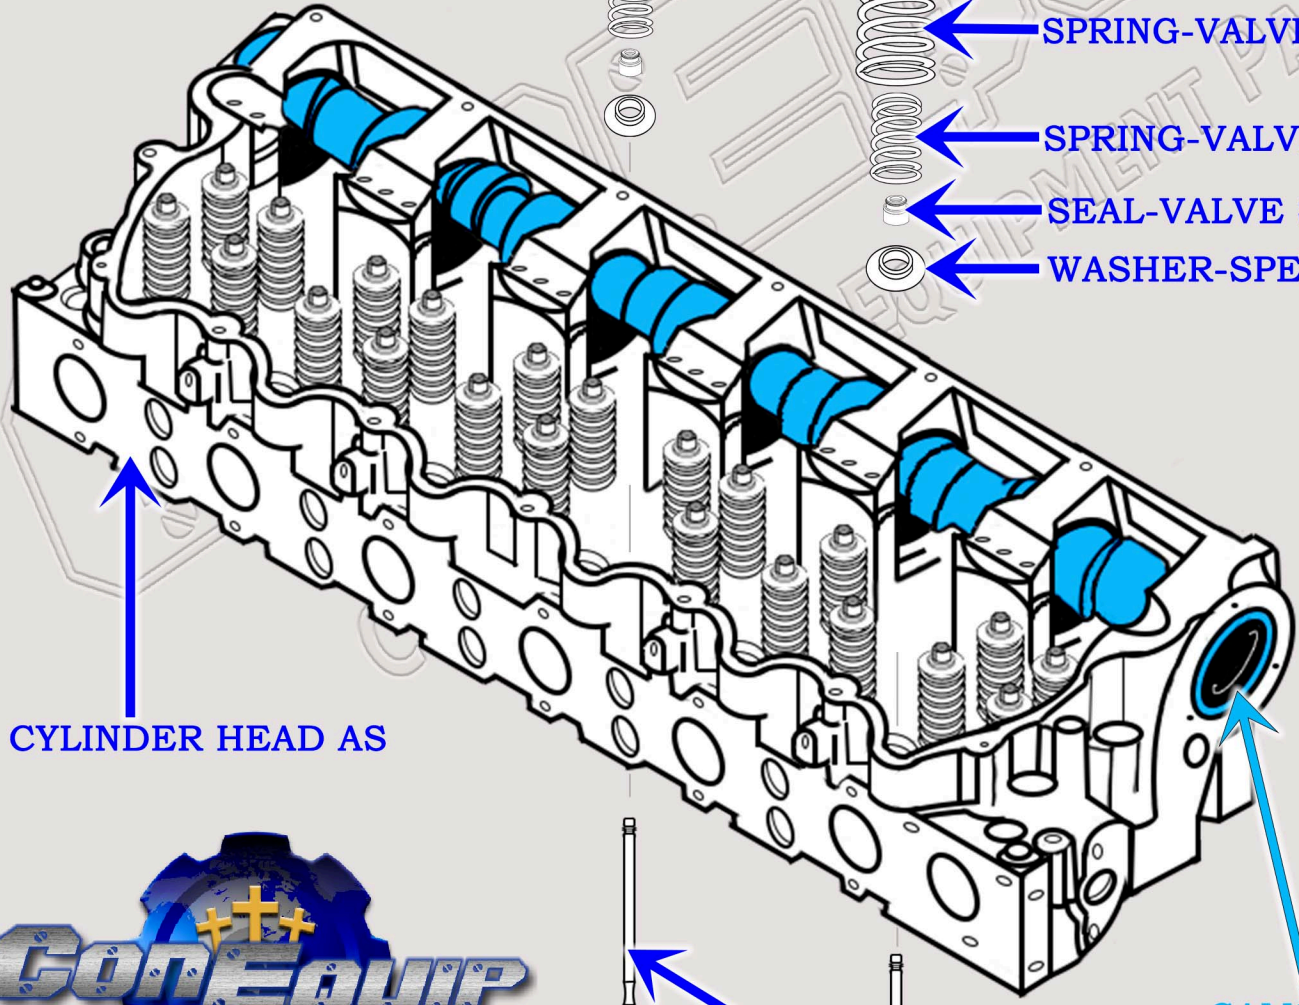

CAT C-12 DIESEL MACHINE ENGINE OVERHEAD CAMSHAFT VALVE TRAIN BREAKDOWN DIAGRAM

SERIAL NUMBER PREFIX:
5ED, BDL, JAC

ROCKER ARM GP (INTAKE/EXHAUST)

888-983-7847
WWW.CONEQUIP.COM