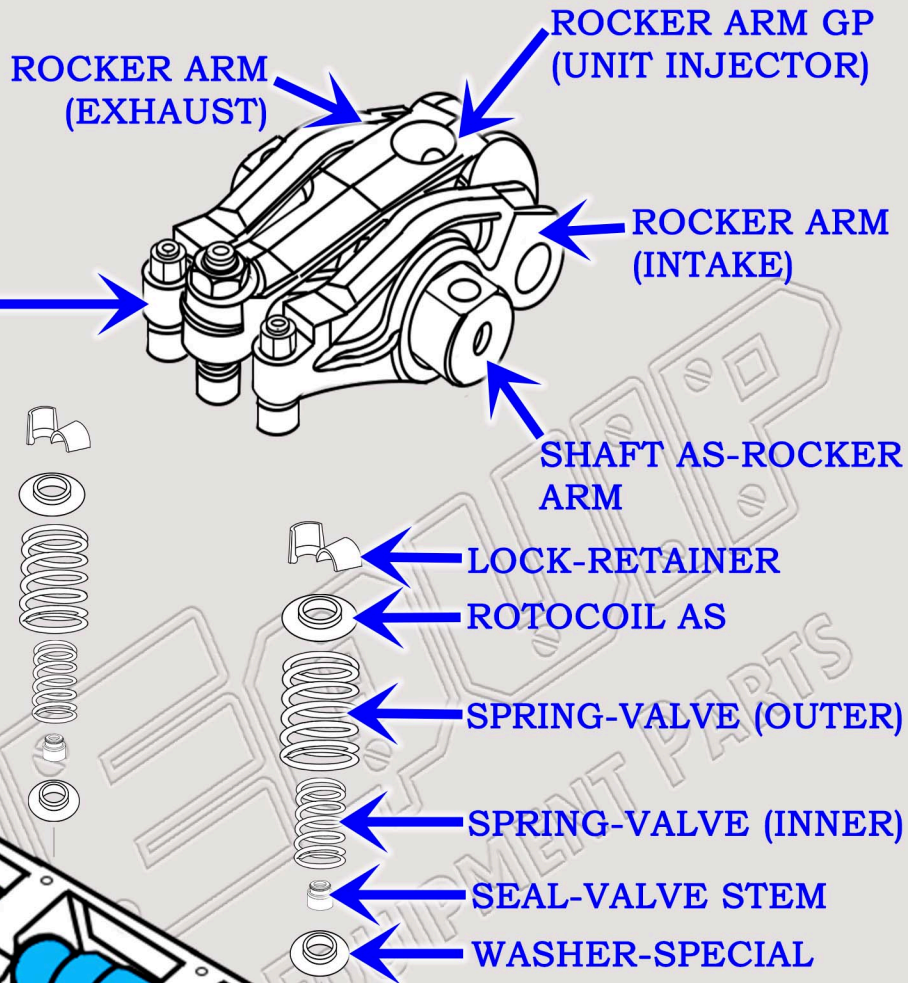

CAT C-12 DIESEL MACHINE ENGINE OVERHEAD CAMSHAFT VALVE TRAIN BREAKDOWN DIAGRAM

SERIAL NUMBER PREFIX:
5ED, BDL, JAC

ROCKER ARM GP (INTAKE/EXHAUST)

888-983-7847
WWW.CONEQUIP.COM