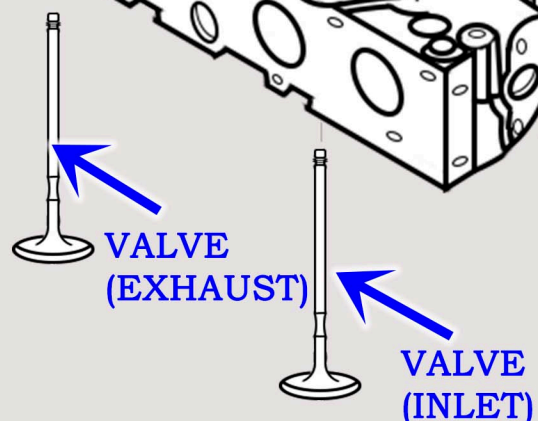

CAT C-12 DIESEL MACHINE ENGINE OVERHEAD CAMSHAFT VALVE TRAIN BREAKDOWN DIAGRAM

SERIAL NUMBER PREFIX:
5ED, BDL, JAC

ROCKER ARM GP (INTAKE/EXHAUST)

888-983-7847
WWW.CONEQUIP.COM