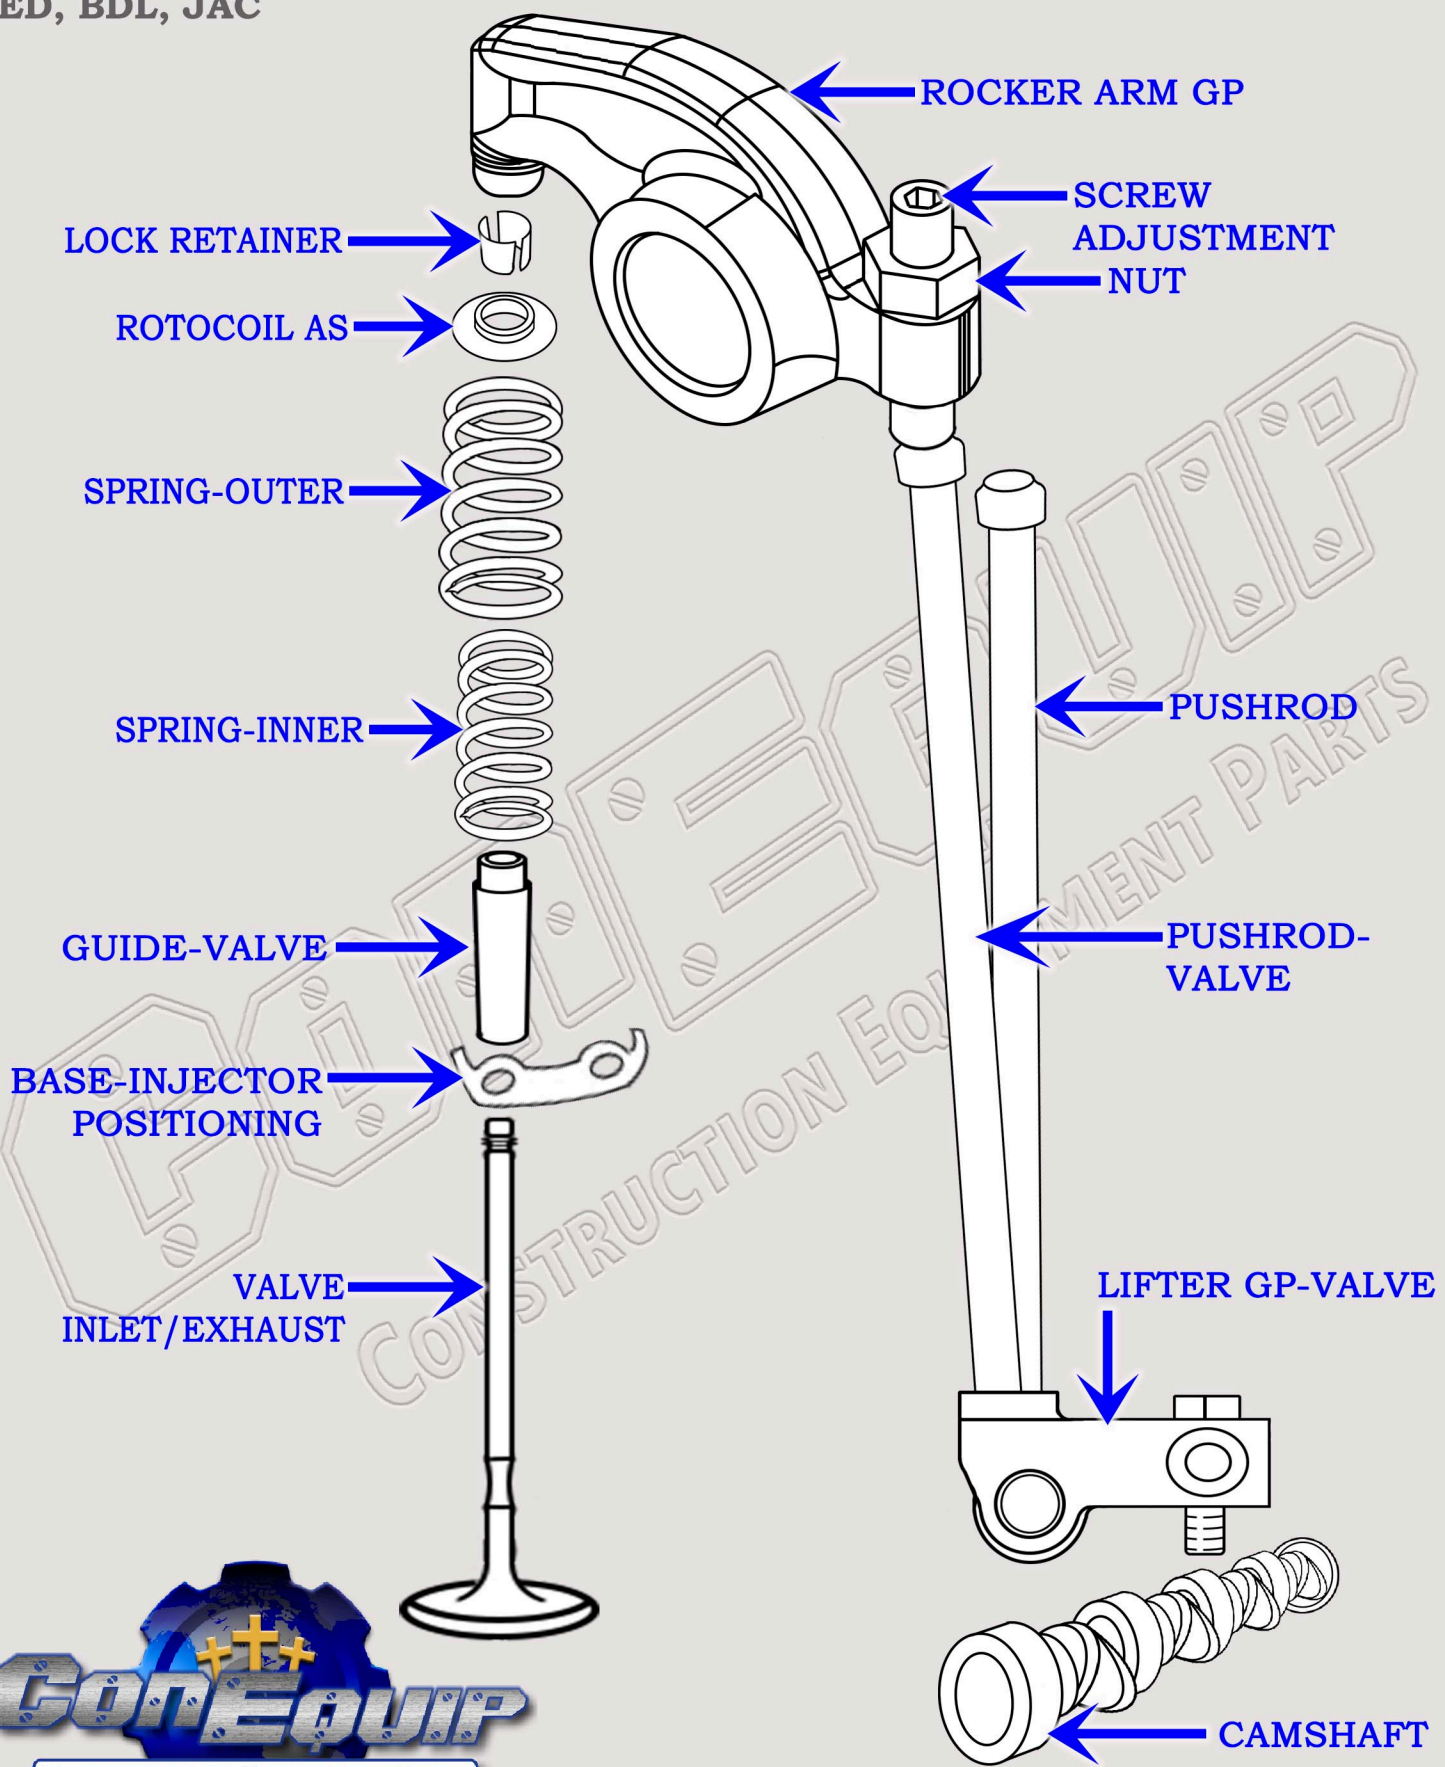

CAT C-12 DIESEL MACHINE ENGINE

CAM-IN-BLOCK VALVE TRAIN BREAKDOWN DIAGRAM

SERIAL NUMBER PREFIX:
5ED, BDL, JAC

888-983-7847
WWW.CONEQUIP.COM