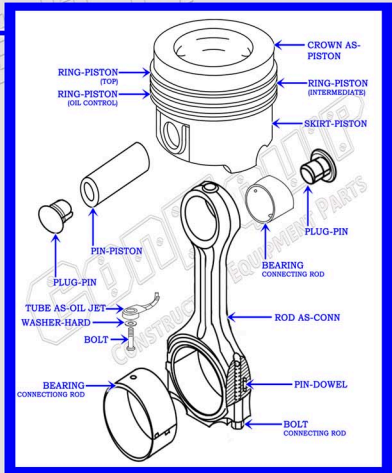

CAT C-12 DIESEL MACHINE ENGINE OVERHEAD CAMSHAFT PARTS DIAGRAM

SERIAL NUMBER PREFIX:

5ED
BDL
JAC

VALVE TRAIN BREAKDOWN

PISTON & ROD BREAKDOWN

888-983-7847

WWW.CONEEQUIP.COM