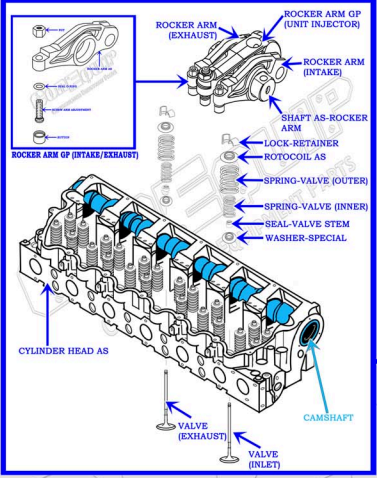

CAT C-12 DIESEL MACHINE ENGINE OVERHEAD CAMSHAFT PARTS DIAGRAM

SERIAL NUMBER PREFIX:

5ED
BDL
JAC

VALVE TRAIN BREAKDOWN

PISTON & ROD BREAKDOWN

888-983-7847

WWW.CONEEQUIP.COM