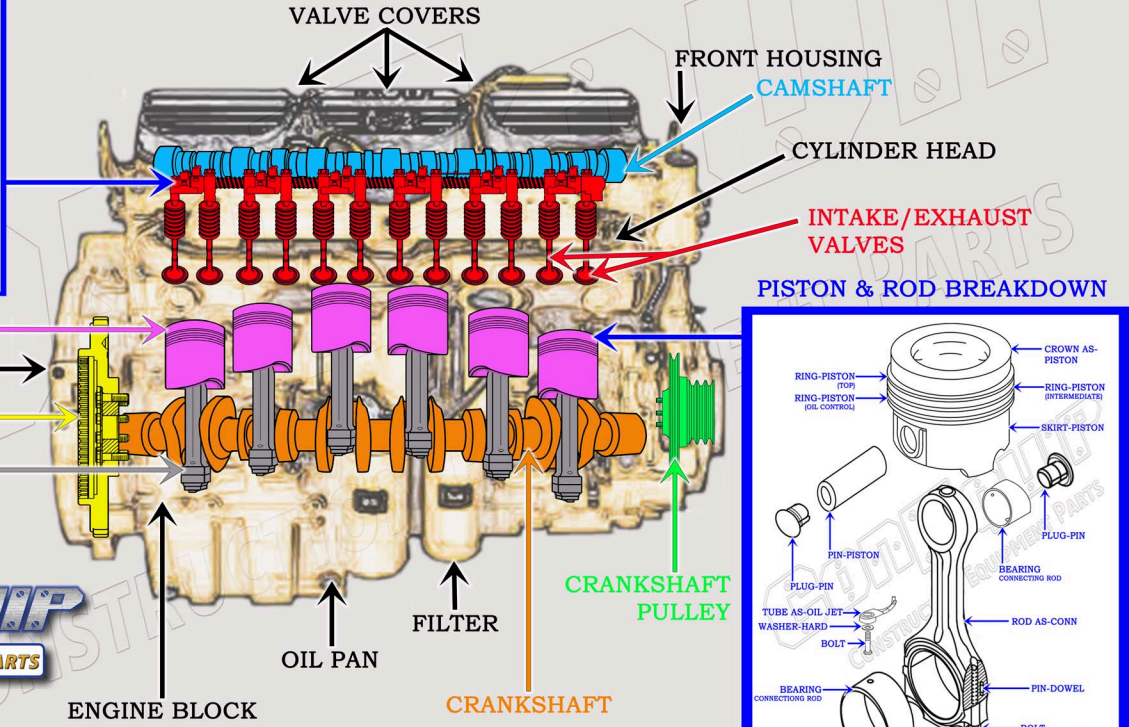

CAT C-12 DIESEL MACHINE ENGINE OVERHEAD CAMSHAFT PARTS DIAGRAM

SERIAL NUMBER PREFIX:

5ED
BDL
JAC

VALVE TRAIN BREAKDOWN

PISTON & ROD BREAKDOWN

888-983-7847

WWW.CONEEQUIP.COM