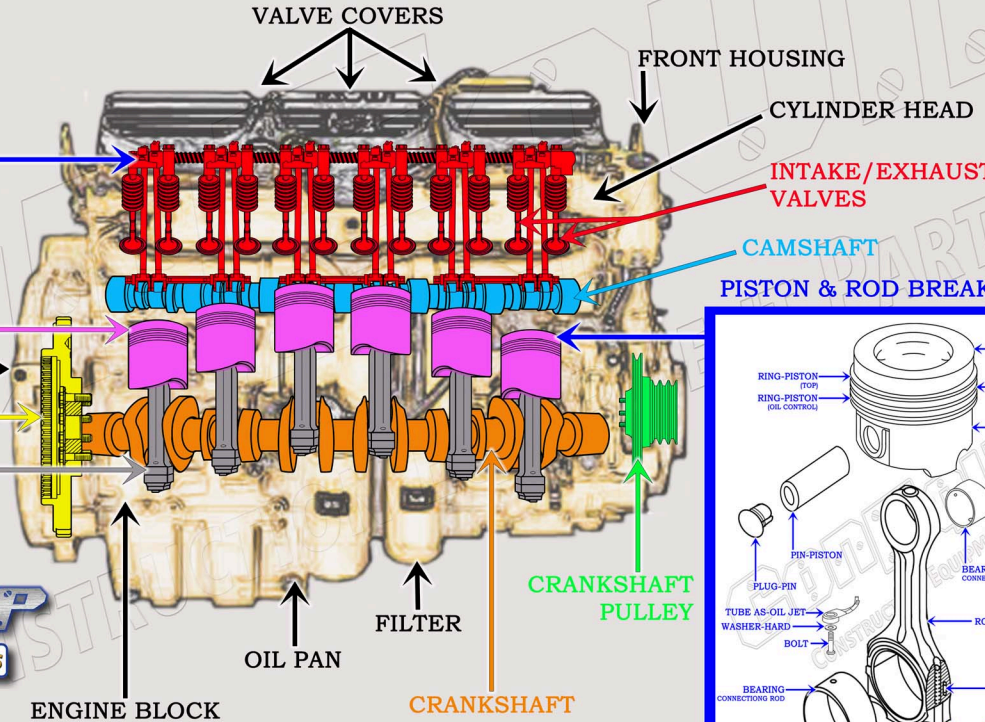

CAT C-12 DIESEL MACHINE ENGINE

CAM-IN-BLOCK PARTS DIAGRAM

SERIAL NUMBER PREFIX:

5ED
BDL
JAC

VALVE TRAIN BREAKDOWN

PISTON & ROD BREAKDOWN

888-983-7847

WWW.CONEQUIP.COM