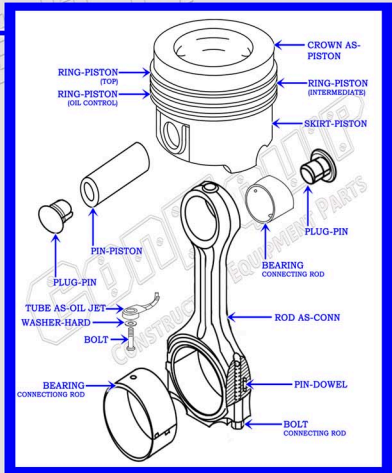

CAT C-12 DIESEL MACHINE ENGINE

CAM-IN-BLOCK PARTS DIAGRAM

SERIAL NUMBER PREFIX:

5ED
BDL
JAC

VALVE TRAIN BREAKDOWN

PISTON & ROD BREAKDOWN

888-983-7847

WWW.CONEQUIP.COM