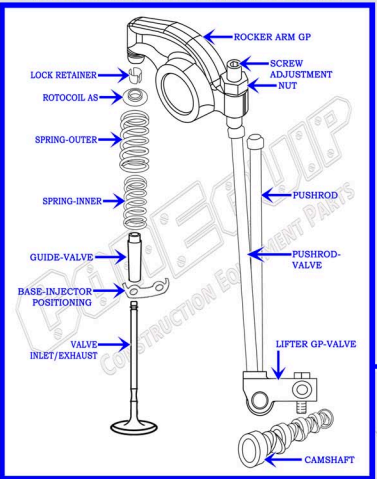

CAT C-12 DIESEL MACHINE ENGINE

CAM-IN-BLOCK PARTS DIAGRAM

SERIAL NUMBER PREFIX:

5ED
BDL
JAC

VALVE TRAIN BREAKDOWN

PISTON & ROD BREAKDOWN

888-983-7847

WWW.CONEQUIP.COM