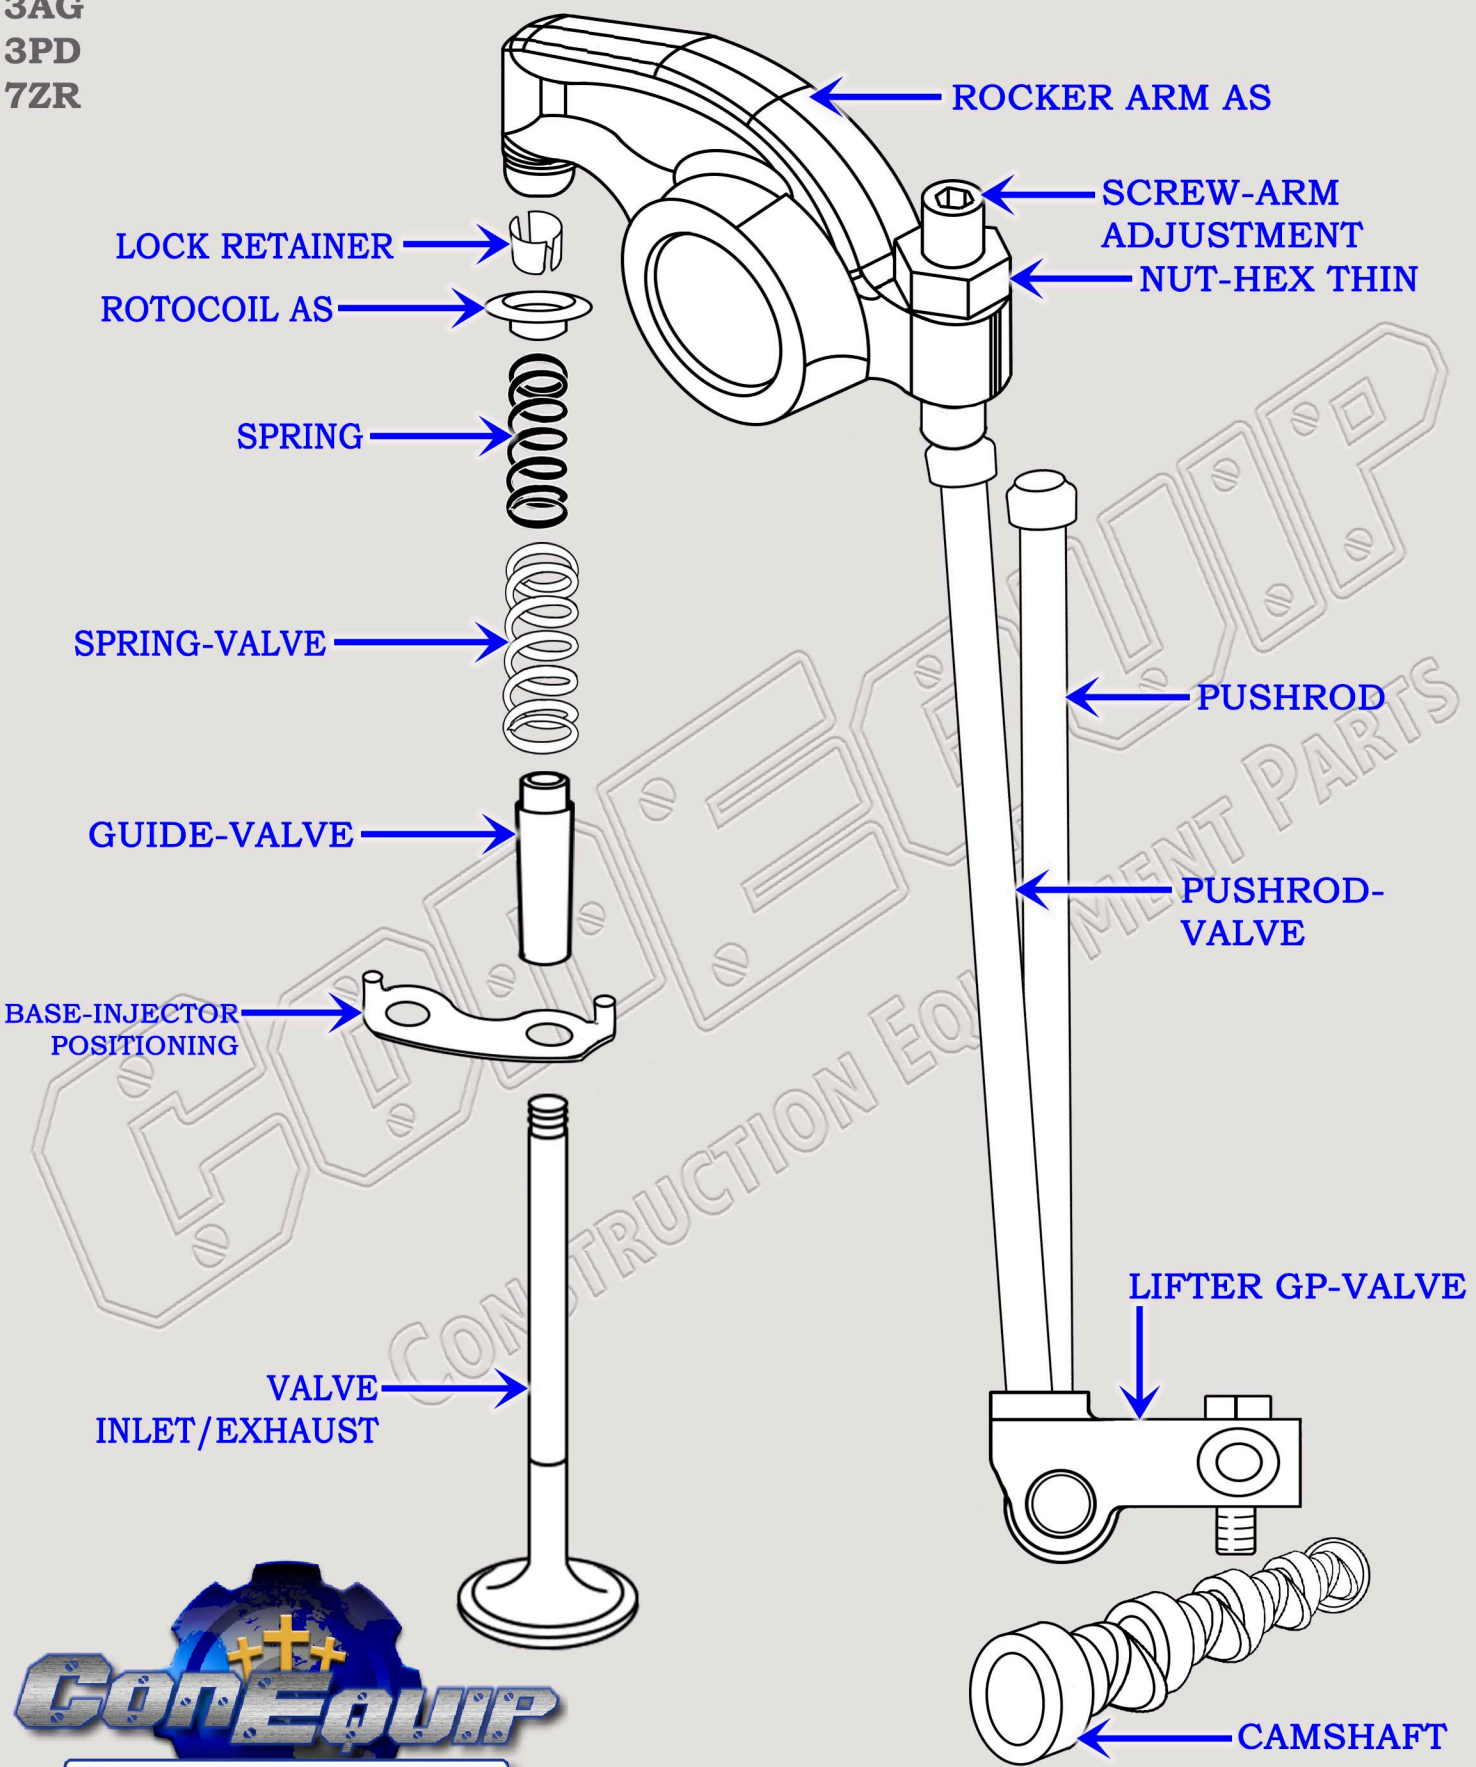

# CAT 3176C DIESEL MACHINE ENGINE

## VALVE TRAIN BREAKDOWN DIAGRAM

SERIAL NUMBER PREFIX:

- 3AG
- 3PD
- 7ZR

CONSTRUCTION EQUIPMENT PARTS

888-983-7847

WWW.CONEQUIP.COM