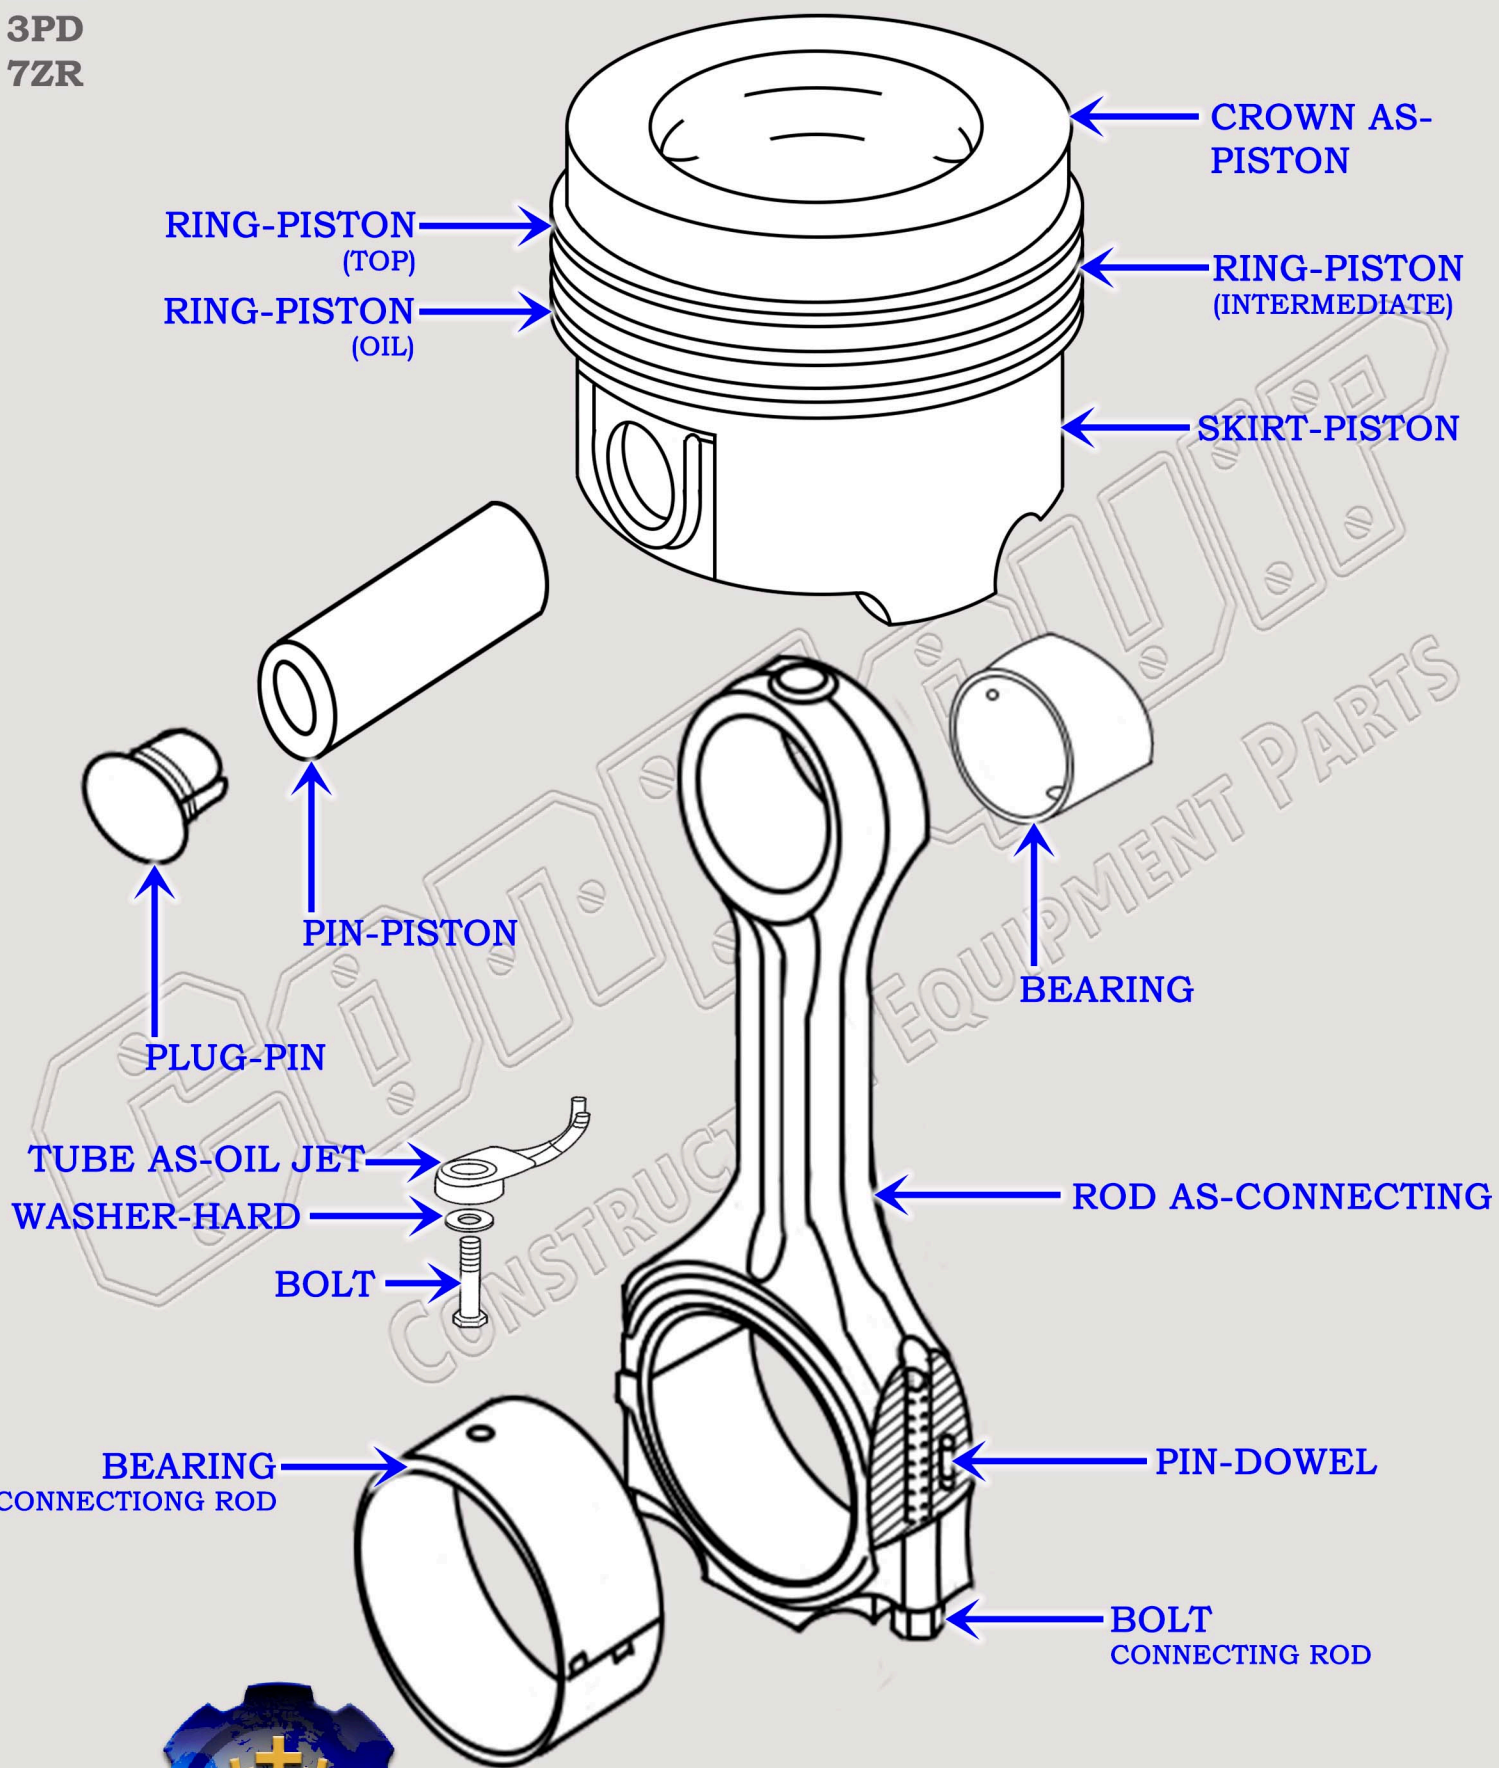

CAT 3176C DIESEL MACHINE ENGINE

PISTON & CONNECTING ROD BREAKDOWN DIAGRAM

SERIAL NUMBER PREFIX:

- 3AG
- 3PD
- 7ZR

888-983-7847

WWW.CONEQUIP.COM

© 2019 CONEQUIP PARTS & EQUIPMENT LLC