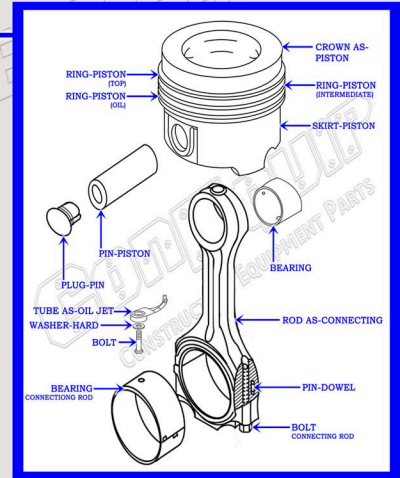

CAT 3176C DIESEL MACHINE ENGINE PARTS DIAGRAM

SERIAL NUMBER PREFIX:

3AG
3PD
7ZR

VALVE TRAIN BREAKDOWN

888-983-7847

WWW.CONEQUIP.COM