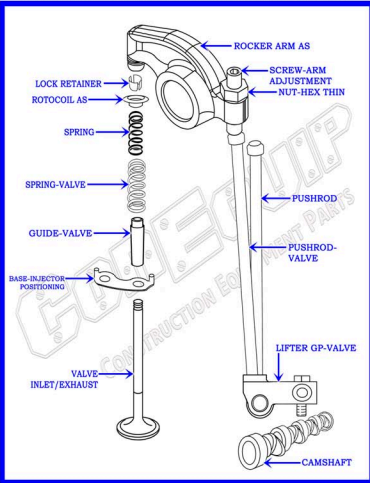

CAT 3176C DIESEL MACHINE ENGINE PARTS DIAGRAM

SERIAL NUMBER PREFIX:

3AG
3PD
7ZR

VALVE TRAIN BREAKDOWN

888-983-7847

WWW.CONEQUIP.COM