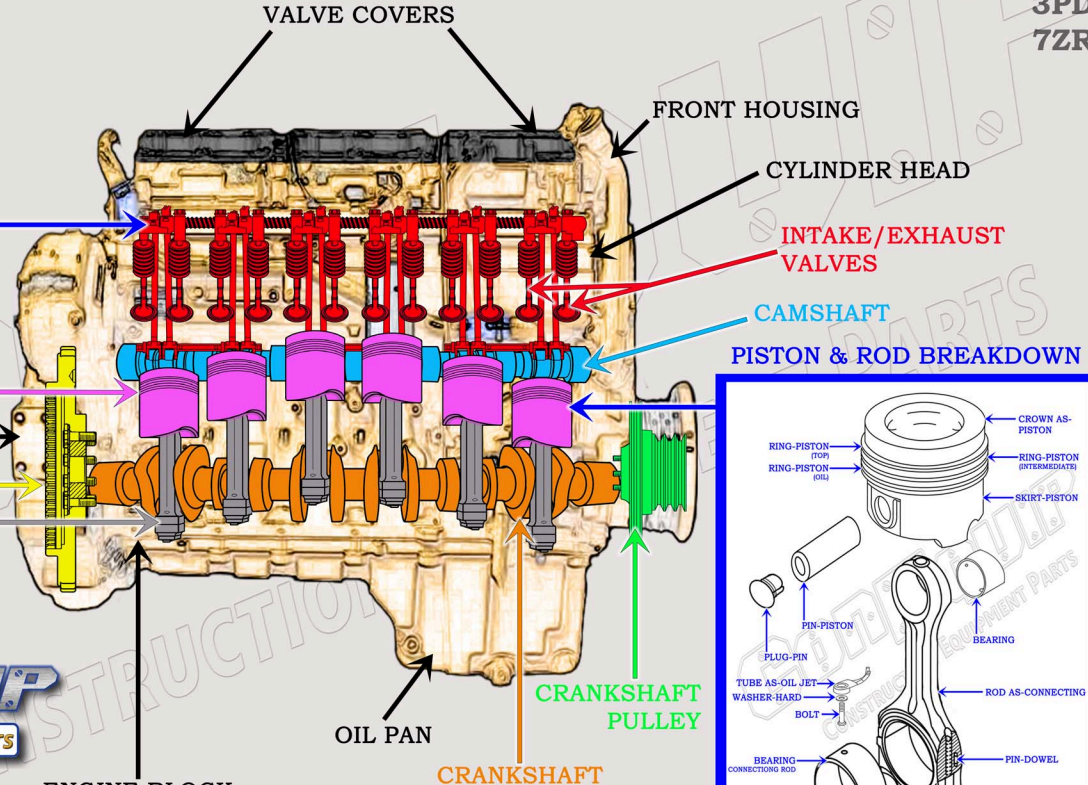

CAT 3176C DIESEL MACHINE ENGINE PARTS DIAGRAM

SERIAL NUMBER PREFIX:

3AG
3PD
7ZR

VALVE TRAIN BREAKDOWN

888-983-7847

WWW.CONEQUIP.COM