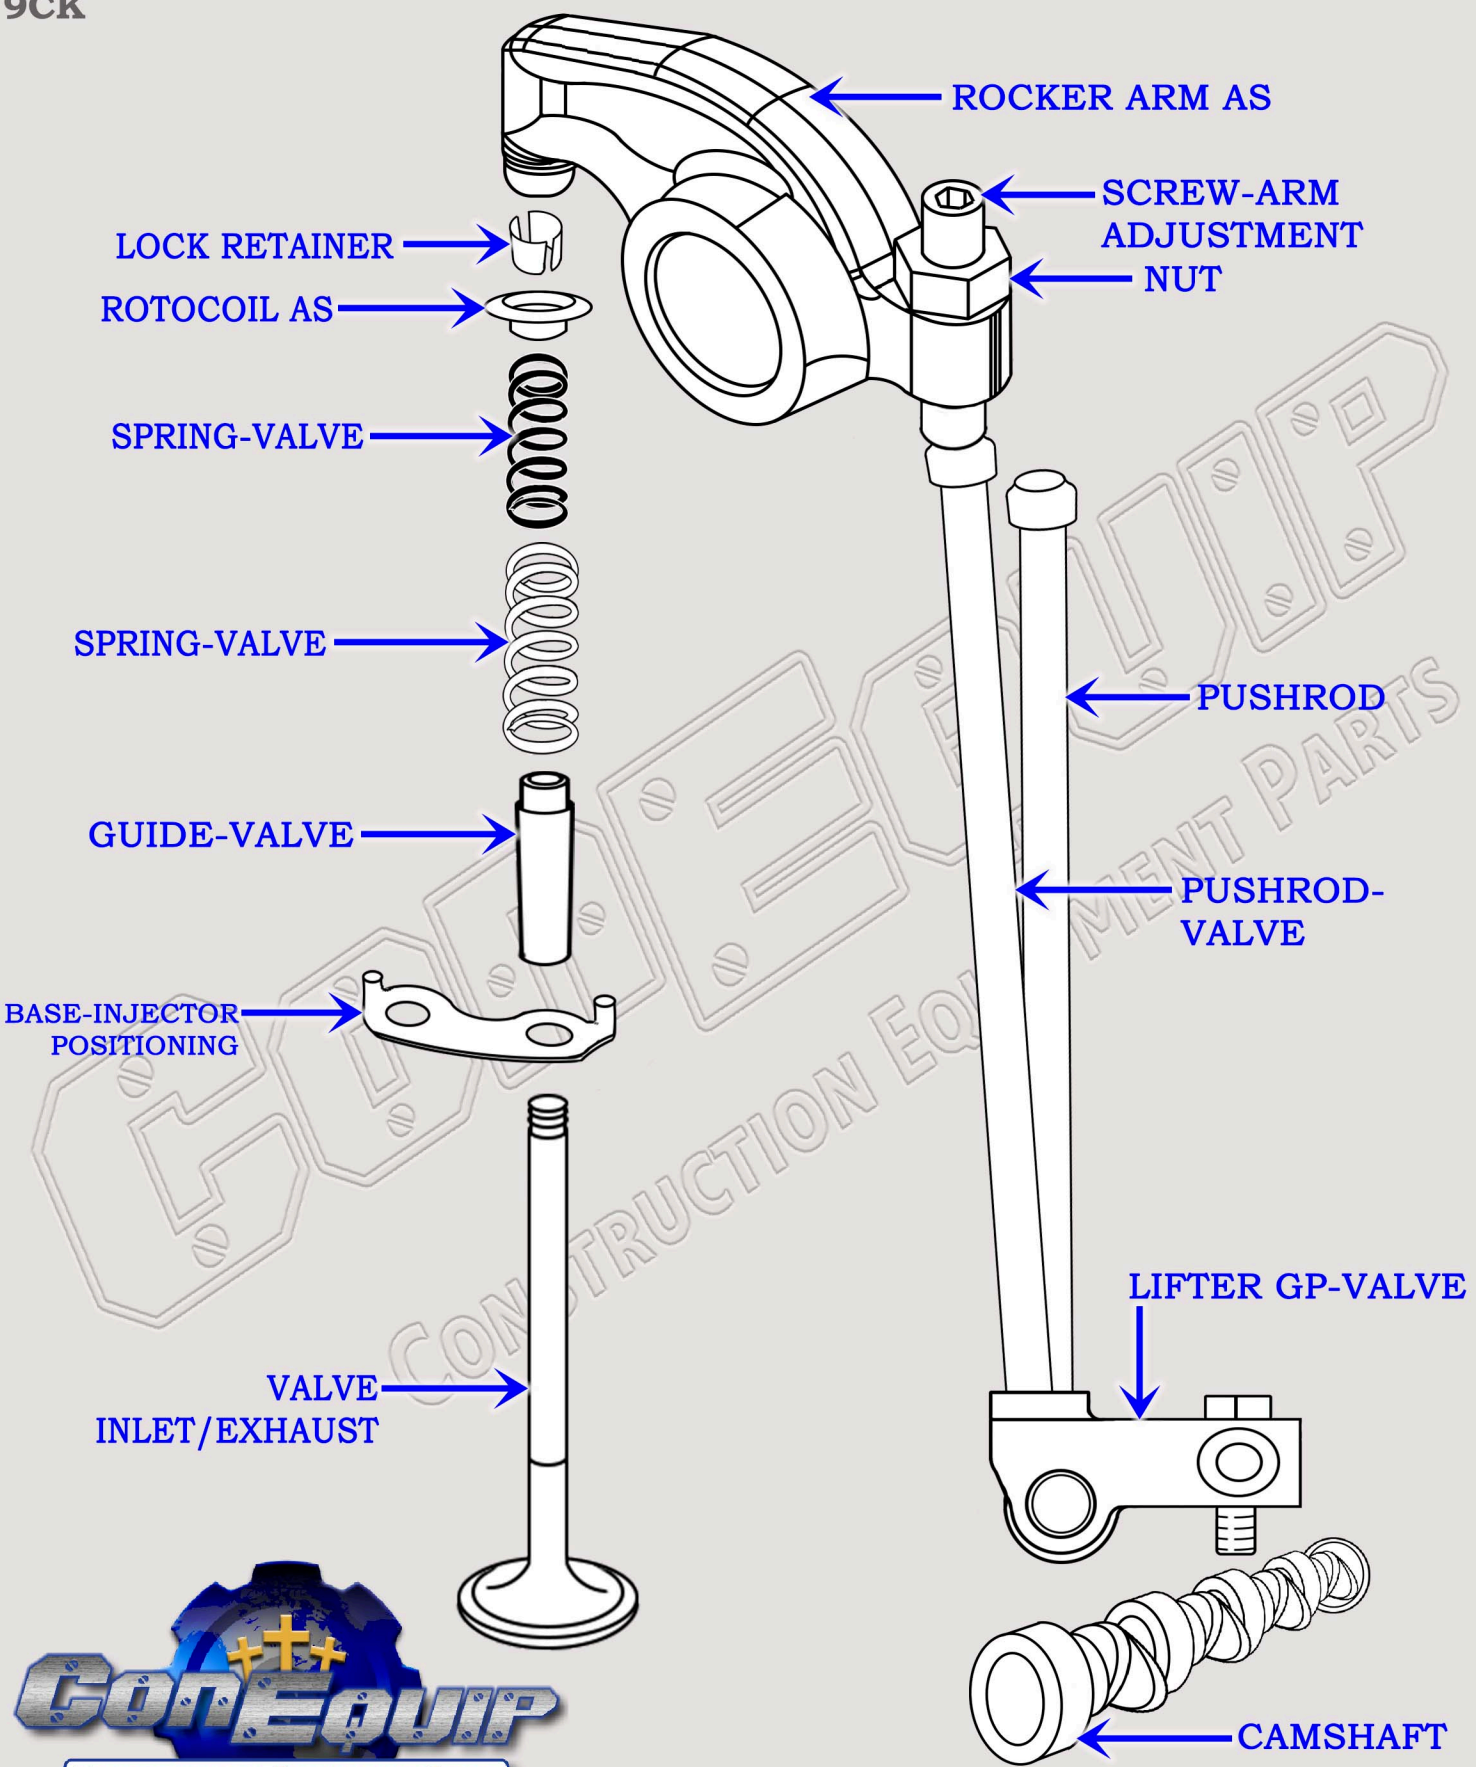

CAT 3176B DIESEL TRUCK ENGINE

VALVE TRAIN BREAKDOWN DIAGRAM

SERIAL NUMBER PREFIX:

9CK

CONSTRUCTION EQUIPMENT PARTS

888-983-7847

WWW.CONEQUIP.COM