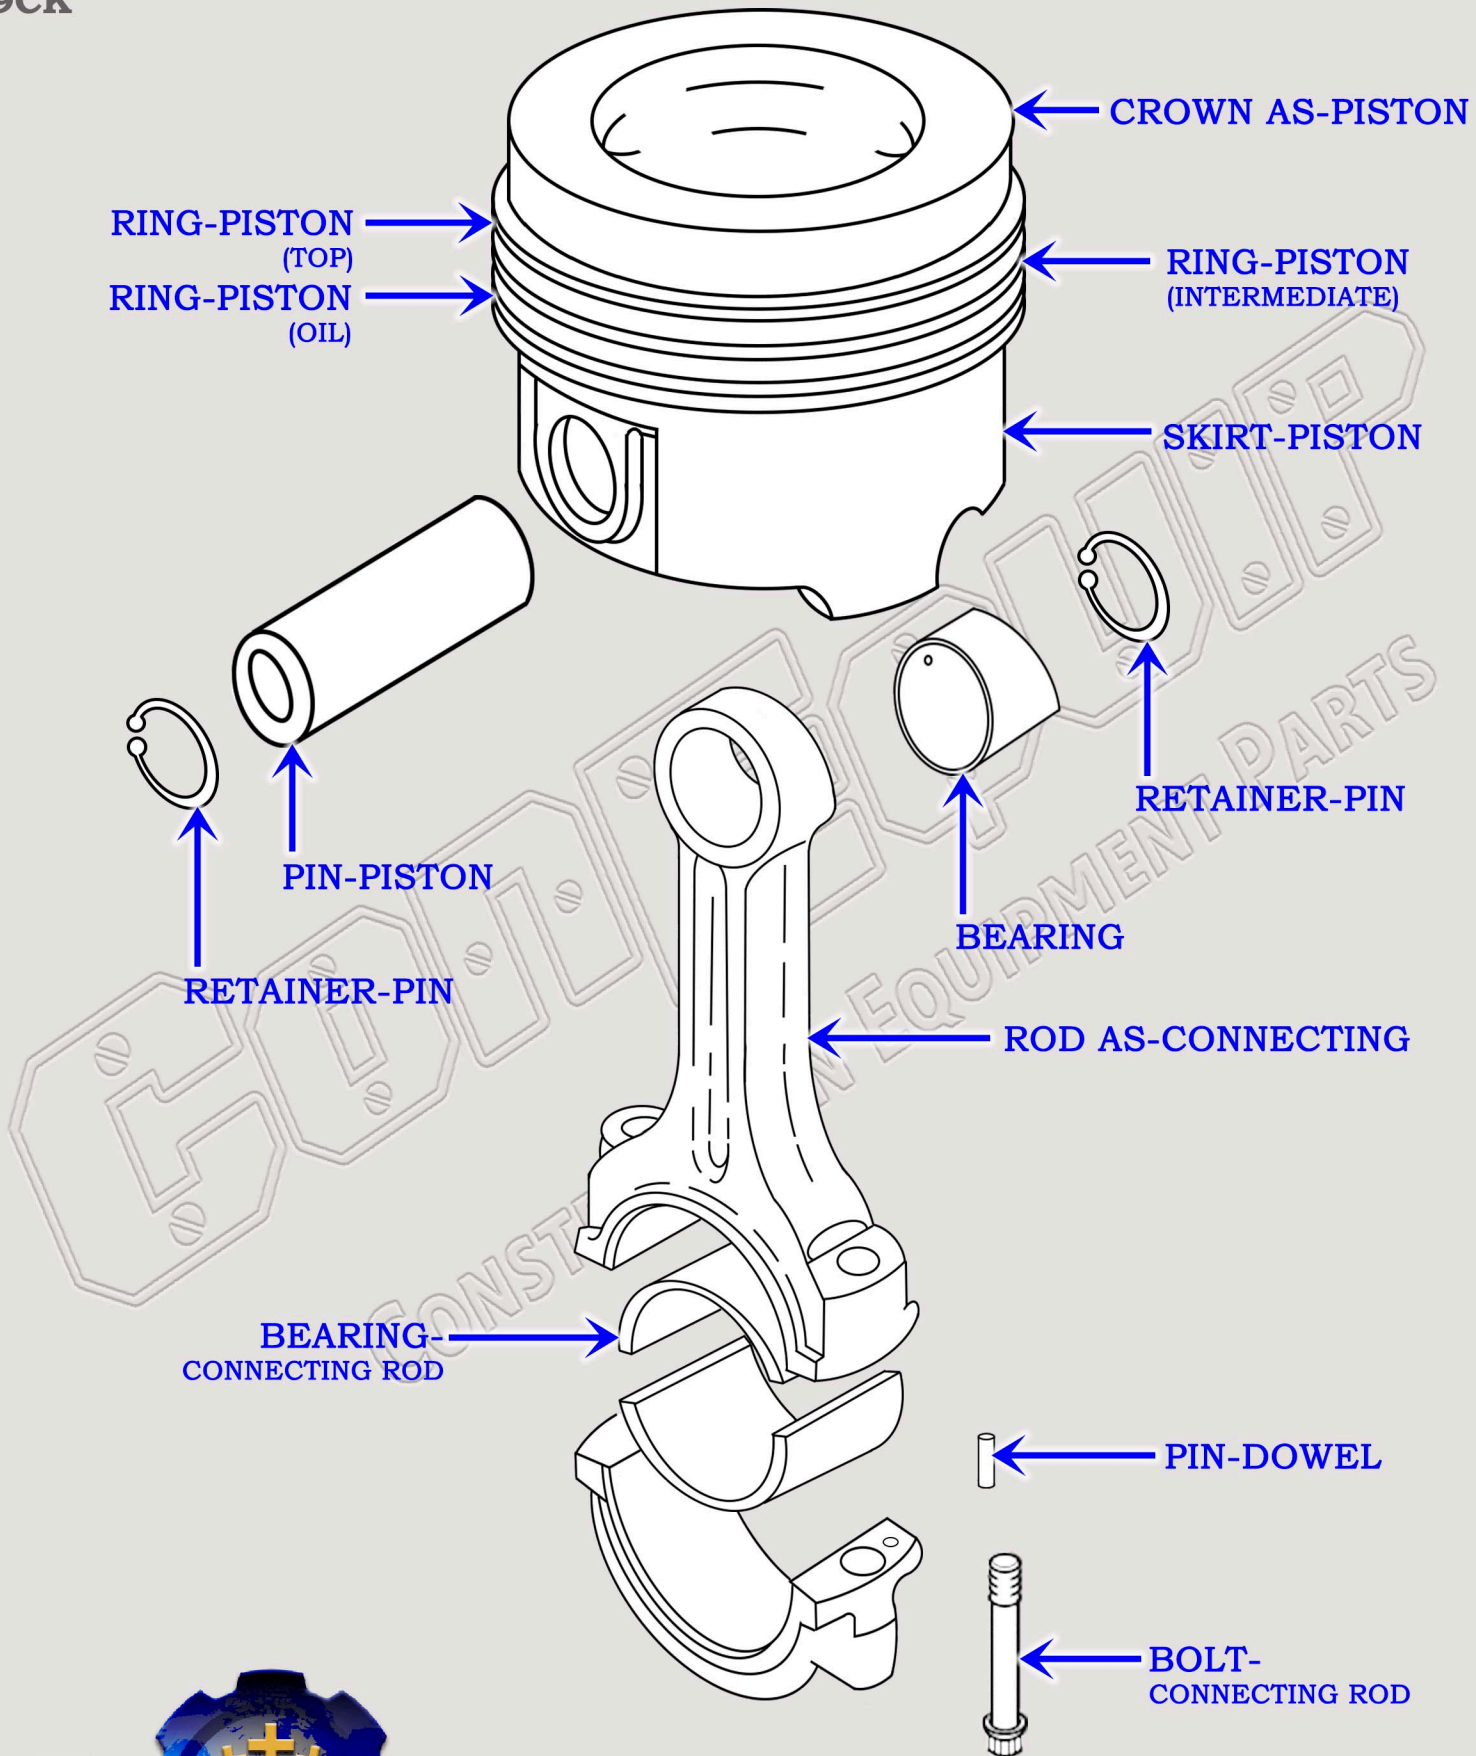

# CAT 3176B DIESEL TRUCK ENGINE PISTON & CONNECTING ROD BREAKDOWN DIAGRAM

SERIAL NUMBER PREFIX:  
9CK

888-983-7847

WWW.CONEQUIP.COM

© 2019 CONEQUIP PARTS & EQUIPMENT LLC