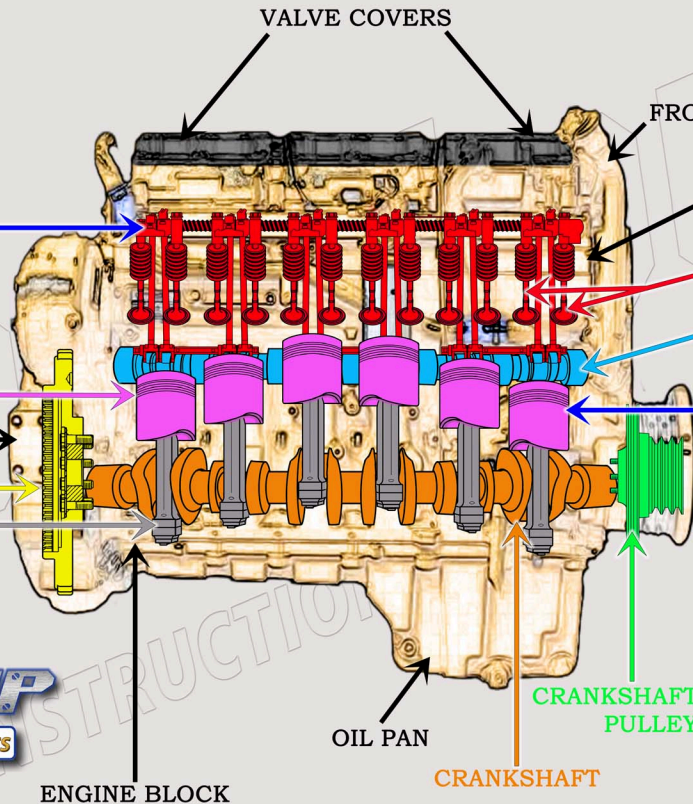

CAT 3176B DIESEL TRUCK ENGINE PARTS DIAGRAM

SERIAL NUMBER PREFIX:
9CK

VALVE TRAIN BREAKDOWN

888-983-7847

WWW.CONEQUIP.COM