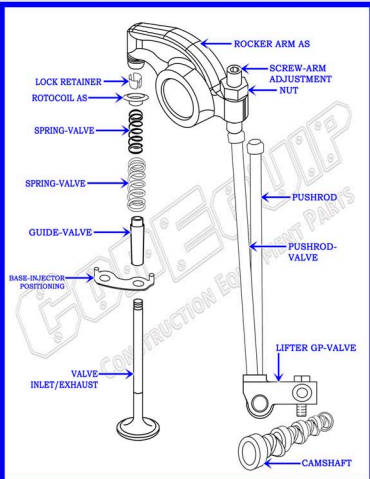

CAT 3176B DIESEL TRUCK ENGINE PARTS DIAGRAM

SERIAL NUMBER PREFIX:
9CK

VALVE TRAIN BREAKDOWN

888-983-7847

WWW.CONEQUIP.COM