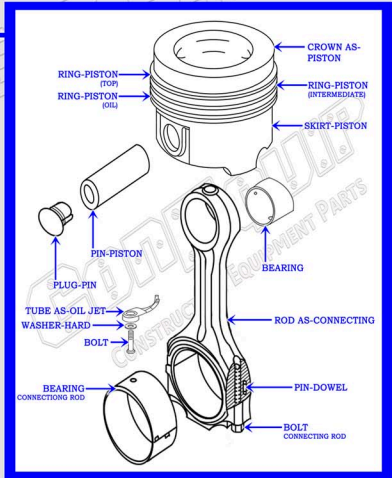

CAT 3176B DIESEL TRUCK ENGINE PARTS DIAGRAM

SERIAL NUMBER PREFIX:
9CK

VALVE TRAIN BREAKDOWN

888-983-7847

WWW.CONEQUIP.COM