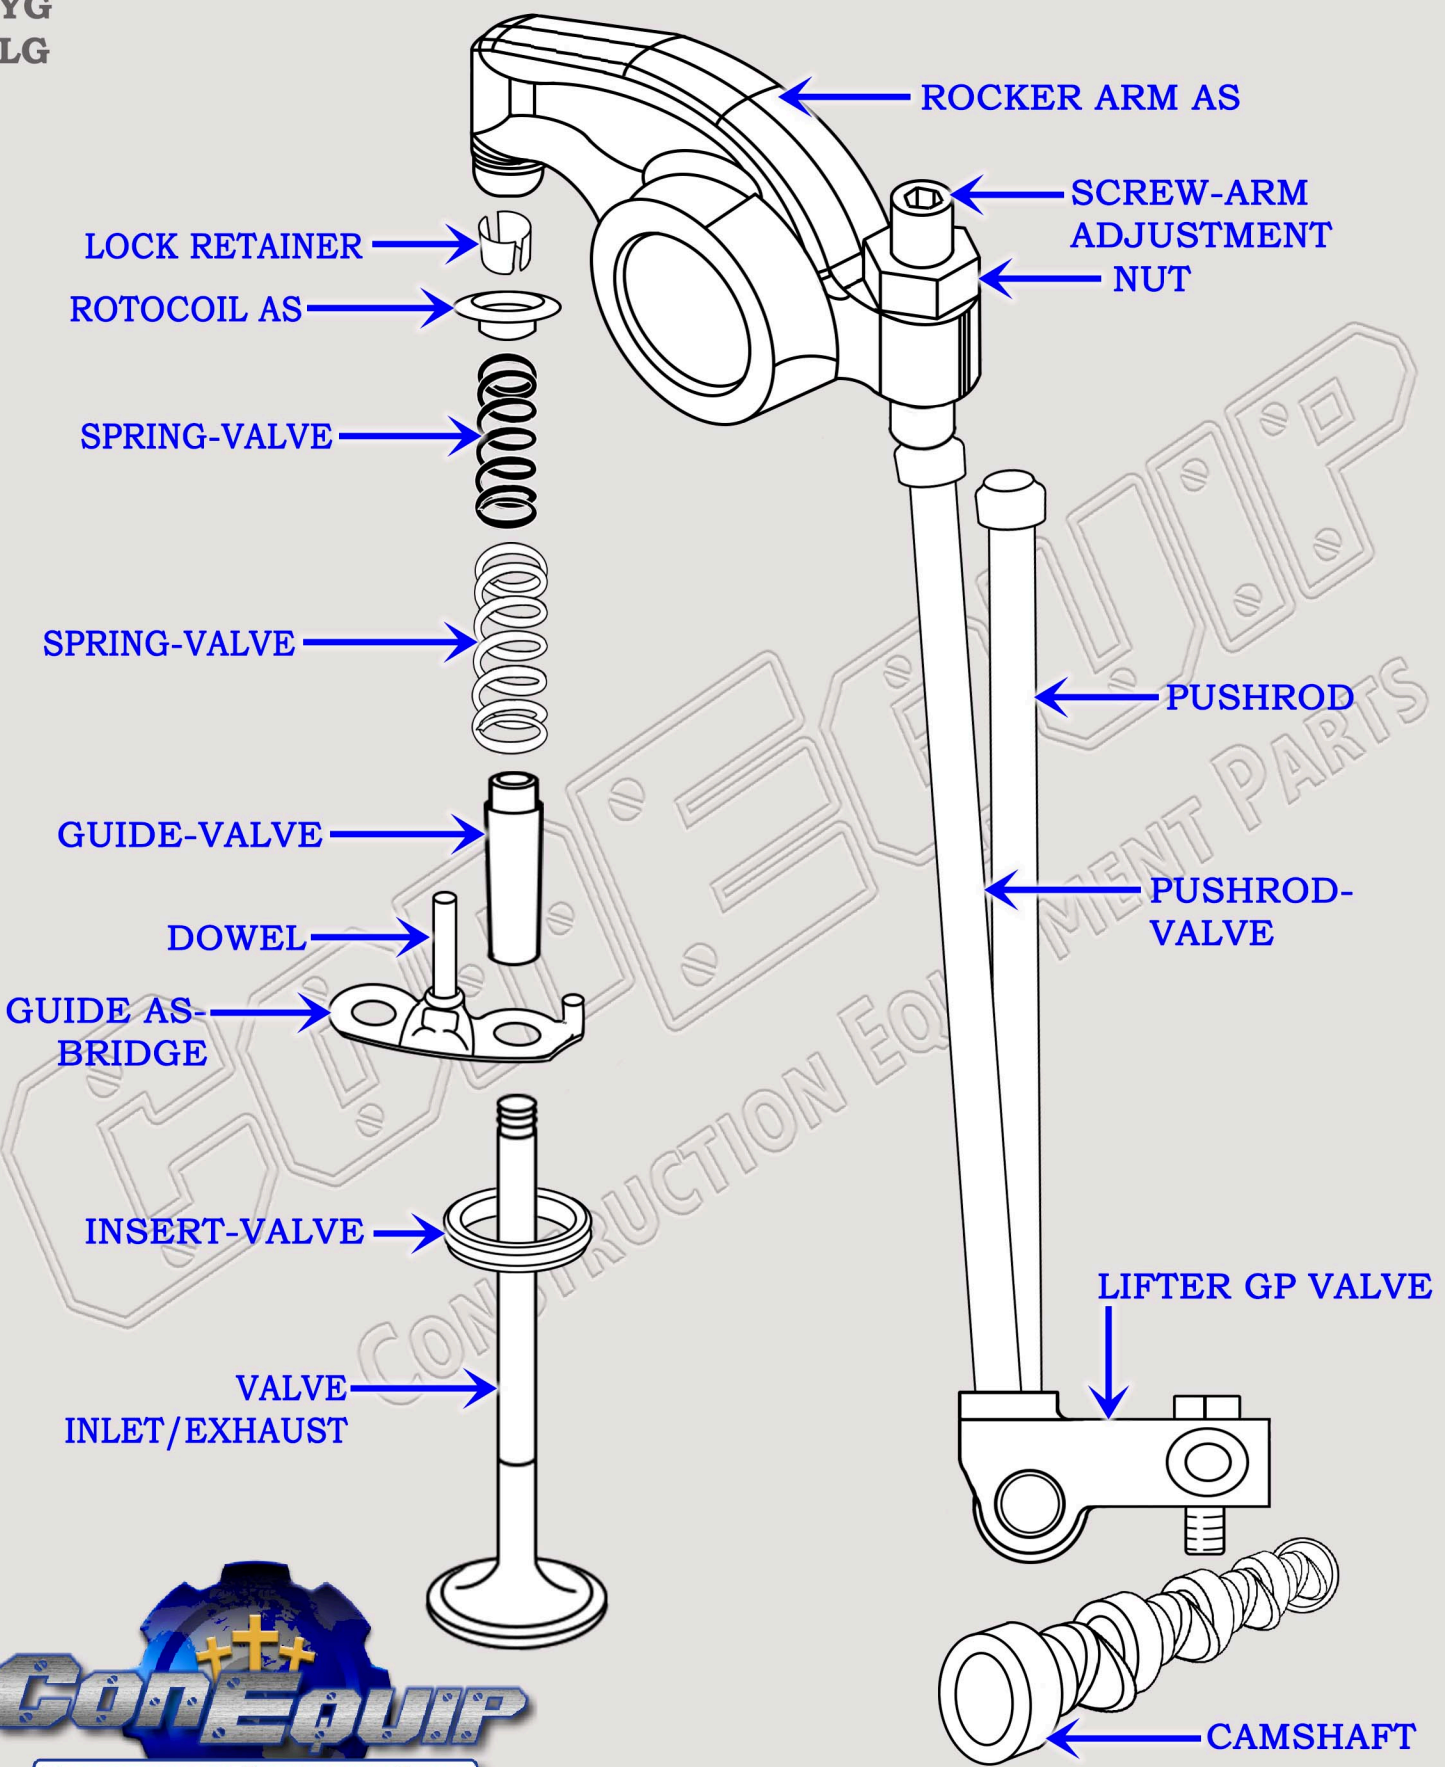

CAT 3176 DIESEL TRUCK ENGINE

VALVE TRAIN BREAKDOWN DIAGRAM

SERIAL NUMBER PREFIX:

2YG
7LG

CONSTRUCTION EQUIPMENT PARTS

888-983-7847

WWW.CONEQUIP.COM