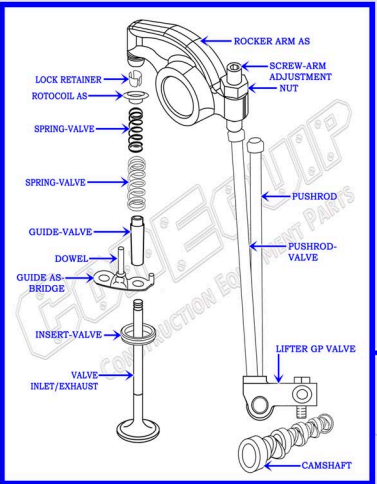

# CAT 3176 DIESEL TRUCK ENGINE PARTS DIAGRAM

SERIAL NUMBER PREFIX:

2YG  
7LG

## VALVE TRAIN BREAKDOWN