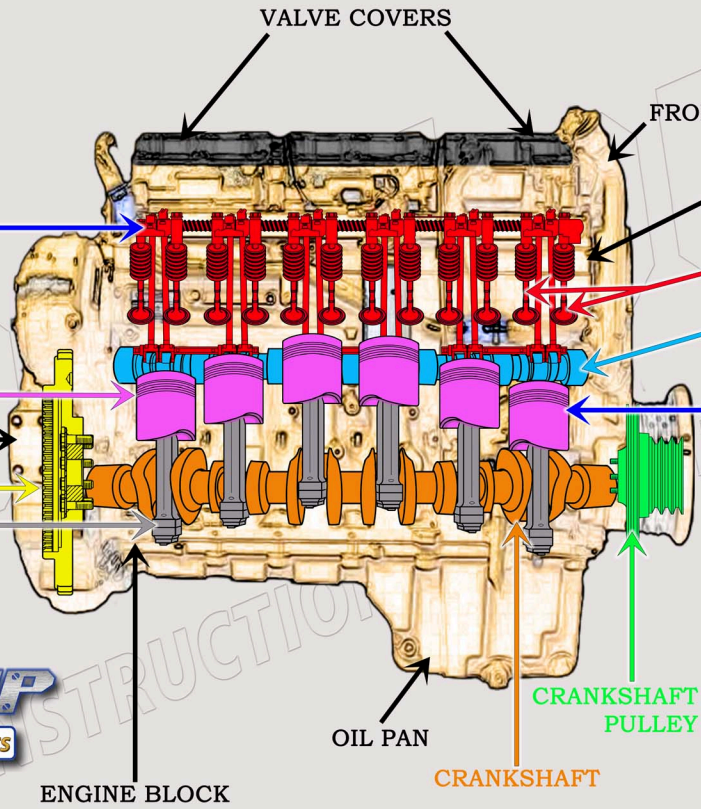

# CAT 3176 DIESEL TRUCK ENGINE PARTS DIAGRAM

SERIAL NUMBER PREFIX:

2YG  
7LG

## VALVE TRAIN BREAKDOWN