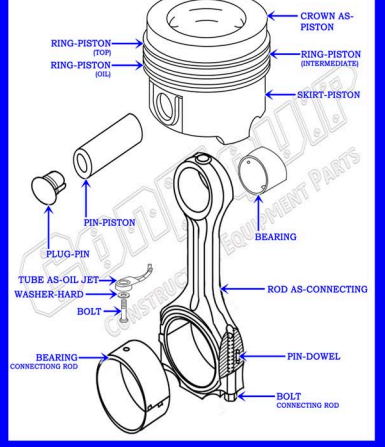

PISTON & ROD BREAKDOWN

888-983-7847

WWW.CONEQUIP.COM