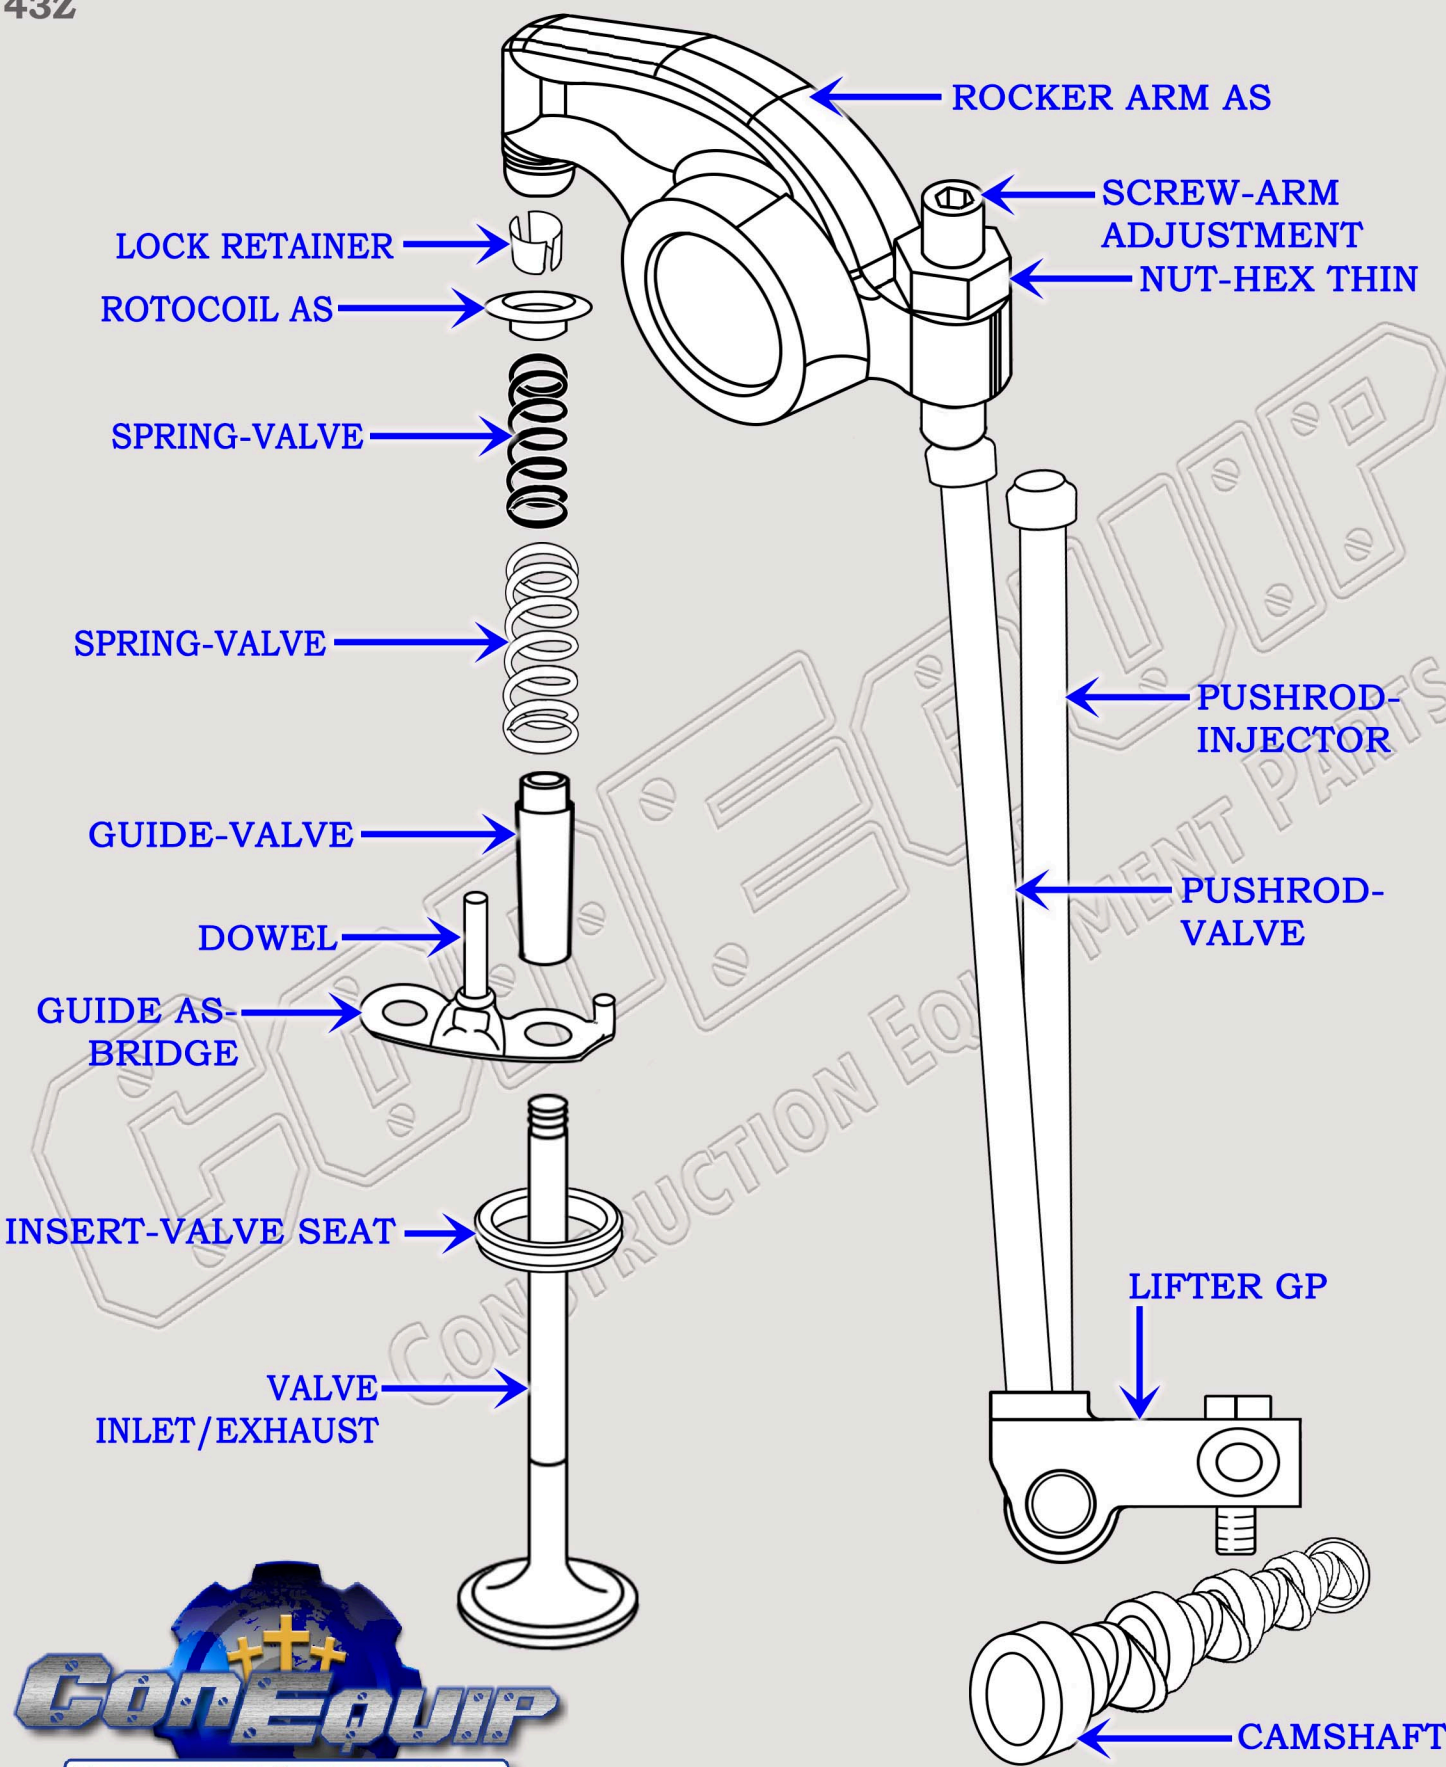

# CAT 3176 DIESEL MACHINE ENGINE

## VALVE TRAIN BREAKDOWN DIAGRAM

SERIAL NUMBER PREFIX:

43Z

CONSTRUCTION EQUIPMENT PARTS

888-983-7847

WWW.CONEQUIP.COM