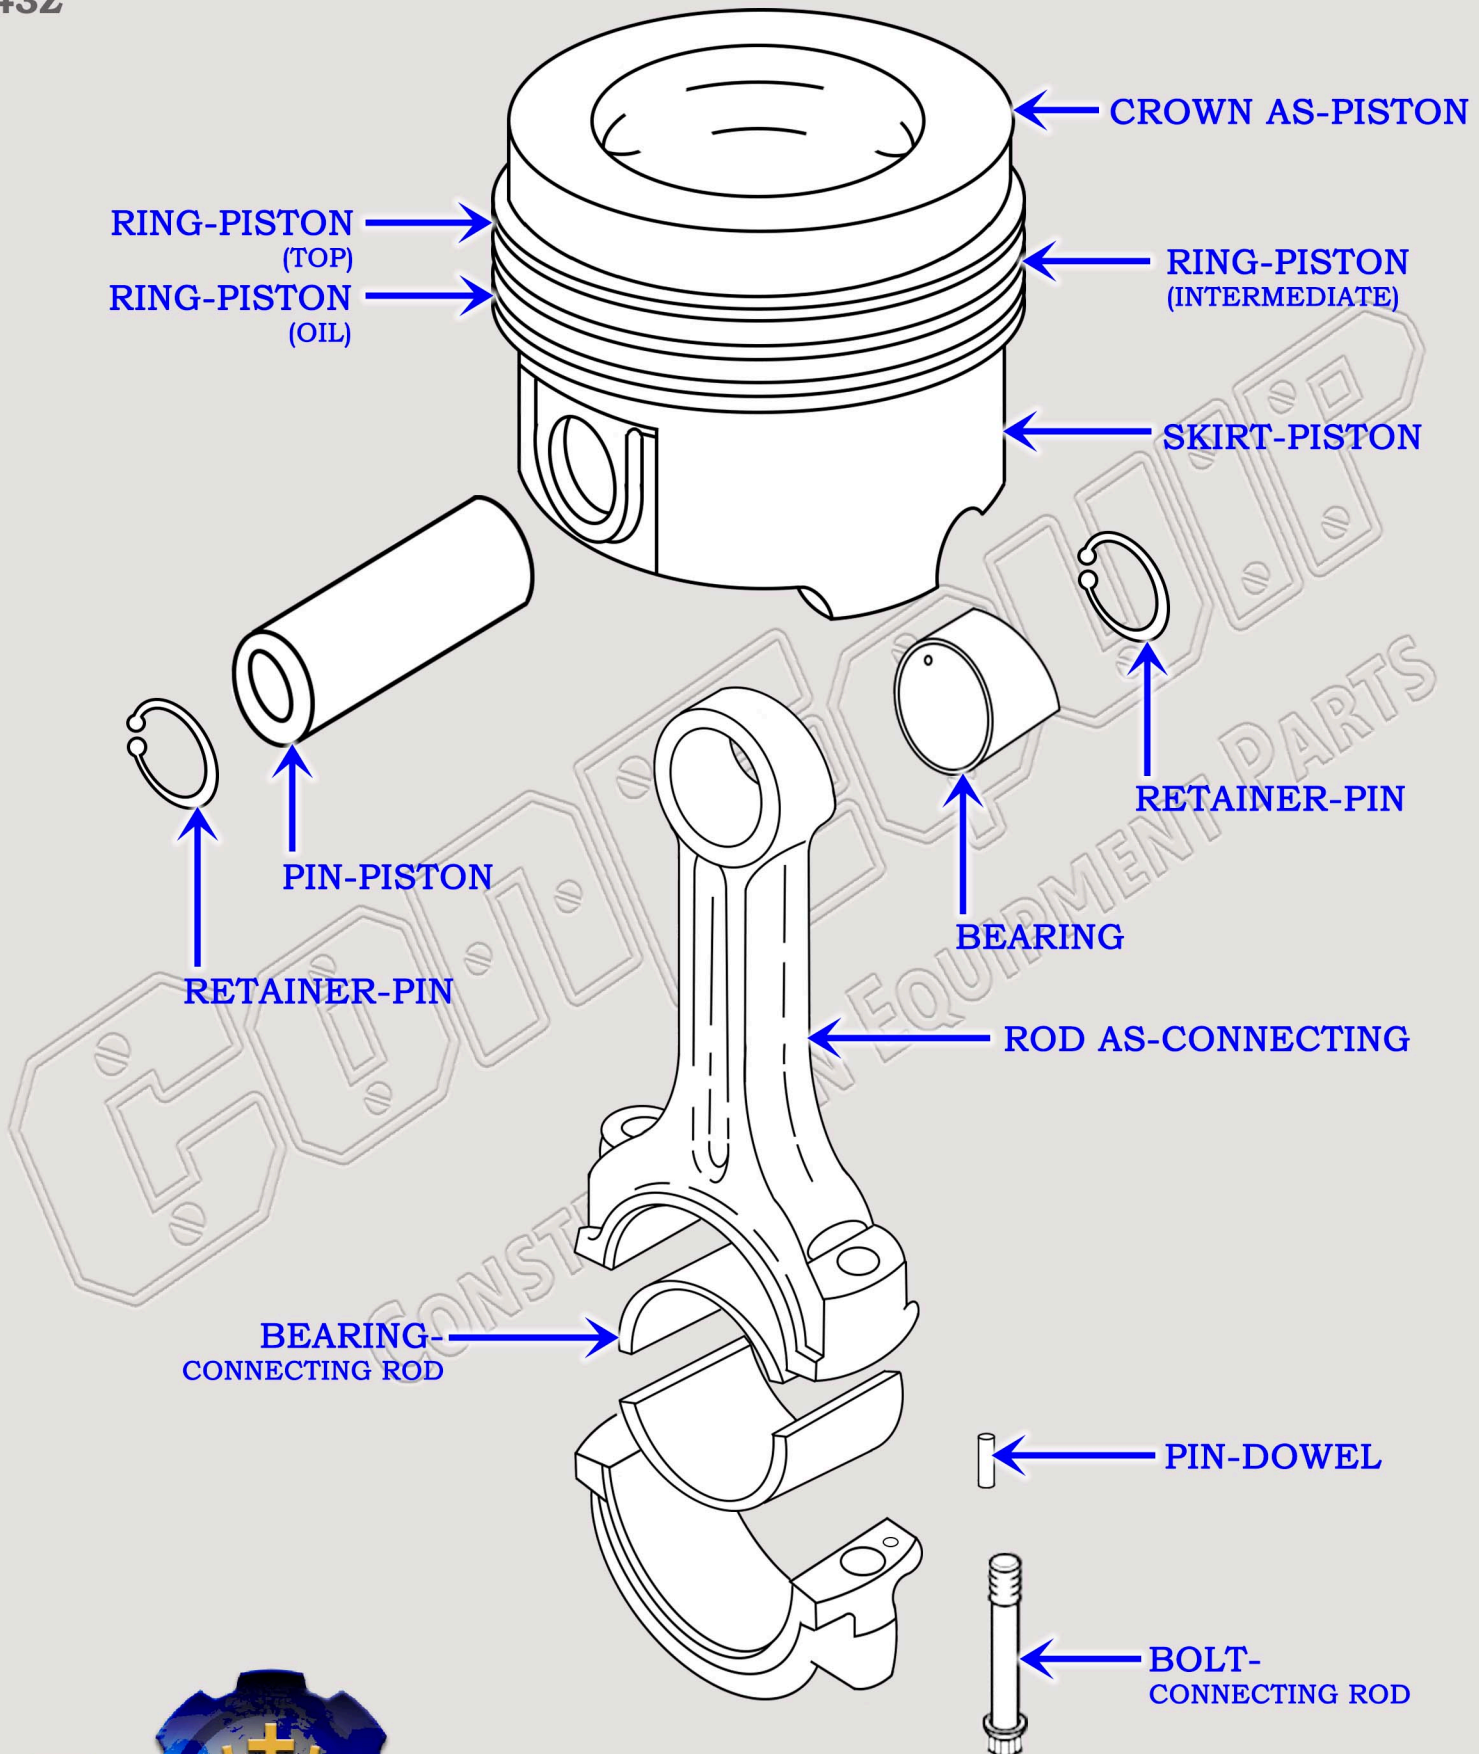

# CAT 3176 DIESEL MACHINE ENGINE

## PISTON & CONNECTING ROD BREAKDOWN DIAGRAM

SERIAL NUMBER PREFIX:

43Z

888-983-7847

WWW.CONEQUIP.COM

© 2019 CONEQUIP PARTS & EQUIPMENT LLC