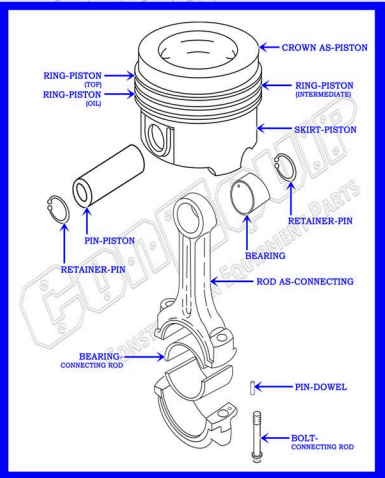

CAT 3176 DIESEL MACHINE ENGINE PARTS DIAGRAM

SERIAL NUMBER PREFIX:

43Z

VALVE TRAIN BREAKDOWN

888-983-7847

WWW.CONEQUIP.COM