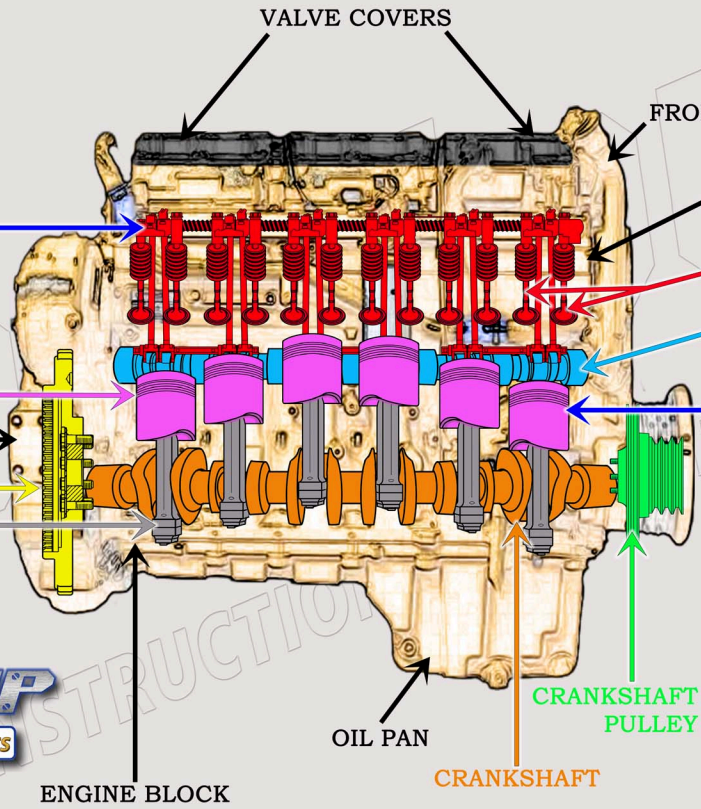

CAT 3176 DIESEL MACHINE ENGINE PARTS DIAGRAM

SERIAL NUMBER PREFIX:

43Z

VALVE TRAIN BREAKDOWN

888-983-7847

WWW.CONEQUIP.COM