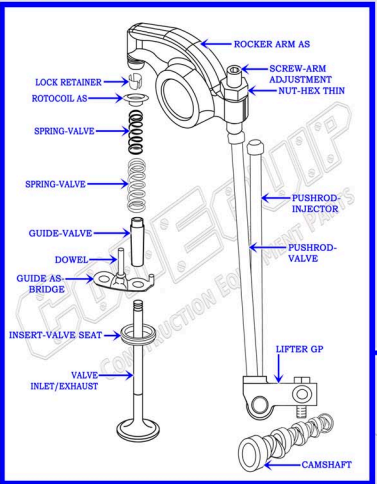

CAT 3176 DIESEL MACHINE ENGINE PARTS DIAGRAM

SERIAL NUMBER PREFIX:

43Z

VALVE TRAIN BREAKDOWN

888-983-7847

WWW.CONEQUIP.COM