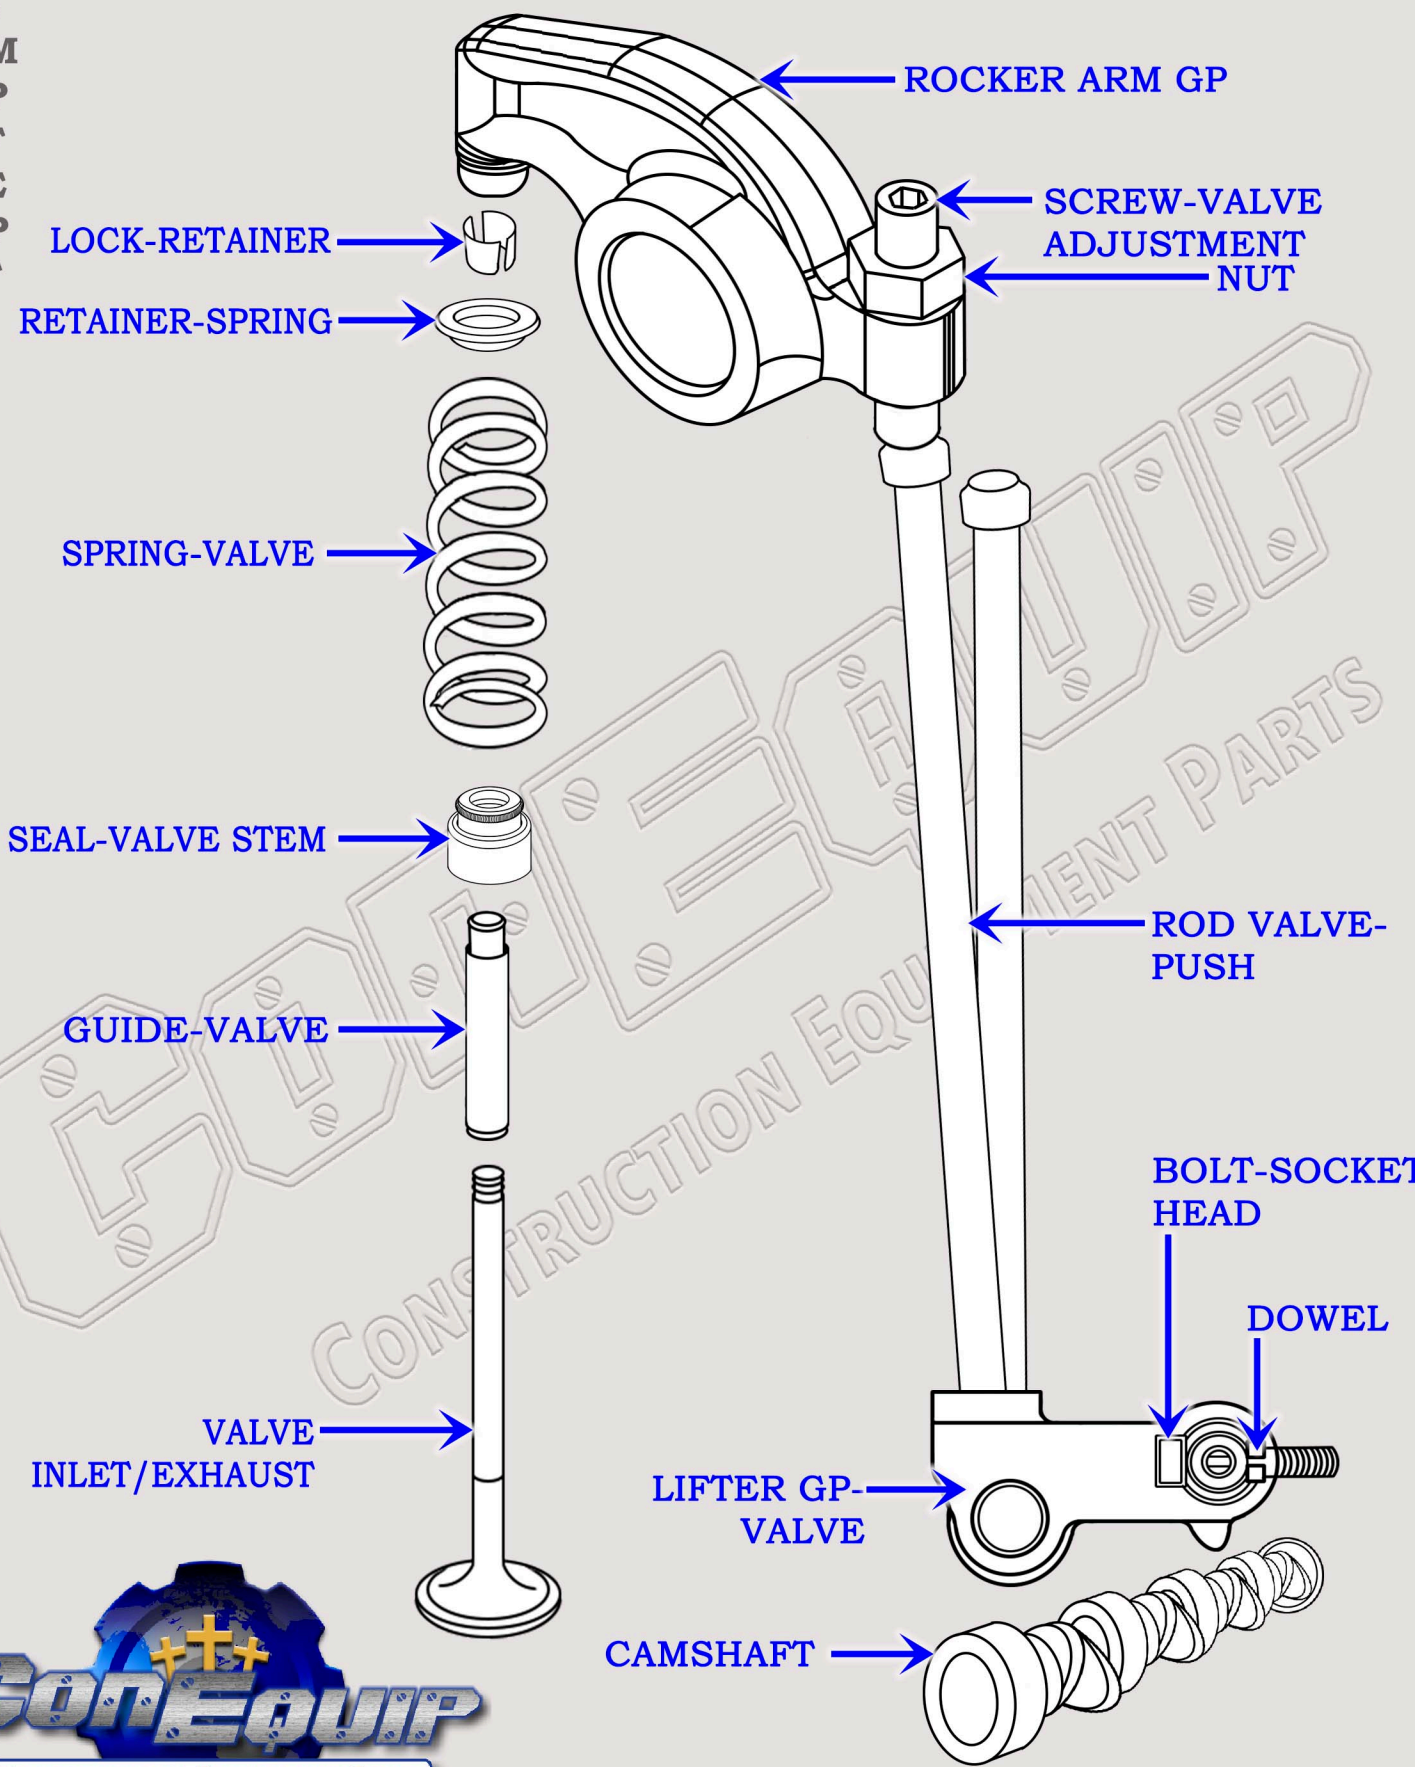

CAT 3126E DIESEL TRUCK ENGINE

VALVE TRAIN BREAKDOWN DIAGRAM

SERIAL NUMBER PREFIX:

- 9SZ
- CKM
- CRP
- DPF
- G3E
- HEP
- LEF

CONSTRUCTION EQUIPMENT PARTS

888-983-7847

WWW.CONEQUIP.COM