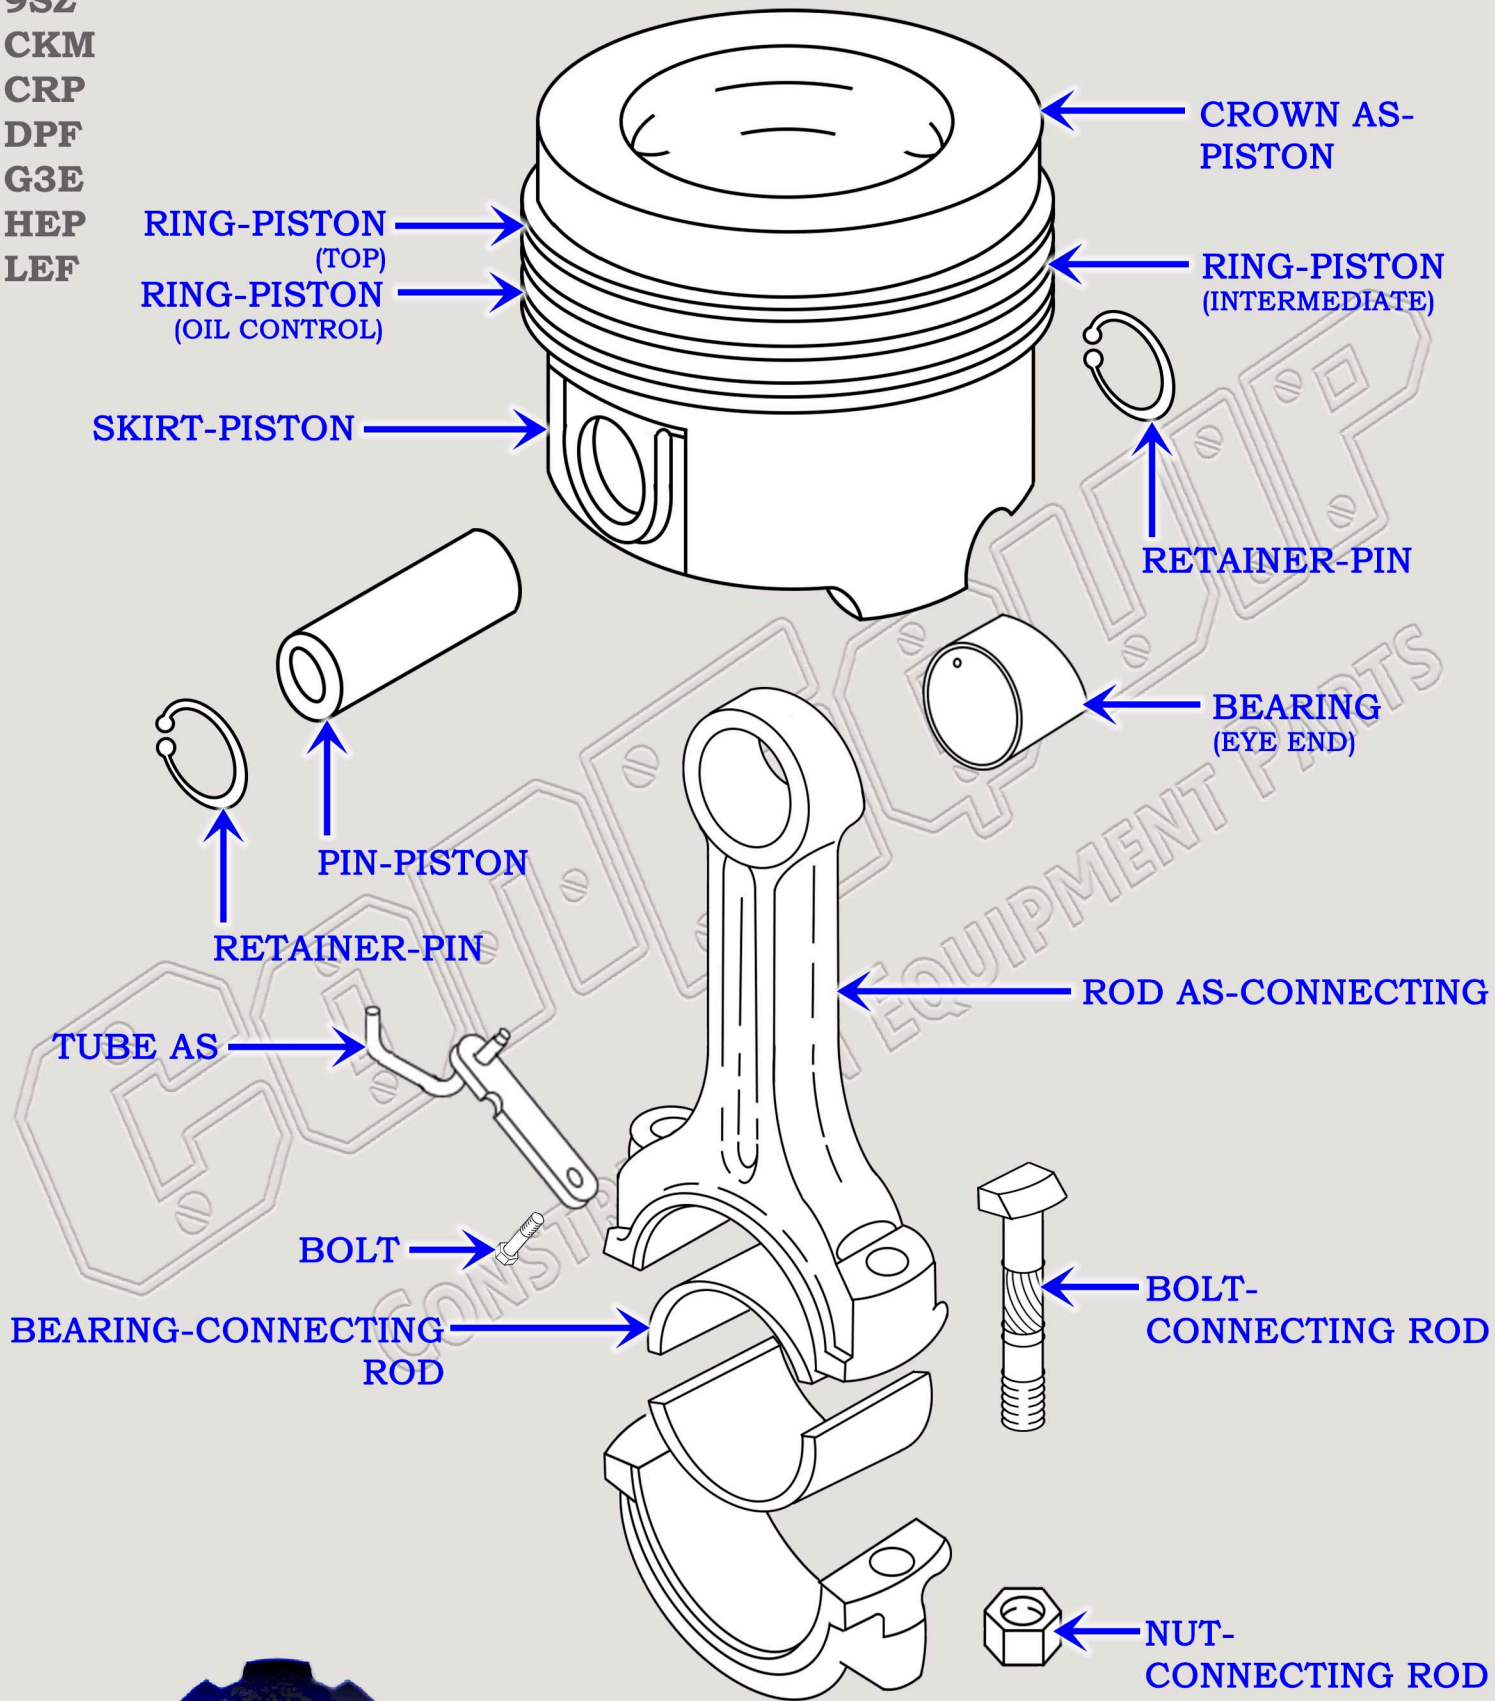

CAT 3126E DIESEL TRUCK ENGINE

PISTON & CONNECTING ROD BREAKDOWN DIAGRAM

SERIAL NUMBER PREFIX:

9SZ
CKM
CRP
DPF
G3E
HEP
LEF

888-983-7847

WWW.CONEQUIP.COM

© 2019 CONEQUIP PARTS & EQUIPMENT LLC