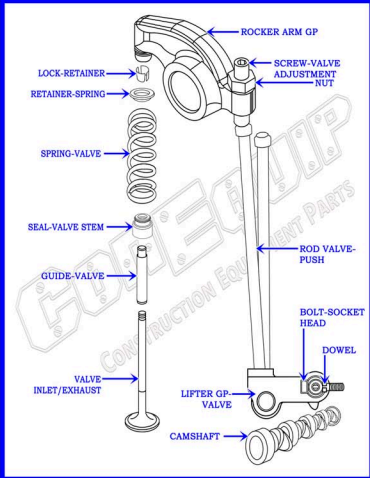

CAT 3126E DIESEL TRUCK ENGINE PARTS DIAGRAM

SERIAL NUMBER PREFIX:

- 9SZ
- CKM
- CRP
- DPF
- G3E
- HEP
- LEF

VALVE TRAIN BREAKDOWN

888-983-7847

WWW.CONEQUIP.COM