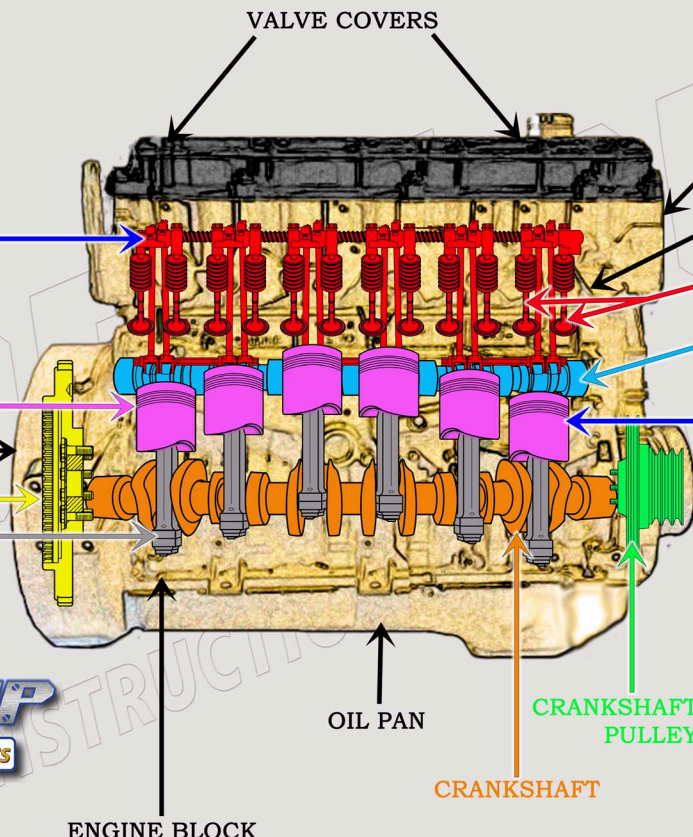

CAT 3126E DIESEL TRUCK ENGINE PARTS DIAGRAM

SERIAL NUMBER PREFIX:

- 9SZ
- CKM
- CRP
- DPF
- G3E
- HEP
- LEF

VALVE TRAIN BREAKDOWN

888-983-7847

WWW.CONEQUIP.COM