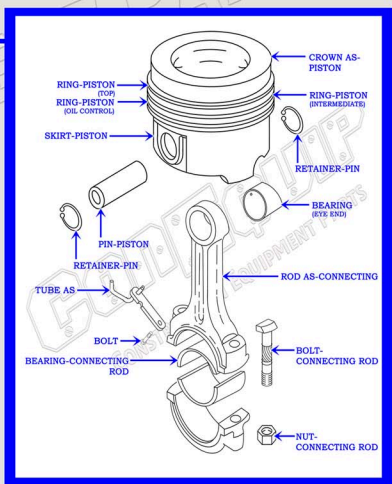

CAT 3126E DIESEL TRUCK ENGINE PARTS DIAGRAM

SERIAL NUMBER PREFIX:

- 9SZ
- CKM
- CRP
- DPF
- G3E
- HEP
- LEF

VALVE TRAIN BREAKDOWN

888-983-7847

WWW.CONEQUIP.COM