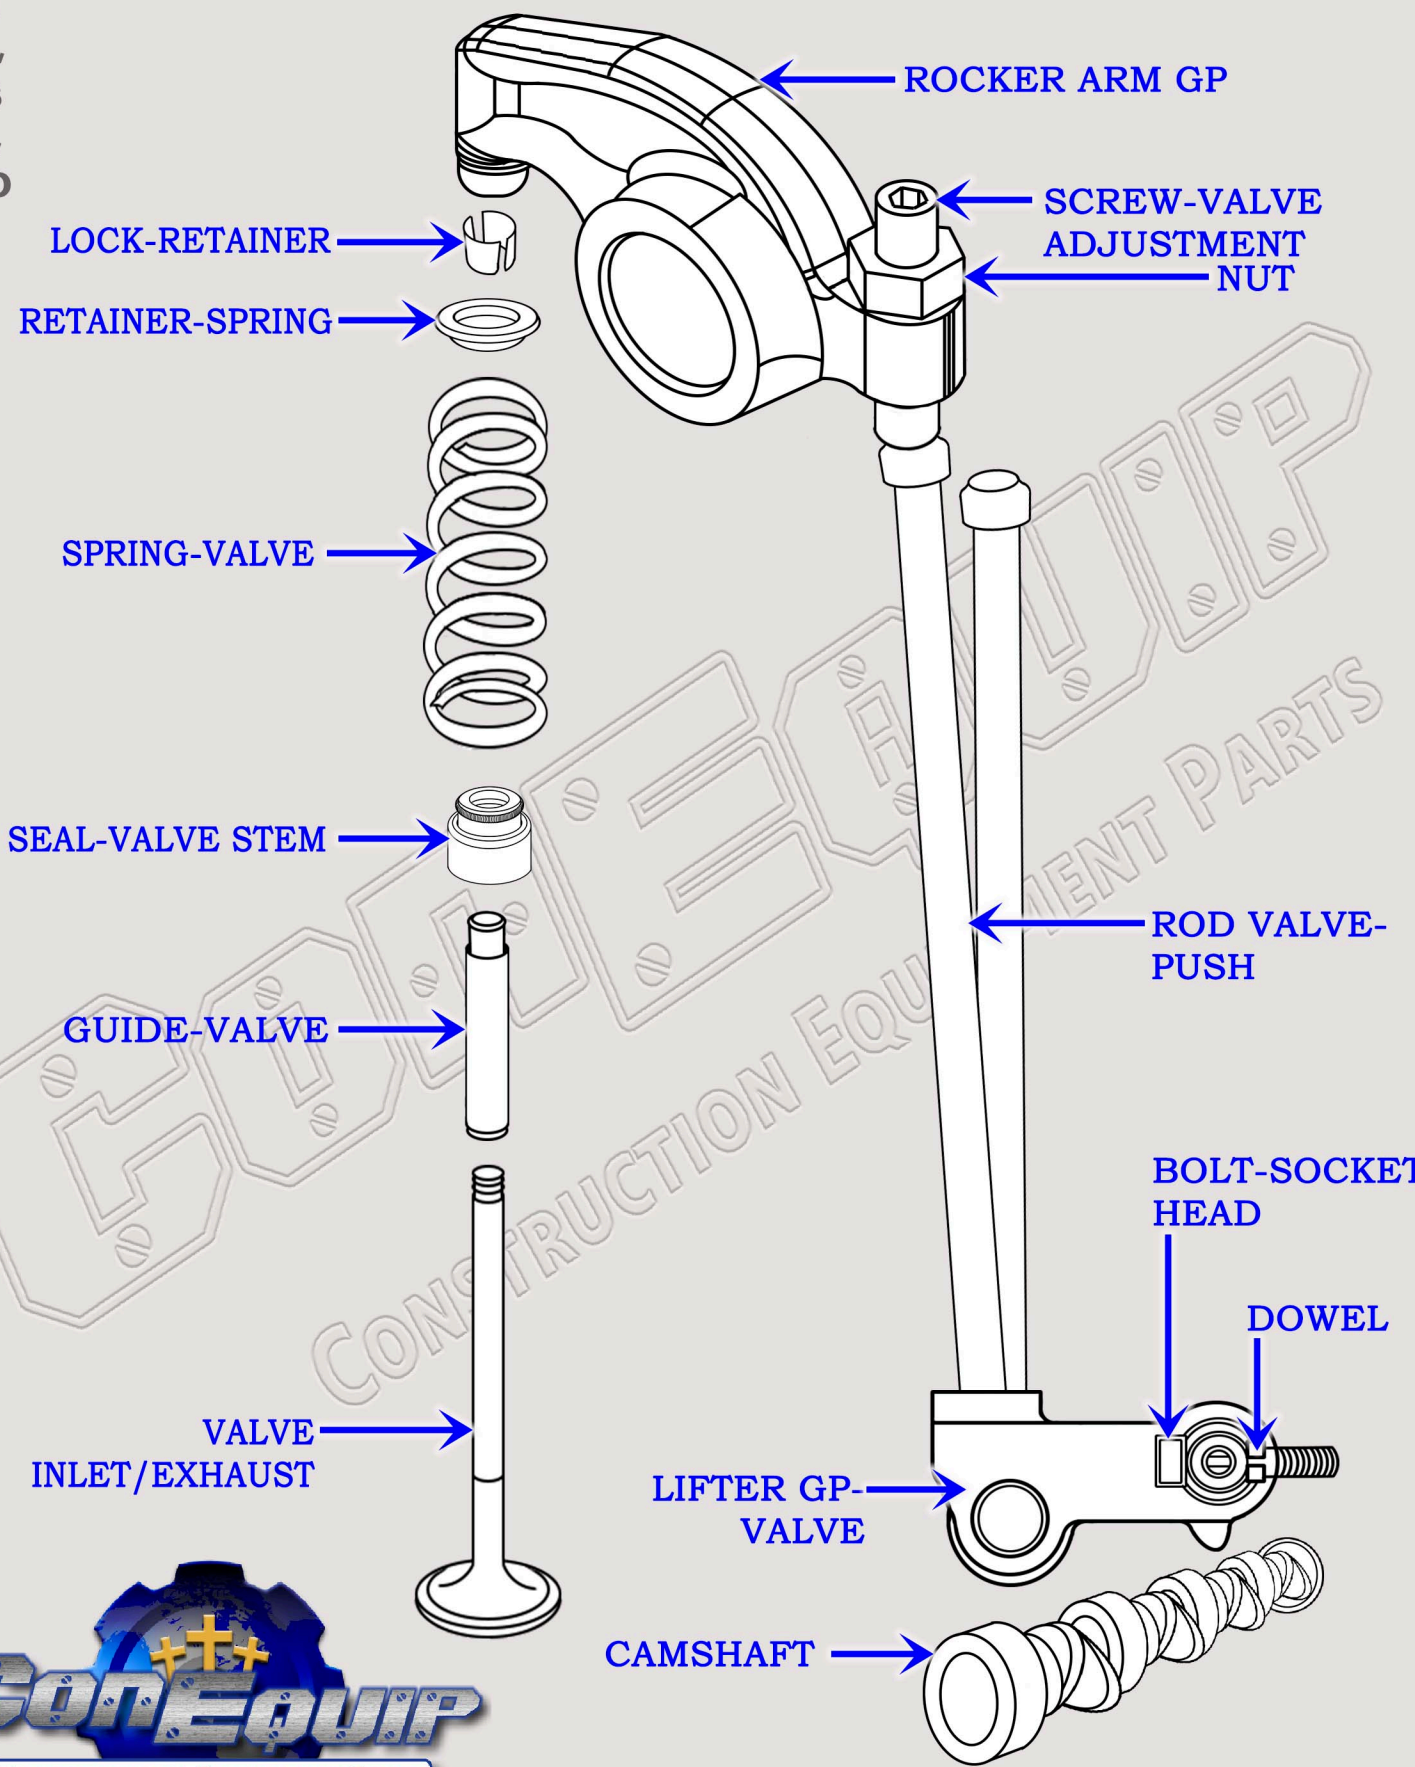

CAT 3126B DIESEL TRUCK ENGINE

VALVE TRAIN BREAKDOWN DIAGRAM

SERIAL NUMBER PREFIX:

- 1AJ
- 5GL
- 7AS
- 8YL
- BKD

CONSTRUCTION EQUIPMENT PARTS

888-983-7847

WWW.CONEQUIP.COM